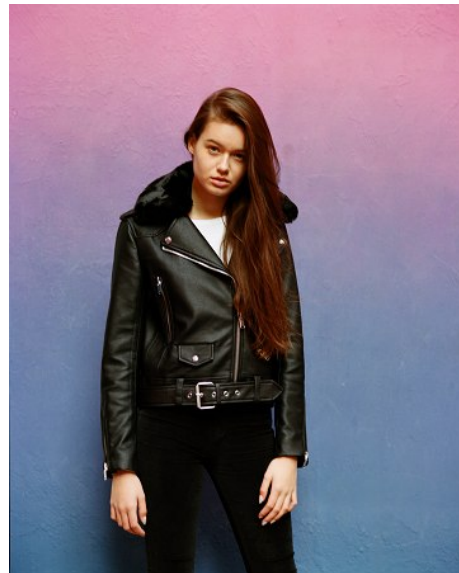

KARIN

MODELS AGENCY

NICOLE BANAS

HEIGHT 175CM/5'9" | BUST 80CM/31.5"A/B | WAIST 58CM/23" | HIPS 88CM/34.5" | SHOES 39 EU/8 US/6 UK | HAIR BROWN | EYES GREEN

KARIN

MODELS AGENCY

NICOLE BANAS

HEIGHT 175CM/5'9" | BUST 80CM/31.5"A/B | WAIST 58CM/23" | HIPS 88CM/34.5" | SHOES 39 EU/8 US/6 UK | HAIR BROWN | EYES GREEN

KARIN

MODELS AGENCY

NICOLE BANAS

HEIGHT 175CM/5'9" | BUST 80CM/31.5"A/B | WAIST 58CM/23" | HIPS 88CM/34.5" | SHOES 39 EU/8 US/6 UK | HAIR BROWN | EYES GREEN