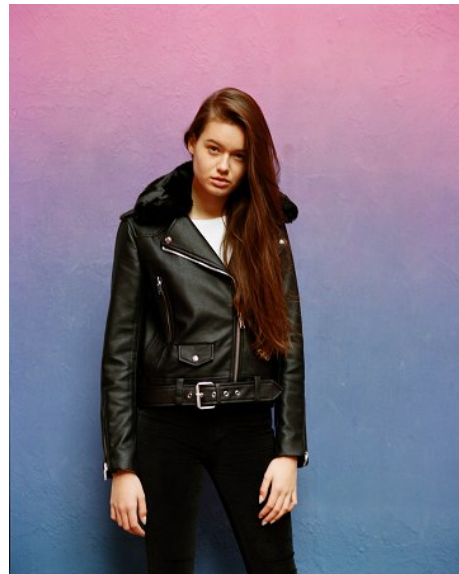

KARIN

MODELS AGENCY

NICOLE BANAS

HEIGHT 175CM/5'9" | BUST 80CM/31.5"A/B | WAIST 58CM/23" | HIPS 88CM/34.5" | SHOES 39 EU/8 US/6 UK | HAIR BROWN | EYES GREEN

KARIN

MODELS AGENCY

NICOLE BANAS

HEIGHT 175CM/5'9" | BUST 80CM/31.5"A/B | WAIST 58CM/23" | HIPS 88CM/34.5" | SHOES 39 EU/8 US/6 UK | HAIR BROWN | EYES GREEN

KARIN

MODELS AGENCY

NICOLE BANAS

HEIGHT 175CM/5'9" | BUST 80CM/31.5"A/B | WAIST 58CM/23" | HIPS 88CM/34.5" | SHOES 39 EU/8 US/6 UK | HAIR BROWN | EYES GREEN