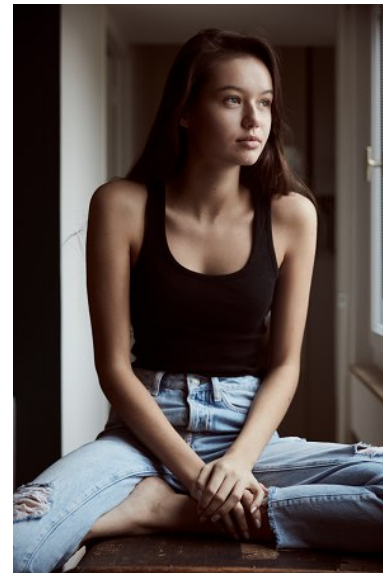

KARIN

MODELS AGENCY

NICOLE BANAS

HEIGHT 175CM/5'9" | BUST 80CM/31.5"A/B | WAIST 58CM/23" | HIPS 88CM/34.5" | SHOES 39 EU/8 US/6 UK | HAIR BROWN | EYES GREEN

KARIN

MODELS AGENCY

NICOLE BANAS

HEIGHT 175CM/5'9" | BUST 80CM/31.5"A/B | WAIST 58CM/23" | HIPS 88CM/34.5" | SHOES 39 EU/8 US/6 UK | HAIR BROWN | EYES GREEN

KARIN

MODELS AGENCY

NICOLE BANAS

HEIGHT 175CM/5'9" | BUST 80CM/31.5"A/B | WAIST 58CM/23" | HIPS 88CM/34.5" | SHOES 39 EU/8 US/6 UK | HAIR BROWN | EYES GREEN