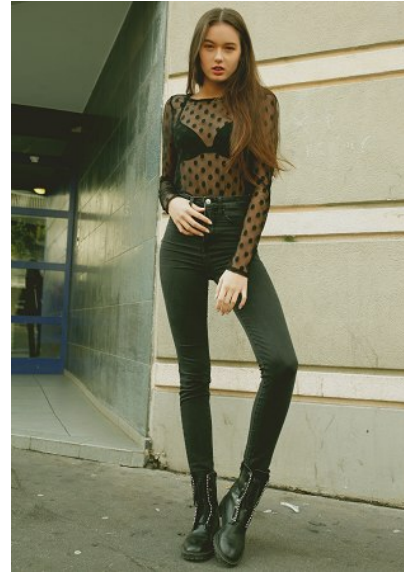

KARIN

MODELS AGENCY

NICOLE BANAS

HEIGHT 175CM/5'9" | BUST 80CM/31.5"A/B | WAIST 58CM/23" | HIPS 88CM/34.5" | SHOES 39 EU/8 US/6 UK | HAIR BROWN | EYES GREEN

KARIN

MODELS AGENCY

NICOLE BANAS

HEIGHT 175CM/5'9" | BUST 80CM/31.5"A/B | WAIST 58CM/23" | HIPS 88CM/34.5" | SHOES 39 EU/8 US/6 UK | HAIR BROWN | EYES GREEN

KARIN

MODELS AGENCY

NICOLE BANAS

HEIGHT 175CM/5'9" | BUST 80CM/31.5"A/B | WAIST 58CM/23" | HIPS 88CM/34.5" | SHOES 39 EU/8 US/6 UK | HAIR BROWN | EYES GREEN