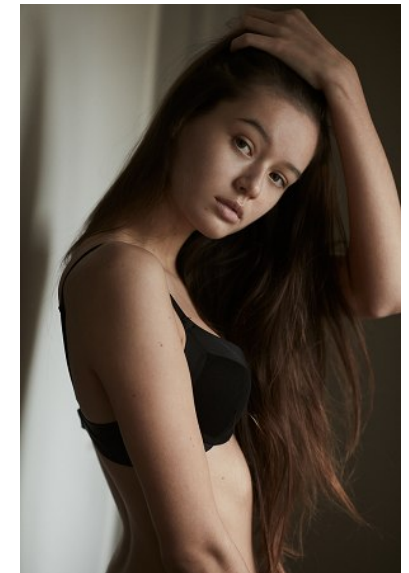

KARIN

MODELS AGENCY

NICOLE BANAS

HEIGHT 175CM/5'9" | BUST 80CM/31.5"A/B | WAIST 58CM/23" | HIPS 88CM/34.5" | SHOES 39 EU/8 US/6 UK | HAIR BROWN | EYES GREEN

KARIN

MODELS AGENCY

NICOLE BANAS

HEIGHT 175CM/5'9" | BUST 80CM/31.5"A/B | WAIST 58CM/23" | HIPS 88CM/34.5" | SHOES 39 EU/8 US/6 UK | HAIR BROWN | EYES GREEN

KARIN

MODELS AGENCY

NICOLE BANAS

HEIGHT 175CM/5'9" | BUST 80CM/31.5"A/B | WAIST 58CM/23" | HIPS 88CM/34.5" | SHOES 39 EU/8 US/6 UK | HAIR BROWN | EYES GREEN