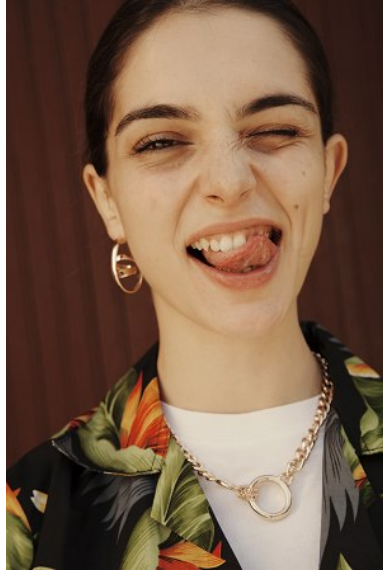

KARIN

MODELS AGENCY

LAETITIA GALINA

HEIGHT 175CM/5'9" | BUST 85CM/33.5"B/C | WAIST 62CM/24.5" | HIPS 89 CM/35" | SIZE 34-36 EU/4-6 US/6-8 UK | SHOES 39 EU/8 US/6 UK | HAIR BROWN | EYES BROWN