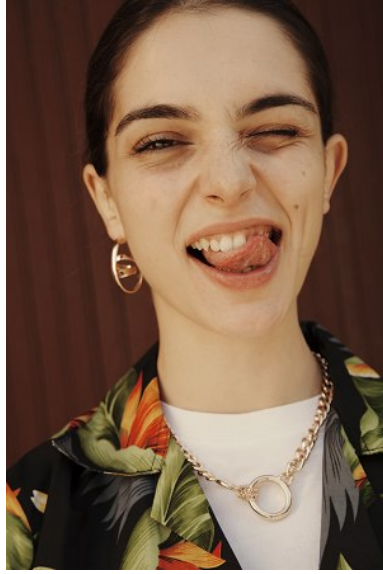

KARIN

MODELS AGENCY

LAETITIA GALINA

HEIGHT 175CM/5'9" | BUST 85CM/33.5"B/C | WAIST 62CM/24.5" | HIPS 89 CM/35" | SIZE 34-36 EU/4-6 US/6-8 UK | SHOES 39 EU/8 US/6 UK | HAIR BROWN | EYES BROWN