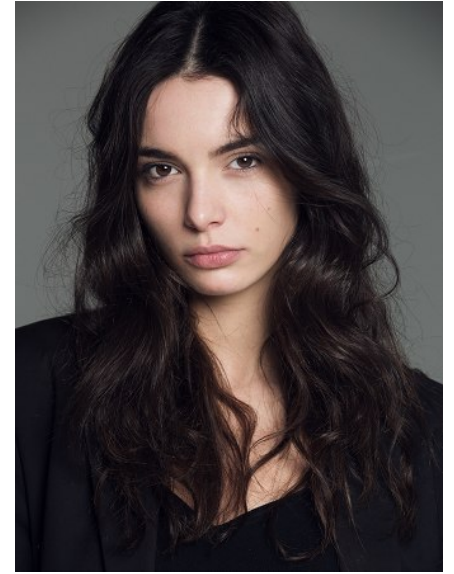

KARIN

MODELS AGENCY

LAETITIA GALINA

HEIGHT 175CM/5'9" | BUST 85CM/33.5"B/C | WAIST 62CM/24.5" | HIPS 89 CM/35" | SIZE 34-36 EU/4-6 US/6-8 UK | SHOES 39 EU/8 US/6 UK | HAIR BROWN | EYES BROWN