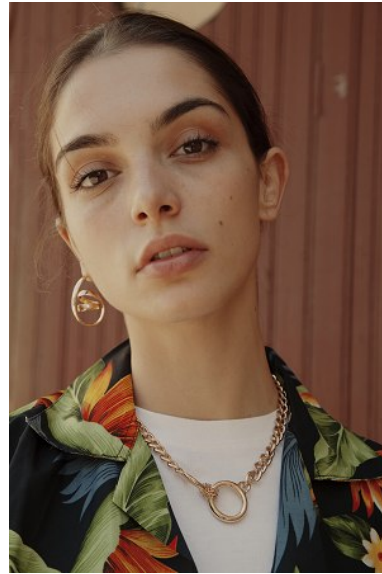

KARIN

MODELS AGENCY

LAETITIA GALINA

HEIGHT 175CM/5'9" | BUST 85CM/33.5"B/C | WAIST 62CM/24.5" | HIPS 89 CM/35" | SIZE 34-36 EU/4-6 US/6-8 UK | SHOES 39 EU/8 US/6 UK | HAIR BROWN | EYES BROWN

KARIN

MODELS AGENCY

Laetitia Galina
wearing Vivienne Westwood t-shirt, Balenciaga mask
and Miki jewelry bracelet

LAETITIA GALINA

HEIGHT 175CM/5'9" | BUST 85CM/33.5"B/C | WAIST 62CM/24.5" | HIPS 89 CM/35" | SIZE 34-36 EU/4-6 US/6-8 UK | SHOES 39 EU/8 US/6 UK | HAIR BROWN | EYES BROWN