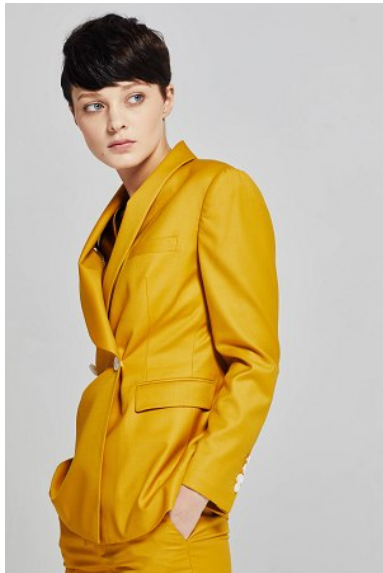

# KARIN

---

MODELS AGENCY

---

MARIA CHEREPANOVA

HEIGHT 174CM/5'8.5" | BUST 80CM/31.5" | WAIST 58CM/23" | HIPS 87CM/34.5" | SHOES 39 EU/8 US/6 UK | HAIR BROWN | EYES BLUE

## MODELS AGENCY

MARIA CHEREPANOVA

HEIGHT 174CM/5'8.5" | BUST 80CM/31.5" | WAIST 58CM/23" | HIPS 87CM/34.5" | SHOES 39 EU/8 US/6 UK | HAIR BROWN | EYES BLUE