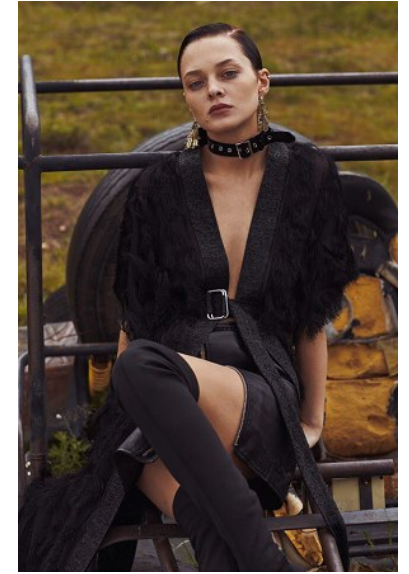

KARIN

MODELS AGENCY

MARIA CHEREPANOVA

HEIGHT 174CM/5'8.5" | BUST 80CM/31.5"A/B | WAIST 58CM/23" | HIPS 87CM/34.5" | SHOES 39 EU/8 US/6 UK | HAIR BROWN | EYES BLUE