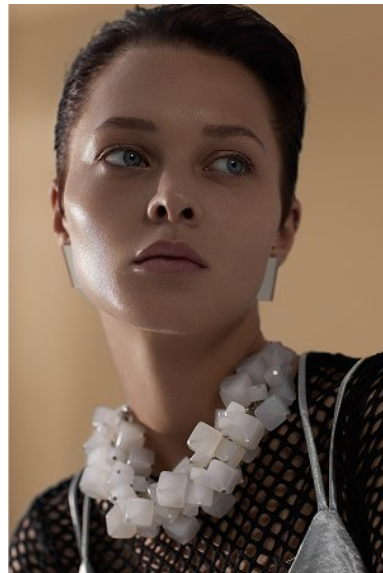

KARIN

MODELS AGENCY

MARIA CHEREPANOVA

HEIGHT 174CM/5'8.5" | BUST 80CM/31.5"A/B | WAIST 58CM/23" | HIPS 87CM/34.5" | SHOES 39 EU/8 US/6 UK | HAIR BROWN | EYES BLUE

KARIN

MODELS AGENCY

MARIA CHEREPANOVA

HEIGHT 174CM/5'8.5" | BUST 80CM/31.5"A/B | WAIST 58CM/23" | HIPS 87CM/34.5" | SHOES 39 EU/8 US/6 UK | HAIR BROWN | EYES BLUE