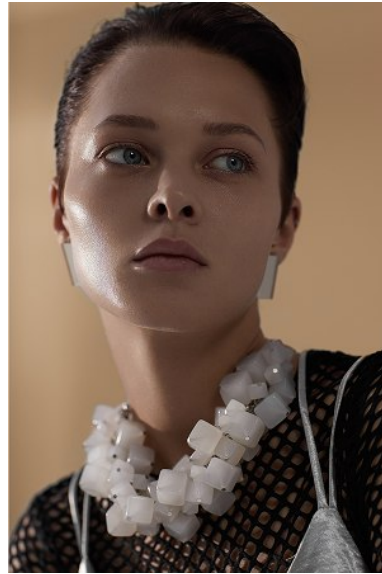

KARIN

MODELS AGENCY

MARIA CHEREPANOVA

HEIGHT 174CM/5'8.5" | BUST 80CM/31.5" | WAIST 58CM/23" | HIPS 87CM/34.5" | SHOES 39 EU/8 US/6 UK | HAIR BROWN | EYES BLUE