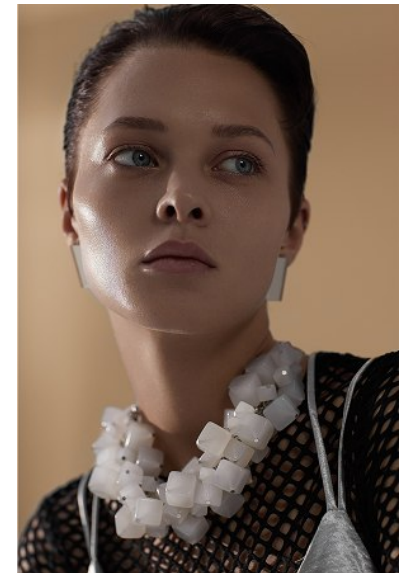

KARIN

MODELS AGENCY

MARIA CHEREPANOVA

HEIGHT 174CM/5'8.5" | BUST 80CM/31.5"A/B | WAIST 58CM/23" | HIPS 87CM/34.5" | SHOES 39 EU/8 US/6 UK | HAIR BROWN | EYES BLUE