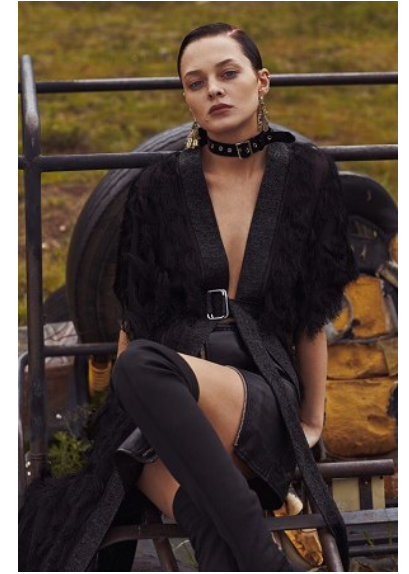

KARIN

MODELS AGENCY

MARIA CHEREPANOVA

HEIGHT 174CM/5'8.5" | BUST 80CM/31.5"A/B | WAIST 58CM/23" | HIPS 87CM/34.5" | SHOES 39 EU/8 US/6 UK | HAIR BROWN | EYES BLUE

KARIN

MODELS AGENCY

MARIA CHEREPANOVA

HEIGHT 174CM/5'8.5" | BUST 80CM/31.5"A/B | WAIST 58CM/23" | HIPS 87CM/34.5" | SHOES 39 EU/8 US/6 UK | HAIR BROWN | EYES BLUE