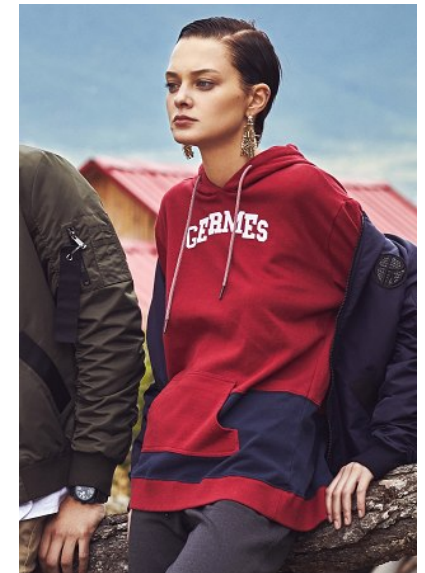

KARIN

MODELS AGENCY

MARIA CHEREPANOVA

HEIGHT 174CM/5'8.5" | BUST 80CM/31.5"A/B | WAIST 58CM/23" | HIPS 87CM/34.5" | SHOES 39 EU/8 US/6 UK | HAIR BROWN | EYES BLUE