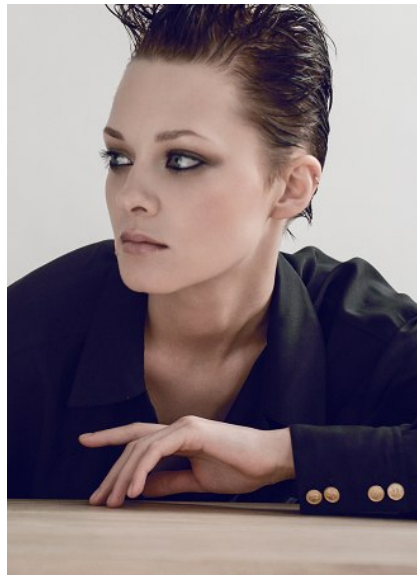

KARIN

MODELS AGENCY

MARIA CHEREPANOVA

HEIGHT 174CM/5'8.5" | BUST 80CM/31.5"A/B | WAIST 58CM/23" | HIPS 87CM/34.5" | SHOES 39 EU/8 US/6 UK | HAIR BROWN | EYES BLUE

KARIN

MODELS AGENCY

MARIA CHEREPANOVA

HEIGHT 174CM/5'8.5" | BUST 80CM/31.5"A/B | WAIST 58CM/23" | HIPS 87CM/34.5" | SHOES 39 EU/8 US/6 UK | HAIR BROWN | EYES BLUE