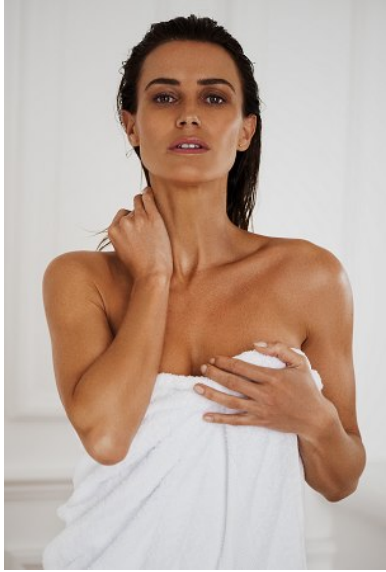

KARIN

MODELS AGENCY

FANNY ANSELME

HEIGHT 174CM/5'8.5" | BUST 90CM/35.5"B | WAIST 60CM/23.5" | HAIR BROWN | EYES BROWN