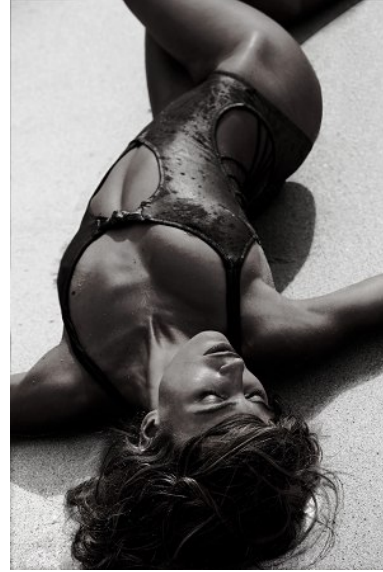

KARIN

MODELS AGENCY

FANNY ANSELME

HEIGHT 174CM/5'8.5" | BUST 90CM/35.5"B | WAIST 60CM/23.5" | HAIR BROWN | EYES BROWN