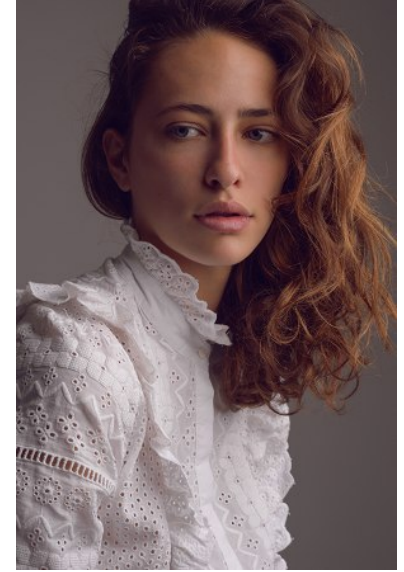

# KARIN

---

MODELS AGENCY

---

EVA ROCHE

HEIGHT 179CM/5'10.5" | BUST 90CM/35.5"D | WAIST 64CM/25" | HIPS 88CM/34.5" | SHOES 40 EU/9 US/6.5 UK | HAIR BROWN | EYES BLUE

## MODELS AGENCY

EVA ROCHE

HEIGHT 179CM/5'10.5" | BUST 90CM/35.5"D | WAIST 64CM/25" | HIPS 88CM/34.5" | SHOES 40 EU/9 US/6.5 UK | HAIR BROWN | EYES BLUE