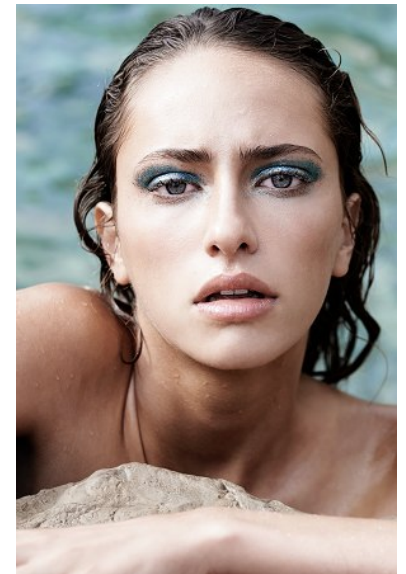

KARIN

MODELS AGENCY

EVA ROCHE

HEIGHT 179CM/5'10.5" | BUST 90CM/35.5"D | WAIST 64CM/25" | HIPS 88CM/34.5" | SHOES 40 EU/9 US/6.5 UK | HAIR BROWN | EYES BLUE