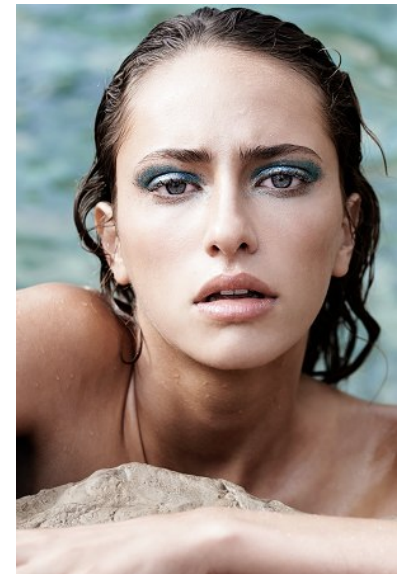

KARIN

MODELS AGENCY

EVA ROCHE

HEIGHT 179CM/5'10.5" | BUST 90CM/35.5"D | WAIST 64CM/25" | HIPS 88CM/34.5" | SHOES 40 EU/9 US/6.5 UK | HAIR BROWN | EYES BLUE

KARIN

MODELS AGENCY

EVA ROCHE

HEIGHT 179CM/5'10.5" | BUST 90CM/35.5"D | WAIST 64CM/25" | HIPS 88CM/34.5" | SHOES 40 EU/9 US/6.5 UK | HAIR BROWN | EYES BLUE