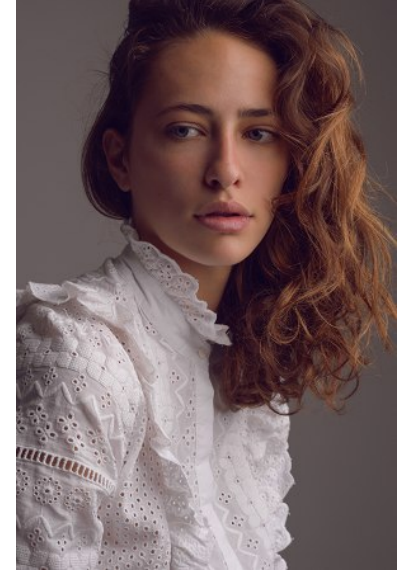

KARIN

MODELS AGENCY

EVA ROCHE

HEIGHT 179CM/5'10.5" | BUST 90CM/35.5"D | WAIST 64CM/25" | HIPS 88CM/34.5" | SHOES 40 EU/9 US/6.5 UK | HAIR BROWN | EYES BLUE

KARIN

MODELS AGENCY

EVA ROCHE

HEIGHT 179CM/5'10.5" | BUST 90CM/35.5"D | WAIST 64CM/25" | HIPS 88CM/34.5" | SHOES 40 EU/9 US/6.5 UK | HAIR BROWN | EYES BLUE