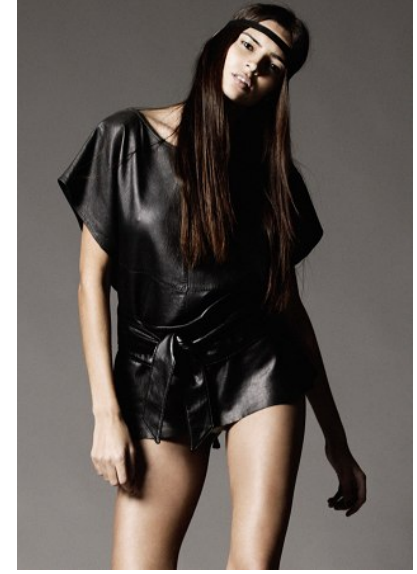

KARIN

MODELS AGENCY

JENNIFER LAMIRAOU

HEIGHT 177CM/5'9.5" | BUST 88CM/34.5"C | WAIST 61CM/24" | HIPS 88CM/34.5" | SIZE 36 EU/6 US/8 UK | SHOES 39.5 EU/8.5 US/6 UK | HAIR BROWN | EYES BROWN

KARIN

MODELS AGENCY

JENNIFER LAMIRAOU

HEIGHT 177CM/5'9.5" | BUST 88CM/34.5"C | WAIST 61CM/24" | HIPS 88CM/34.5" | SIZE 36 EU/6 US/8 UK | SHOES 39.5 EU/8.5 US/6 UK | HAIR BROWN | EYES BROWN

KARIN

MODELS AGENCY

JENNIFER LAMIRAOU