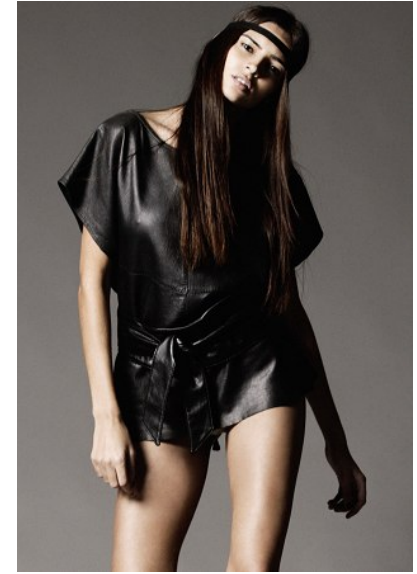

KARIN

MODELS AGENCY

JENNIFER LAMIRAOU

HEIGHT 177CM/5'9.5" | BUST 88CM/34.5"C | WAIST 61CM/24" | HIPS 88CM/34.5" | SIZE 36 EU/6 US/8 UK | SHOES 39.5 EU/8.5 US/6 UK | HAIR BROWN | EYES BROWN