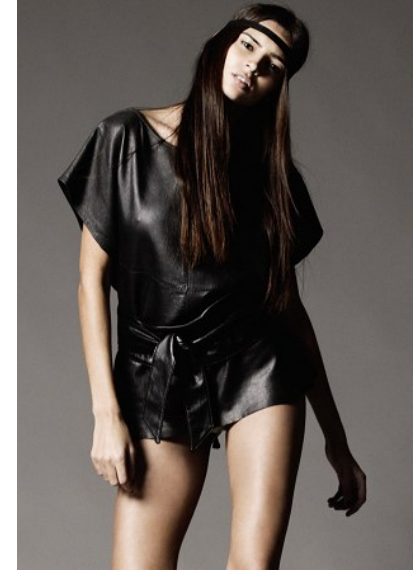

KARIN

MODELS AGENCY

JENNIFER LAMIRAOU

HEIGHT 177CM/5'9.5" | BUST 88CM/34.5"C | WAIST 61CM/24" | HIPS 88CM/34.5" | SIZE 36 EU/6 US/8 UK | SHOES 39.5 EU/8.5 US/6 UK | HAIR BROWN | EYES BROWN