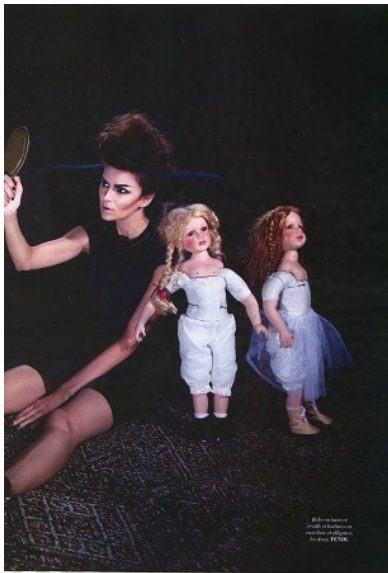

KARIN

MODELS AGENCY

JENNIFER LAMIRAOU

HEIGHT 177CM/5'9.5" | BUST 88CM/34.5"C | WAIST 61CM/24" | HIPS 88CM/34.5" | SIZE 36 EU/6 US/8 UK | SHOES 39.5 EU/8.5 US/6 UK | HAIR BROWN | EYES BROWN