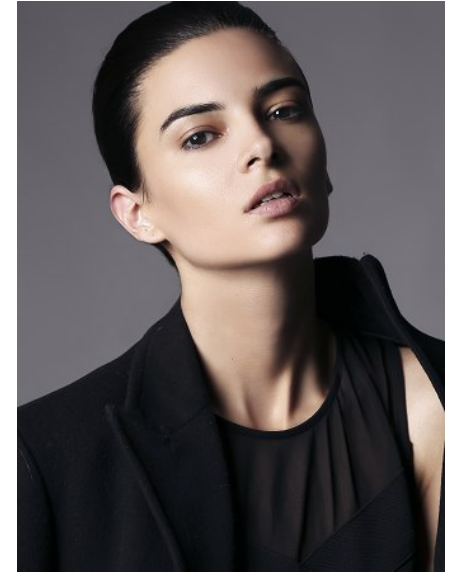

KARIN

MODELS AGENCY

JENNIFER LAMIRAOU

HEIGHT 177CM/5'9.5" | BUST 88CM/34.5"C | WAIST 61CM/24" | HIPS 88CM/34.5" | SIZE 36 EU/6 US/8 UK | SHOES 39.5 EU/8.5 US/6 UK | HAIR BROWN | EYES BROWN