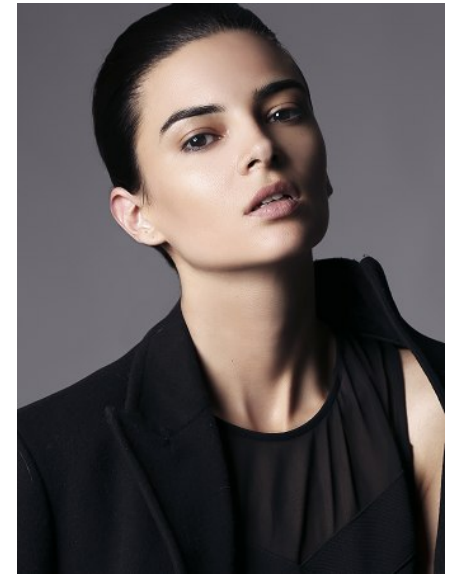

KARIN

MODELS AGENCY

JENNIFER LAMIRAOU

HEIGHT 177CM/5'9.5" | BUST 88CM/34.5"C | WAIST 61CM/24" | HIPS 88CM/34.5" | SIZE 36 EU/6 US/8 UK | SHOES 39.5 EU/8.5 US/6 UK | HAIR BROWN | EYES BROWN