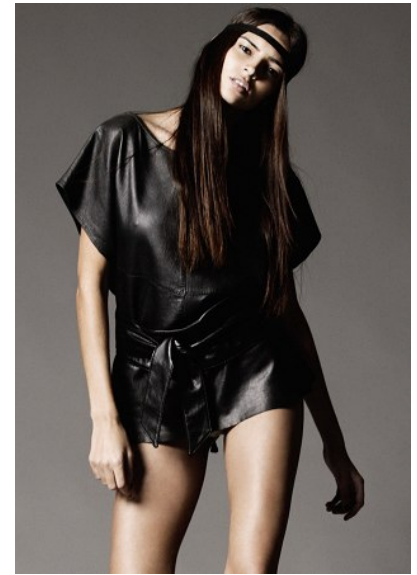

KARIN

MODELS AGENCY

JENNIFER LAMIRAOU

HEIGHT 177CM/5'9.5" | BUST 88CM/34.5"C | WAIST 61CM/24" | HIPS 88CM/34.5" | SIZE 36 EU/6 US/8 UK | SHOES 39.5 EU/8.5 US/6 UK | HAIR BROWN | EYES BROWN