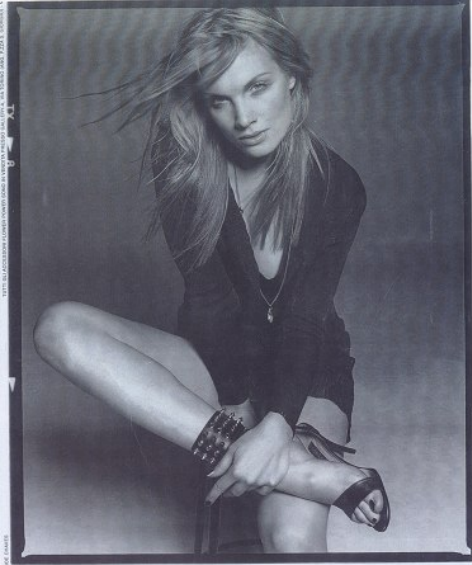

KARIN

MODELS AGENCY

LINA SALOMONSSON

HEIGHT 179CM/5'10.5" | BUST 92CM/36" | WAIST 65CM/25.5" | HIPS 92CM/36" | SHOES 41 EU/10 US/7 UK | HAIR BLONDE | EYES BLUE