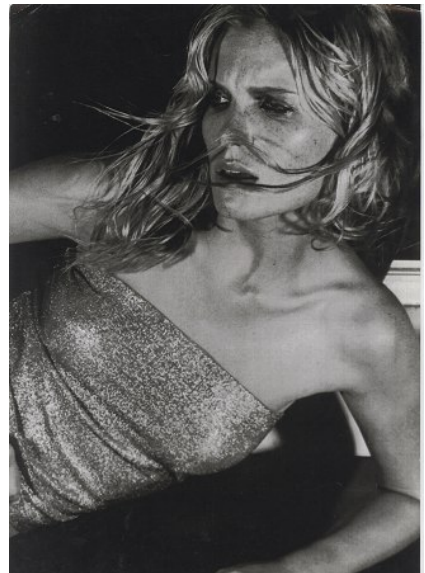

KARIN

MODELS AGENCY

LINA SALOMONSSON

HEIGHT 179CM/5'10.5" | BUST 92CM/36" | WAIST 65CM/25.5" | HIPS 92CM/36" | SHOES 41 EU/10 US/7 UK | HAIR BLONDE | EYES BLUE