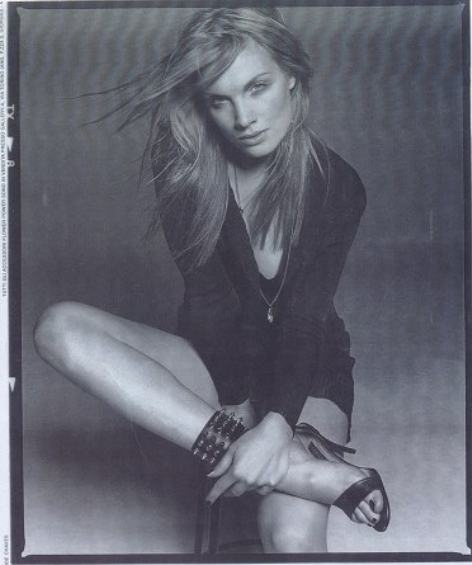

KARIN

MODELS AGENCY

LINA SALOMONSSON

HEIGHT 179CM/5'10.5" | BUST 92CM/36" | WAIST 65CM/25.5" | HIPS 92CM/36" | SHOES 41 EU/10 US/7 UK | HAIR BLONDE | EYES BLUE

KARIN

MODELS AGENCY

LINA SALOMONSSON

HEIGHT 179CM/5'10.5" | BUST 92CM/36" | WAIST 65CM/25.5" | HIPS 92CM/36" | SHOES 41 EU/10 US/7 UK | HAIR BLONDE | EYES BLUE

KARIN

MODELS AGENCY

LINA SALOMONSSON

HEIGHT 179CM/5'10.5" | BUST 92CM/36" | WAIST 65CM/25.5" | HIPS 92CM/36" | SHOES 41 EU/10 US/7 UK | HAIR BLONDE | EYES BLUE