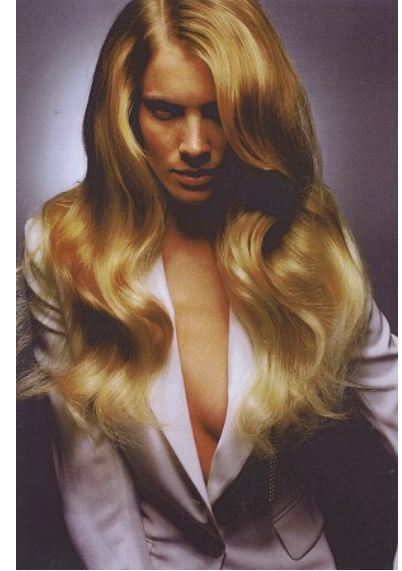

KARIN

MODELS AGENCY

LINA SALOMONSSON

HEIGHT 179CM/5'10.5" | BUST 92CM/36" | WAIST 65CM/25.5" | HIPS 92CM/36" | SHOES 41 EU/10 US/7 UK | HAIR BLONDE | EYES BLUE

KARIN

MODELS AGENCY

LINA SALOMONSSON

HEIGHT 179CM/5'10.5" | BUST 92CM/36" | WAIST 65CM/25.5" | HIPS 92CM/36" | SHOES 41 EU/10 US/7 UK | HAIR BLONDE | EYES BLUE

KARIN

MODELS AGENCY

LINA SALOMONSSON

HEIGHT 179CM/5'10.5" | BUST 92CM/36" | WAIST 65CM/25.5" | HIPS 92CM/36" | SHOES 41 EU/10 US/7 UK | HAIR BLONDE | EYES BLUE