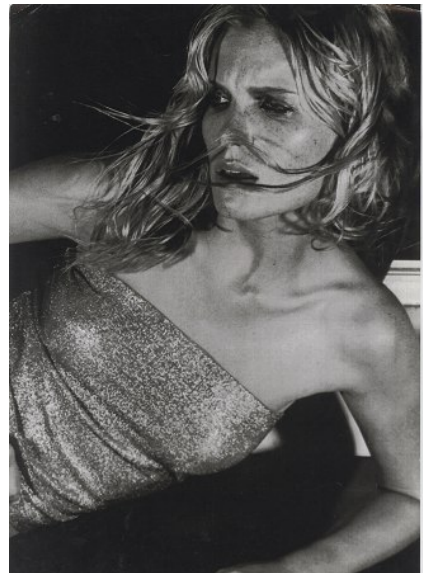

KARIN

MODELS AGENCY

LINA SALOMONSSON

HEIGHT 179CM/5'10.5" | BUST 92CM/36" | WAIST 65CM/25.5" | HIPS 92CM/36" | SHOES 41 EU/10 US/7 UK | HAIR BLONDE | EYES BLUE