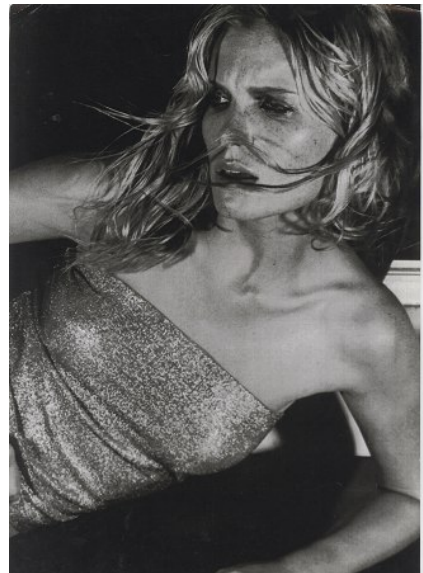

KARIN

MODELS AGENCY

LINA SALOMONSSON

HEIGHT 179CM/5'10.5" | BUST 92CM/36" | WAIST 65CM/25.5" | HIPS 92CM/36" | SHOES 41 EU/10 US/7 UK | HAIR BLONDE | EYES BLUE

KARIN

MODELS AGENCY

LINA SALOMONSSON

HEIGHT 179CM/5'10.5" | BUST 92CM/36" | WAIST 65CM/25.5" | HIPS 92CM/36" | SHOES 41 EU/10 US/7 UK | HAIR BLONDE | EYES BLUE

KARIN

MODELS AGENCY

LINA SALOMONSSON

HEIGHT 179CM/5'10.5" | BUST 92CM/36" | WAIST 65CM/25.5" | HIPS 92CM/36" | SHOES 41 EU/10 US/7 UK | HAIR BLONDE | EYES BLUE