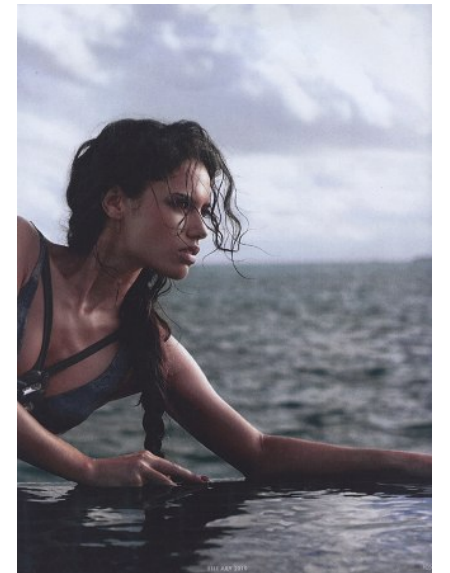

KARIN

MODELS AGENCY

GIA JOHNSON

HEIGHT 172CM/5'7.5" | BUST 81CM/32" | WAIST 61CM/24" | HIPS 86 CM/34" | SHOES 38 EU/7 US/5 UK | HAIR BROWN | EYES BROWN

KARIN

MODELS AGENCY

GIA JOHNSON

HEIGHT 172CM/5'7.5" | BUST 81CM/32" | WAIST 61CM/24" | HIPS 86 CM/34" | SHOES 38 EU/7 US/5 UK | HAIR BROWN | EYES BROWN