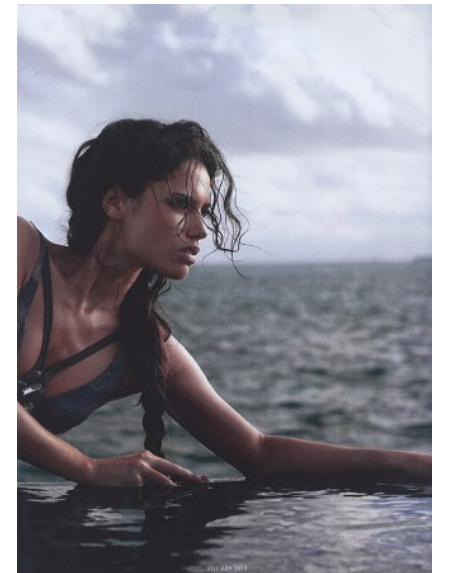

KARIN

MODELS AGENCY

GIA JOHNSON

HEIGHT 172CM/5'7.5" | BUST 81CM/32" | WAIST 61CM/24" | HIPS 86 CM/34" | SHOES 38 EU/7 US/5 UK | HAIR BROWN | EYES BROWN