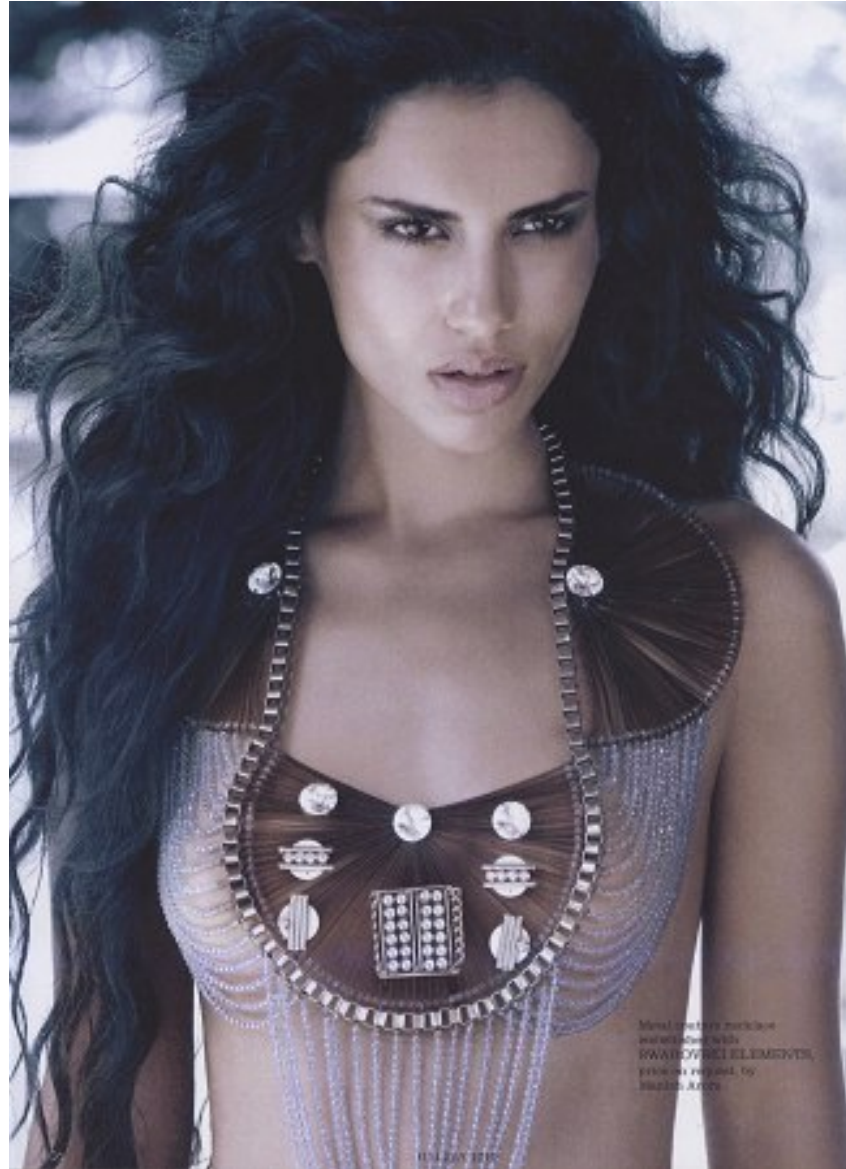

# KARIN

---

## MODELS AGENCY

---

**GIA JOHNSON**

HEIGHT 172CM/5'7.5" | BUST 81CM/32" | WAIST 61CM/24" | HIPS 86 CM/34" | SHOES 38 EU/7 US/5 UK | HAIR BROWN | EYES BROWN