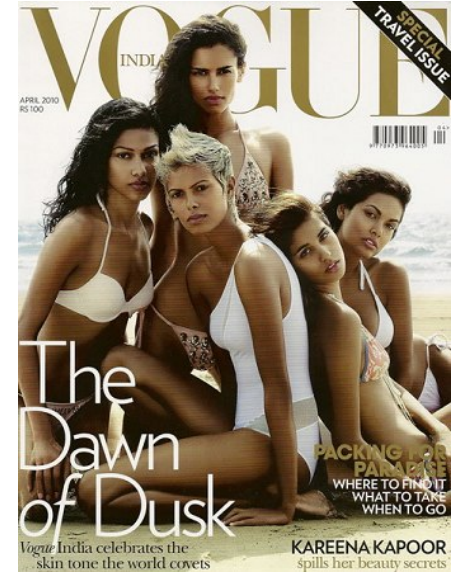

KARIN

MODELS AGENCY

GIA JOHNSON

HEIGHT 172CM/5'7.5" | BUST 81CM/32" | WAIST 61CM/24" | HIPS 86 CM/34" | SHOES 38 EU/7 US/5 UK | HAIR BROWN | EYES BROWN