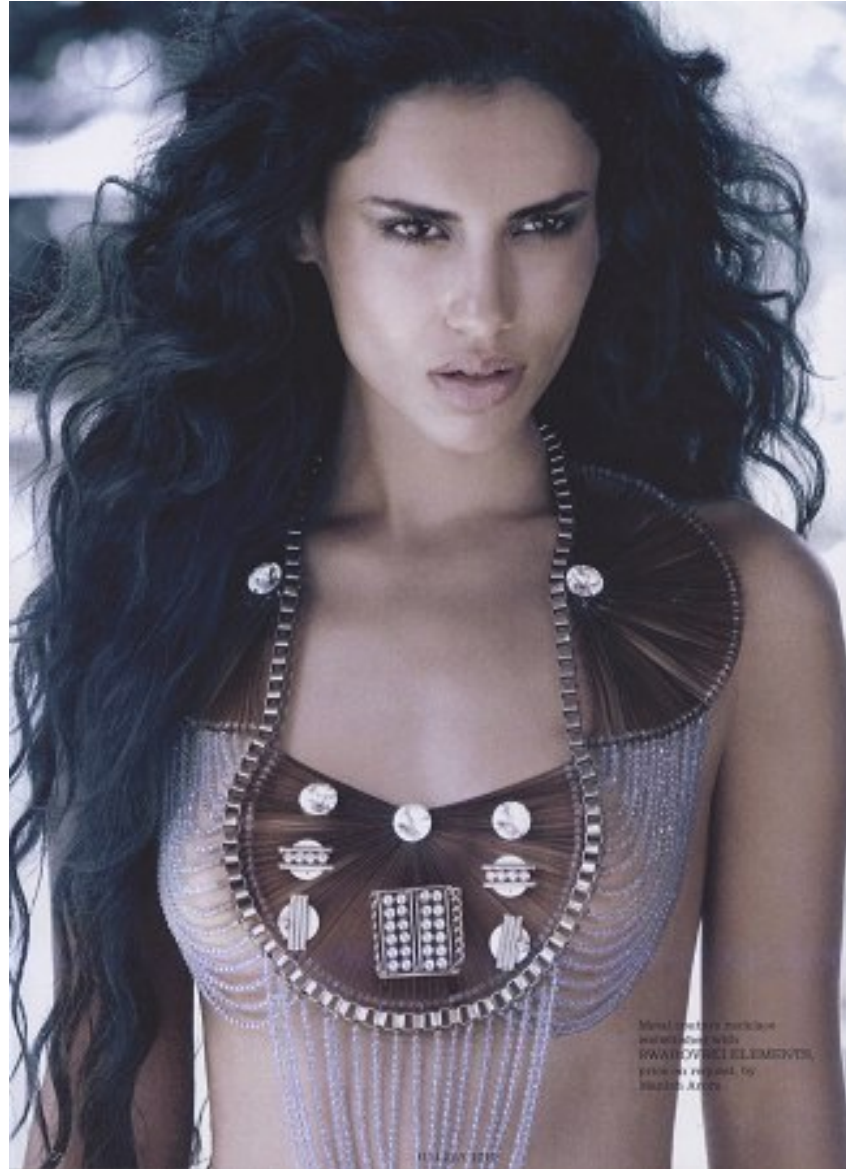

KARIN

MODELS AGENCY

GIA JOHNSON

HEIGHT 172CM/5'7.5" | BUST 81CM/32" | WAIST 61CM/24" | HIPS 86 CM/34" | SHOES 38 EU/7 US/5 UK | HAIR BROWN | EYES BROWN

KARIN

MODELS AGENCY

GIA JOHNSON

HEIGHT 172CM/5'7.5" | BUST 81CM/32" | WAIST 61CM/24" | HIPS 86 CM/34" | SHOES 38 EU/7 US/5 UK | HAIR BROWN | EYES BROWN