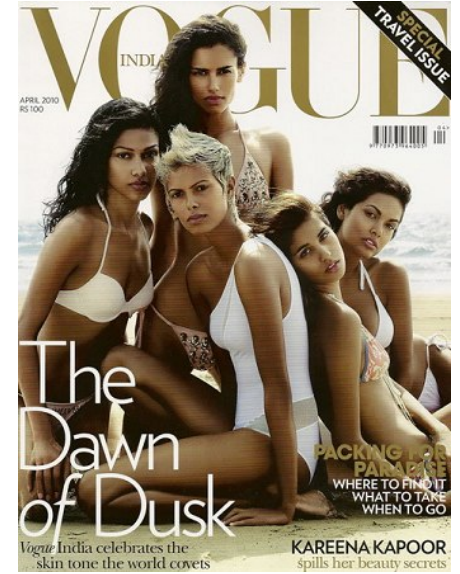

KARIN

MODELS AGENCY

GIA JOHNSON

HEIGHT 172CM/5'7.5" | BUST 81CM/32" | WAIST 61CM/24" | HIPS 86 CM/34" | SHOES 38 EU/7 US/5 UK | HAIR BROWN | EYES BROWN

KARIN

MODELS AGENCY

GIA JOHNSON

HEIGHT 172CM/5'7.5" | BUST 81CM/32" | WAIST 61CM/24" | HIPS 86 CM/34" | SHOES 38 EU/7 US/5 UK | HAIR BROWN | EYES BROWN