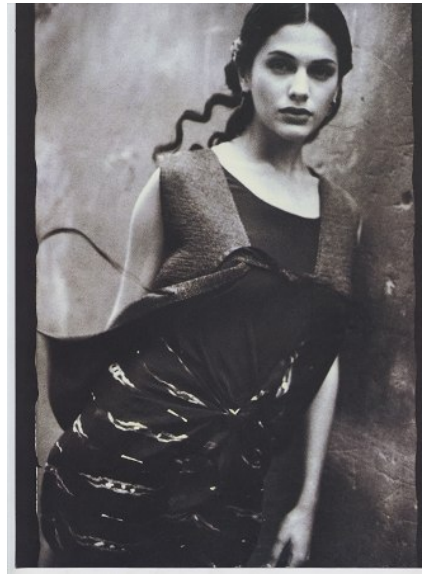

KARIN

MODELS AGENCY

RAE TRACY

HEIGHT 172CM/5'7.5" | HAIR BROWN | EYES BLUE/GREEN