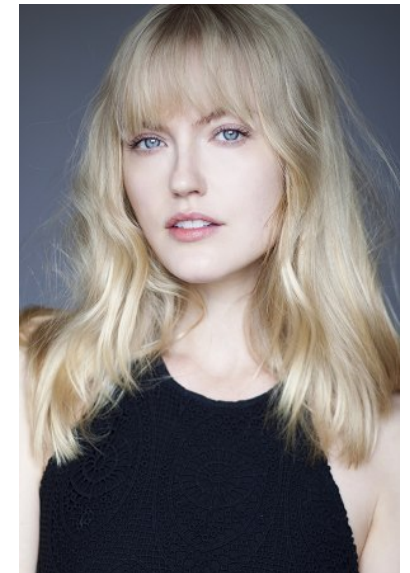

KARIN

MODELS AGENCY

JESSICA STENEBO

HEIGHT 178CM/5'10" | BUST 82CM/32.5" | WAIST 60CM/23.5" | HIPS 90CM/35.5" | SIZE 36 EU/6 US/8 UK | SHOES 40 EU/9 US/6.5 UK | HAIR BLONDE | EYES BLUE