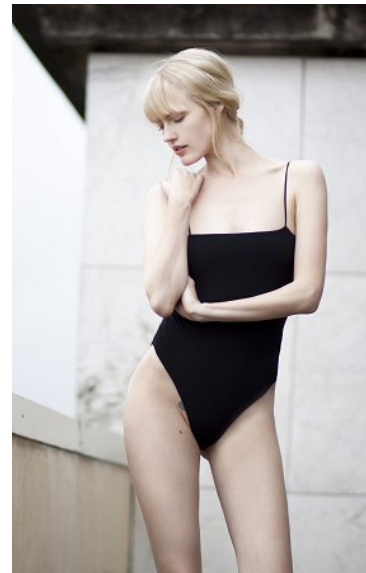

KARIN

MODELS AGENCY

JESSICA STENEBO

HEIGHT 178CM/5'10" | BUST 82CM/32.5" | WAIST 60CM/23.5" | HIPS 90CM/35.5" | SIZE 36 EU/6 US/8 UK | SHOES 40 EU/9 US/6.5 UK | HAIR BLONDE | EYES BLUE