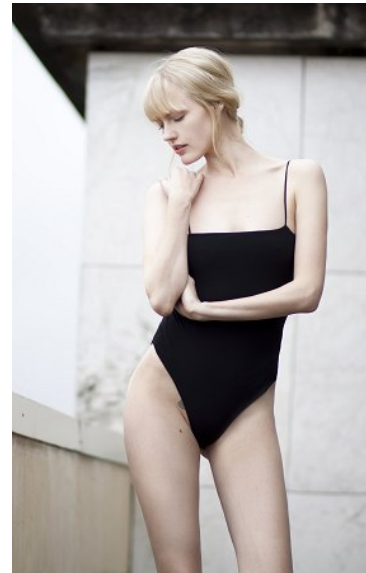

KARIN

MODELS AGENCY

JESSICA STENEBO

HEIGHT 178CM/5'10" | BUST 82CM/32.5" | WAIST 60CM/23.5" | HIPS 90CM/35.5" | SIZE 36 EU/6 US/8 UK | SHOES 40 EU/9 US/6.5 UK | HAIR BLONDE | EYES BLUE