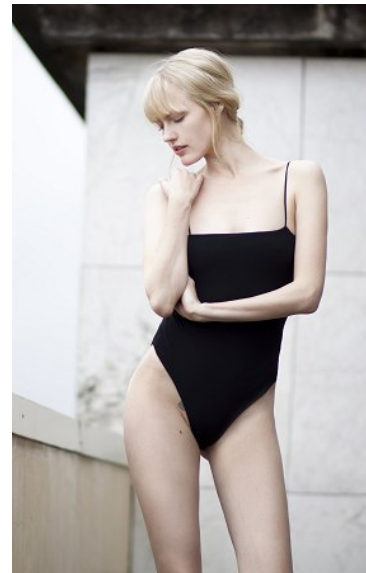

KARIN

MODELS AGENCY

JESSICA STENEBO

HEIGHT 178CM/5'10" | BUST 82CM/32.5" | WAIST 60CM/23.5" | HIPS 90CM/35.5" | SIZE 36 EU/6 US/8 UK | SHOES 40 EU/9 US/6.5 UK | HAIR BLONDE | EYES BLUE

KARIN

MODELS AGENCY

JESSICA STENEBO

HEIGHT 178CM/5'10" | BUST 82CM/32.5" | WAIST 60CM/23.5" | HIPS 90CM/35.5" | SIZE 36 EU/6 US/8 UK | SHOES 40 EU/9 US/6.5 UK | HAIR BLONDE | EYES BLUE

KARIN

MODELS AGENCY

JESSICA STENEBO

HEIGHT 178CM/5'10" | BUST 82CM/32.5" | WAIST 60CM/23.5" | HIPS 90CM/35.5" | SIZE 36 EU/6 US/8 UK | SHOES 40 EU/9 US/6.5 UK | HAIR BLONDE | EYES BLUE