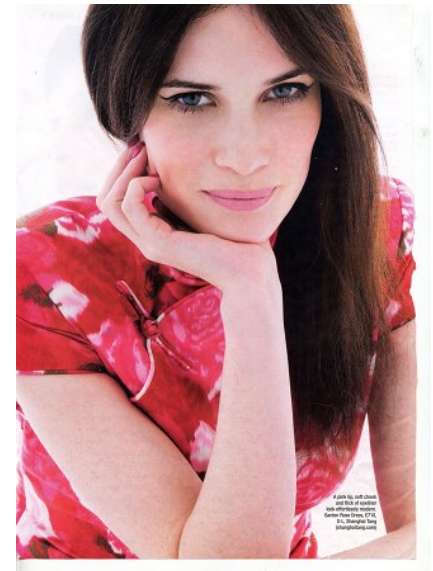

KARIN

MODELS AGENCY

SAL TAYLOR

HEIGHT 175CM/5'9" | BUST 85CM/33.5"B | WAIST 66CM/26" | HIPS 88CM/34.5" | SHOES 39 EU/8 US/6 UK | HAIR DARK BROWN | EYES BLUE/GREEN

KARIN

MODELS AGENCY

SAL TAYLOR

HEIGHT 175CM/5'9" | BUST 85CM/33.5"B | WAIST 66CM/26" | HIPS 88CM/34.5" | SHOES 39 EU/8 US/6 UK | HAIR DARK BROWN | EYES BLUE/GREEN