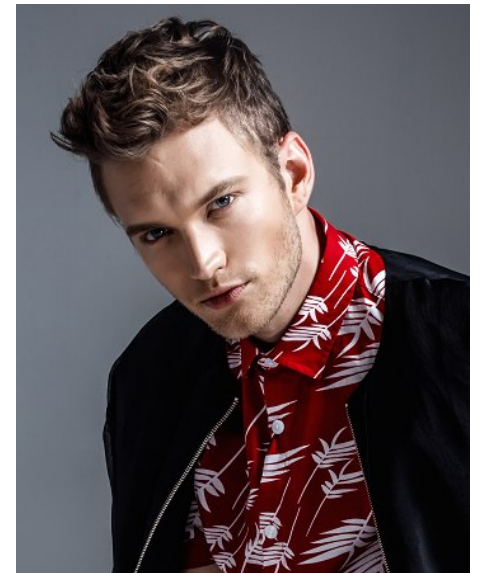

KARIN

MODELS AGENCY

THIERRY LECOMTE

HEIGHT 185CM/6'1" | CHEST 96CM/38" | WAIST 78CM/30.5" | SIZE 98CM/38.5"/48.5 | SHOES 44 EU/10 US/9.5 UK | HAIR LIGHT BROWN | EYES BLUE

KARIN

MODELS AGENCY

THIERRY LECOMTE

HEIGHT 185CM/6'1" | CHEST 96CM/38" | WAIST 78CM/30.5" | SIZE 98CM/38.5"/48.5 | SHOES 44 EU/10 US/9.5 UK | HAIR LIGHT BROWN | EYES BLUE

KARIN

MODELS AGENCY

THIERRY LECOMTE

HEIGHT 185CM/6'1" | CHEST 96CM/38" | WAIST 78CM/30.5" | SIZE 98CM/38.5"/48.5 | SHOES 44 EU/10 US/9.5 UK | HAIR LIGHT BROWN | EYES BLUE