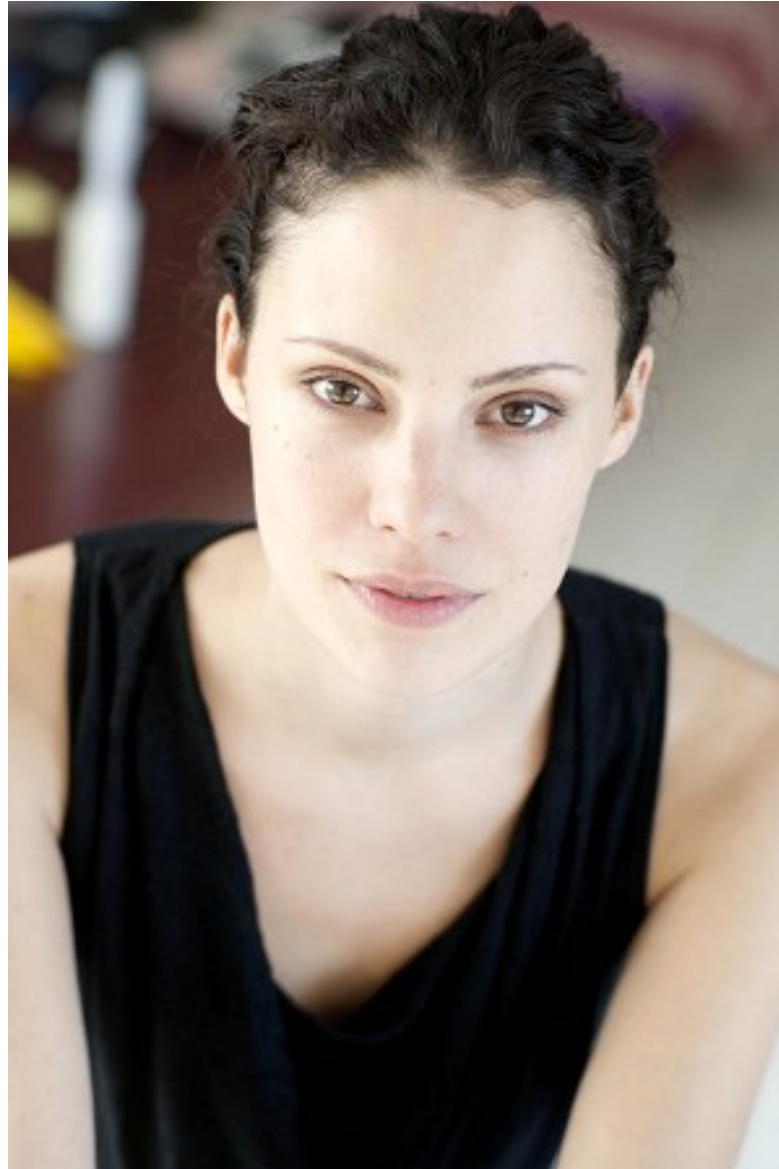

KARIN

MODELS AGENCY

CAMILLE DE PAZZIS

HAIR BLACK | EYES BROWN

KARIN

MODELS AGENCY

CAMILLE DE PAZZIS
HAIR BLACK | EYES BROWN