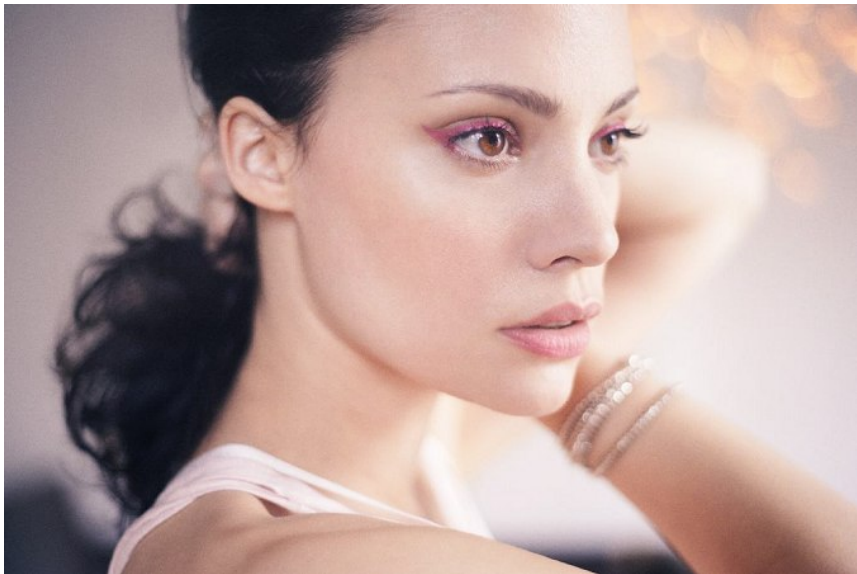

KARIN

MODELS AGENCY

CAMILLE DE PAZZIS

HAIR BLACK | EYES BROWN

KARIN

MODELS AGENCY

CAMILLE DE PAZZIS
HAIR BLACK | EYES BROWN