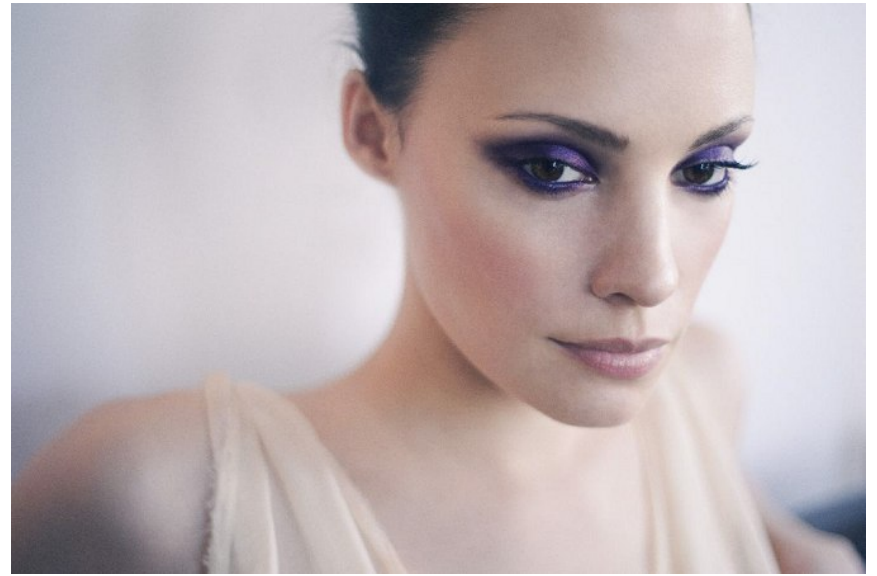

KARIN

MODELS AGENCY

CAMILLE DE PAZZIS

HAIR BLACK | EYES BROWN

KARIN

MODELS AGENCY

CAMILLE DE PAZZIS
HAIR BLACK | EYES BROWN