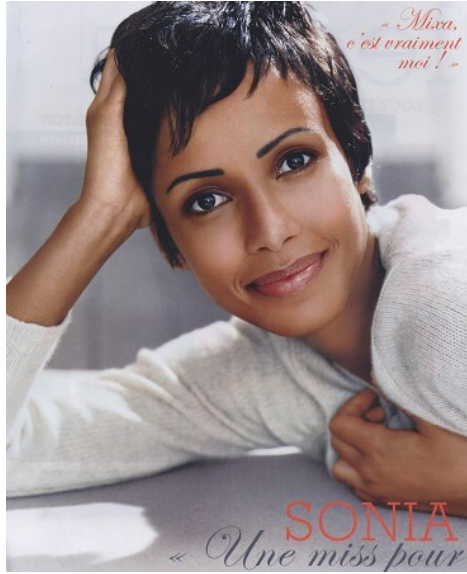

KARIN

MODELS AGENCY

SONIA ROLLAND

HEIGHT 178CM/5'10" | BUST 85CM/33.5"C | WAIST 60CM/23.5" | HIPS 91 CM/36" | SIZE 36 EU/6 US/8 UK | SHOES 40 EU/9 US/6.5 UK | HAIR BLACK | EYES BROWN