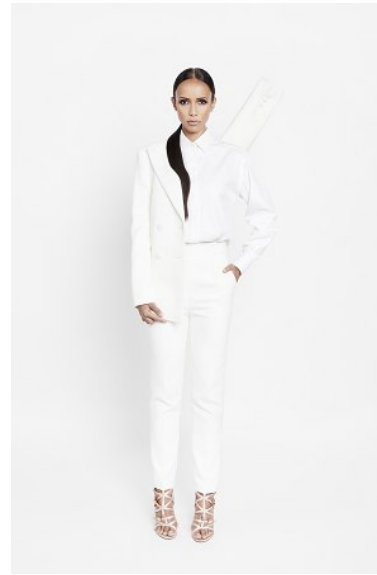

KARIN

MODELS AGENCY

SONIA ROLLAND

HEIGHT 178CM/5'10" | BUST 85CM/33.5"C | WAIST 60CM/23.5" | HIPS 91 CM/36" | SIZE 36 EU/6 US/8 UK | SHOES 40 EU/9 US/6.5 UK | HAIR BLACK | EYES BROWN