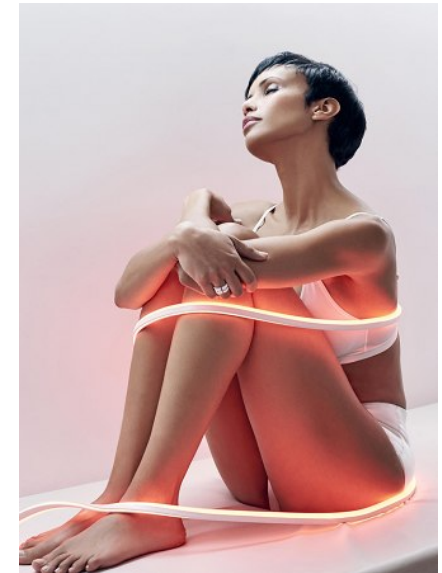

KARIN

MODELS AGENCY

SONIA ROLLAND

HEIGHT 178CM/5'10" | BUST 85CM/33.5"C | WAIST 60CM/23.5" | HIPS 91 CM/36" | SIZE 36 EU/6 US/8 UK | SHOES 40 EU/9 US/6.5 UK | HAIR BLACK | EYES BROWN