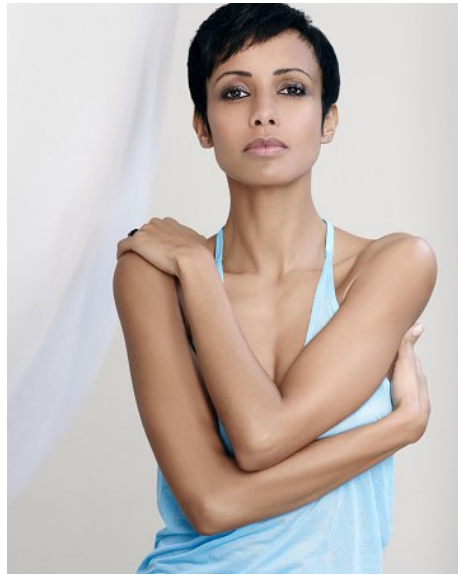

KARIN

MODELS AGENCY

SONIA ROLLAND

HEIGHT 178CM/5'10" | BUST 85CM/33.5"C | WAIST 60CM/23.5" | HIPS 91 CM/36" | SIZE 36 EU/6 US/8 UK | SHOES 40 EU/9 US/6.5 UK | HAIR BLACK | EYES BROWN