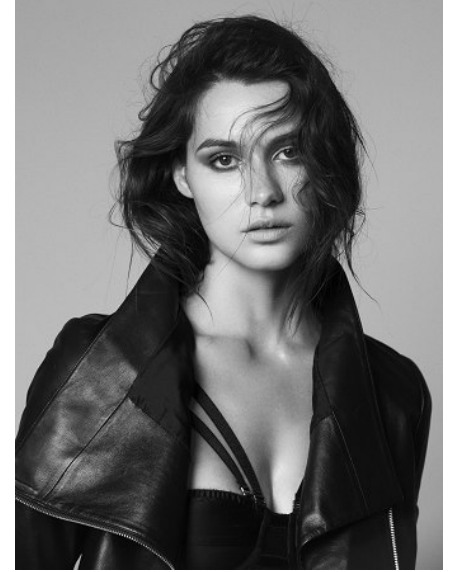

KARIN

MODELS AGENCY

CAROLINA JARAMILLO

HEIGHT 178CM/5'10" | BUST 85CM/33.5"C | WAIST 62CM/24.5" | HIPS 88CM/34.5" | SHOES 40 EU/9 US/6.5 UK | HAIR BROWN | EYES BROWN

KARIN

MODELS AGENCY

CAROLINA JARAMILLO

HEIGHT 178CM/5'10" | BUST 85CM/33.5"C | WAIST 62CM/24.5" | HIPS 88CM/34.5" | SHOES 40 EU/9 US/6.5 UK | HAIR BROWN | EYES BROWN