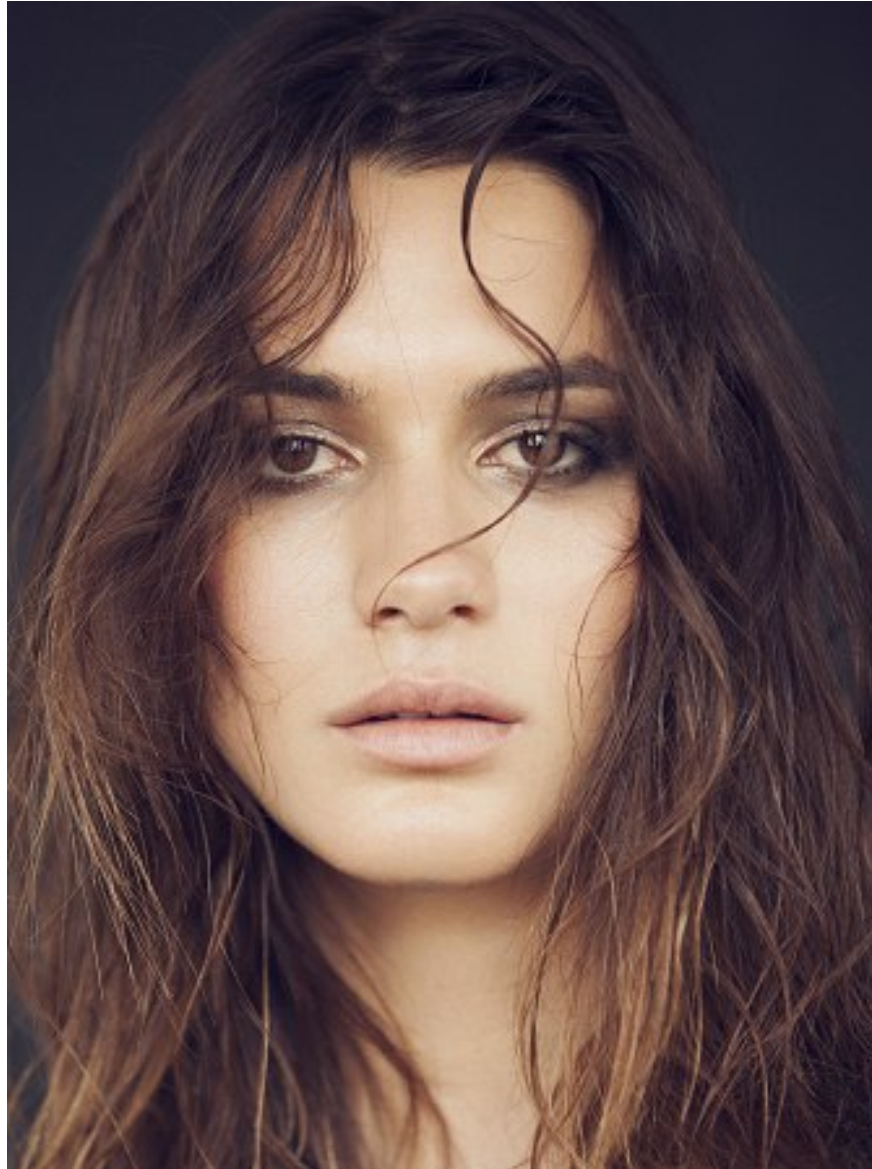

# KARIN

---

MODELS AGENCY

CAROLINA JARAMILLO

HEIGHT 178CM/5'10" | BUST 85CM/33.5"C | WAIST 62CM/24.5" | HIPS 88CM/34.5" | SHOES 40 EU/9 US/6.5 UK | HAIR BROWN | EYES BROWN

## MODELS AGENCY

CAROLINA JARAMILLO

HEIGHT 178CM/5'10" | BUST 85CM/33.5"C | WAIST 62CM/24.5" | HIPS 88CM/34.5" | SHOES 40 EU/9 US/6.5 UK | HAIR BROWN | EYES BROWN