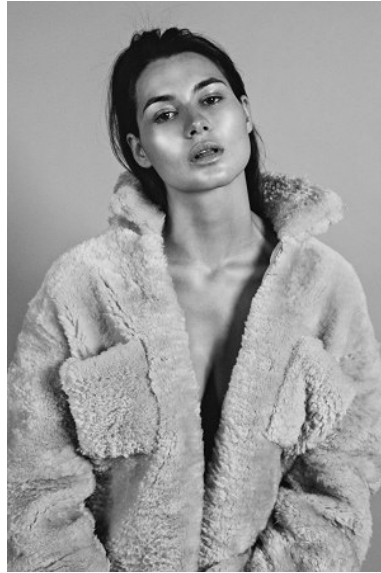

KARIN

MODELS AGENCY

CAROLINA JARAMILLO

HEIGHT 178CM/5'10" | BUST 85CM/33.5"C | WAIST 62CM/24.5" | HIPS 88CM/34.5" | SHOES 40 EU/9 US/6.5 UK | HAIR BROWN | EYES BROWN