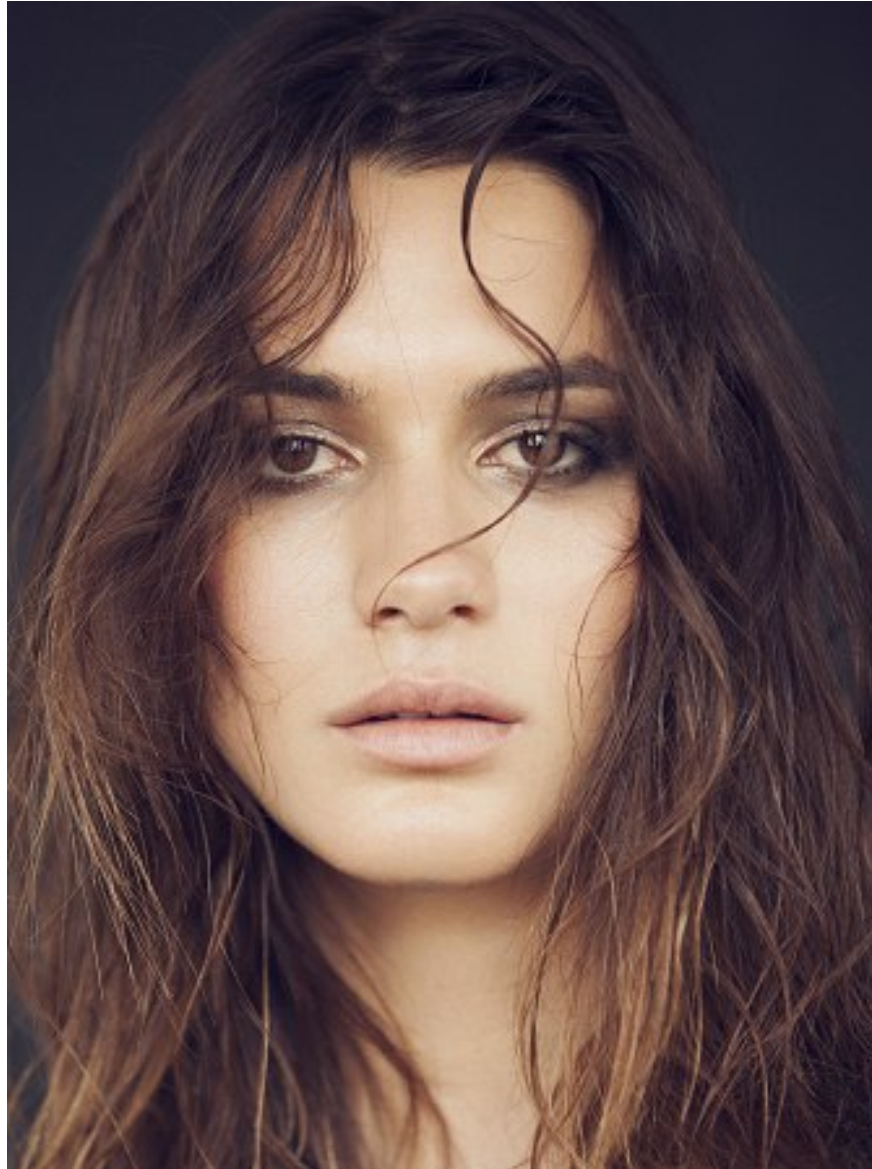

KARIN

MODELS AGENCY

CAROLINA JARAMILLO

HEIGHT 178CM/5'10" | BUST 85CM/33.5"C | WAIST 62CM/24.5" | HIPS 88CM/34.5" | SHOES 40 EU/9 US/6.5 UK | HAIR BROWN | EYES BROWN

KARIN

MODELS AGENCY

CAROLINA JARAMILLO

HEIGHT 178CM/5'10" | BUST 85CM/33.5"C | WAIST 62CM/24.5" | HIPS 88CM/34.5" | SHOES 40 EU/9 US/6.5 UK | HAIR BROWN | EYES BROWN