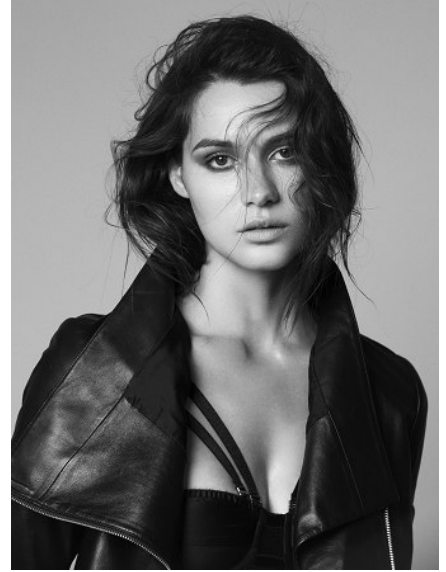

# KARIN

---

MODELS AGENCY

CAROLINA JARAMILLO

HEIGHT 178CM/5'10" | BUST 85CM/33.5"C | WAIST 62CM/24.5" | HIPS 88CM/34.5" | SHOES 40 EU/9 US/6.5 UK | HAIR BROWN | EYES BROWN

## MODELS AGENCY

CAROLINA JARAMILLO

HEIGHT 178CM/5'10" | BUST 85CM/33.5"C | WAIST 62CM/24.5" | HIPS 88CM/34.5" | SHOES 40 EU/9 US/6.5 UK | HAIR BROWN | EYES BROWN