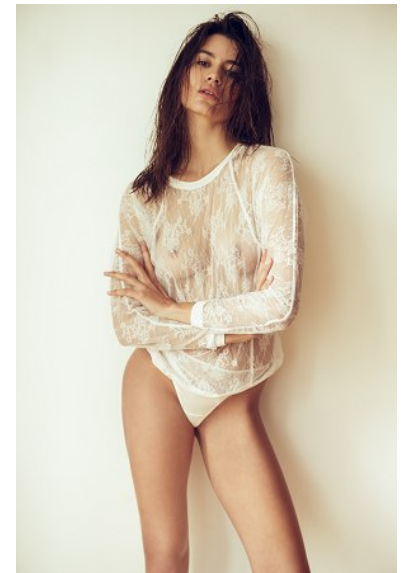

KARIN

MODELS AGENCY

CAROLINA JARAMILLO

HEIGHT 178CM/5'10" | BUST 85CM/33.5"C | WAIST 62CM/24.5" | HIPS 88CM/34.5" | SHOES 40 EU/9 US/6.5 UK | HAIR BROWN | EYES BROWN