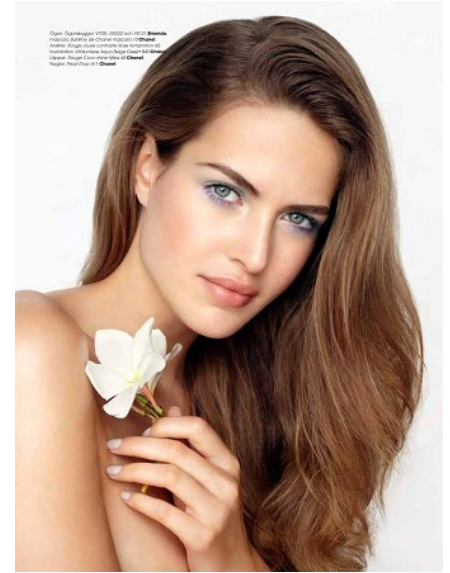

KARIN

MODELS AGENCY

MAAIKE DE PAUW

HEIGHT 178CM/5'10" | BUST 88CM/34.5"D | WAIST 65CM/25.5" | HIPS 89 CM/35" | SHOES 40 EU/9 US/6.5 UK | HAIR DARK BLONDE | EYES GREEN