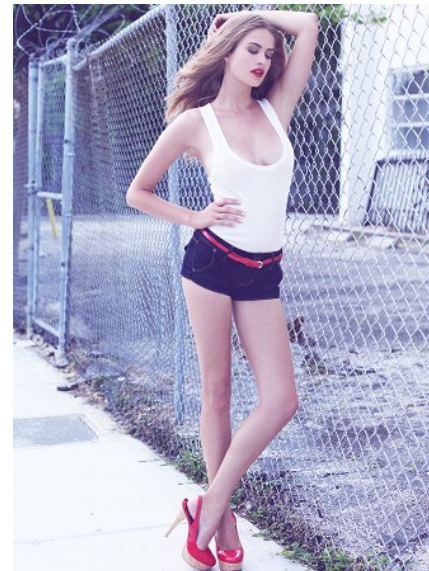

# KARIN

---

MODELS AGENCY

---

**MAAIKE DE PAUW**

HEIGHT 178CM/5'10" | BUST 88CM/34.5"D | WAIST 65CM/25.5" | HIPS 89 CM/35" | SHOES 40 EU/9 US/6.5 UK | HAIR DARK BLONDE | EYES GREEN

## MAAIKE DE PAUW

HEIGHT 178CM/5'10" | BUST 88CM/34.5"D | WAIST 65CM/25.5" | HIPS 89 CM/35" | SHOES 40 EU/9 US/6.5 UK | HAIR DARK BLONDE | EYES GREEN