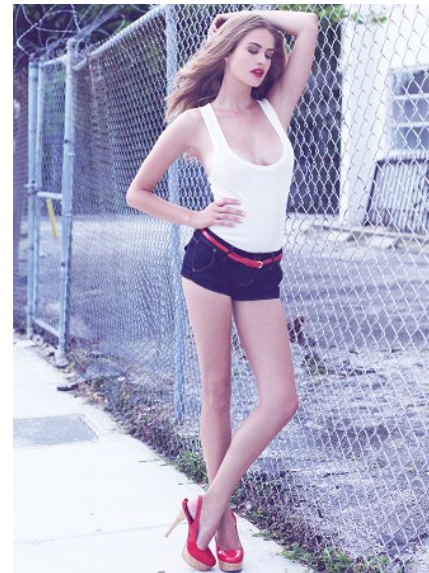

KARIN

MODELS AGENCY

MAAIKE DE PAUW

HEIGHT 178CM/5'10" | BUST 88CM/34.5"D | WAIST 65CM/25.5" | HIPS 89 CM/35" | SHOES 40 EU/9 US/6.5 UK | HAIR DARK BLONDE | EYES GREEN

KARIN

MODELS AGENCY

MAAIKE DE PAUW

HEIGHT 178CM/5'10" | BUST 88CM/34.5"D | WAIST 65CM/25.5" | HIPS 89 CM/35" | SHOES 40 EU/9 US/6.5 UK | HAIR DARK BLONDE | EYES GREEN