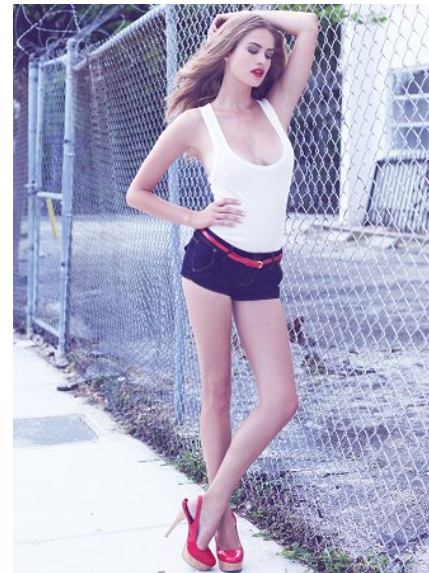

# KARIN

---

MODELS AGENCY

---

**MAAIKE DE PAUW**

HEIGHT 178CM/5'10" | BUST 88CM/34.5"D | WAIST 65CM/25.5" | HIPS 89 CM/35" | SHOES 40 EU/9 US/6.5 UK | HAIR DARK BLONDE | EYES GREEN

## MAAIKE DE PAUW

HEIGHT 178CM/5'10" | BUST 88CM/34.5"D | WAIST 65CM/25.5" | HIPS 89 CM/35" | SHOES 40 EU/9 US/6.5 UK | HAIR DARK BLONDE | EYES GREEN