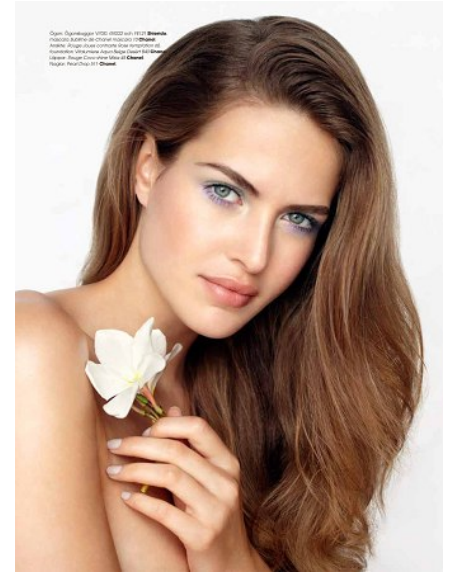

KARIN

MODELS AGENCY

MAAIKE DE PAUW

HEIGHT 178CM/5'10" | BUST 88CM/34.5"D | WAIST 65CM/25.5" | HIPS 89 CM/35" | SHOES 40 EU/9 US/6.5 UK | HAIR DARK BLONDE | EYES GREEN

KARIN

MODELS AGENCY

MAAIKE DE PAUW

HEIGHT 178CM/5'10" | BUST 88CM/34.5"D | WAIST 65CM/25.5" | HIPS 89 CM/35" | SHOES 40 EU/9 US/6.5 UK | HAIR DARK BLONDE | EYES GREEN