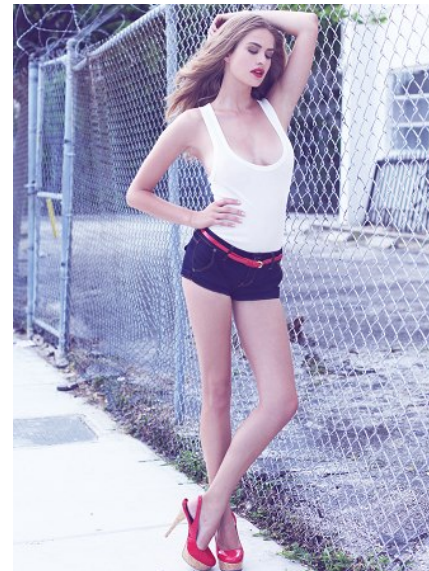

KARIN

MODELS AGENCY

MAAIKE DE PAUW

HEIGHT 178CM/5'10" | BUST 88CM/34.5"D | WAIST 65CM/25.5" | HIPS 89 CM/35" | SHOES 40 EU/9 US/6.5 UK | HAIR DARK BLONDE | EYES GREEN

KARIN

MODELS AGENCY

MAAIKE DE PAUW

HEIGHT 178CM/5'10" | BUST 88CM/34.5"D | WAIST 65CM/25.5" | HIPS 89 CM/35" | SHOES 40 EU/9 US/6.5 UK | HAIR DARK BLONDE | EYES GREEN