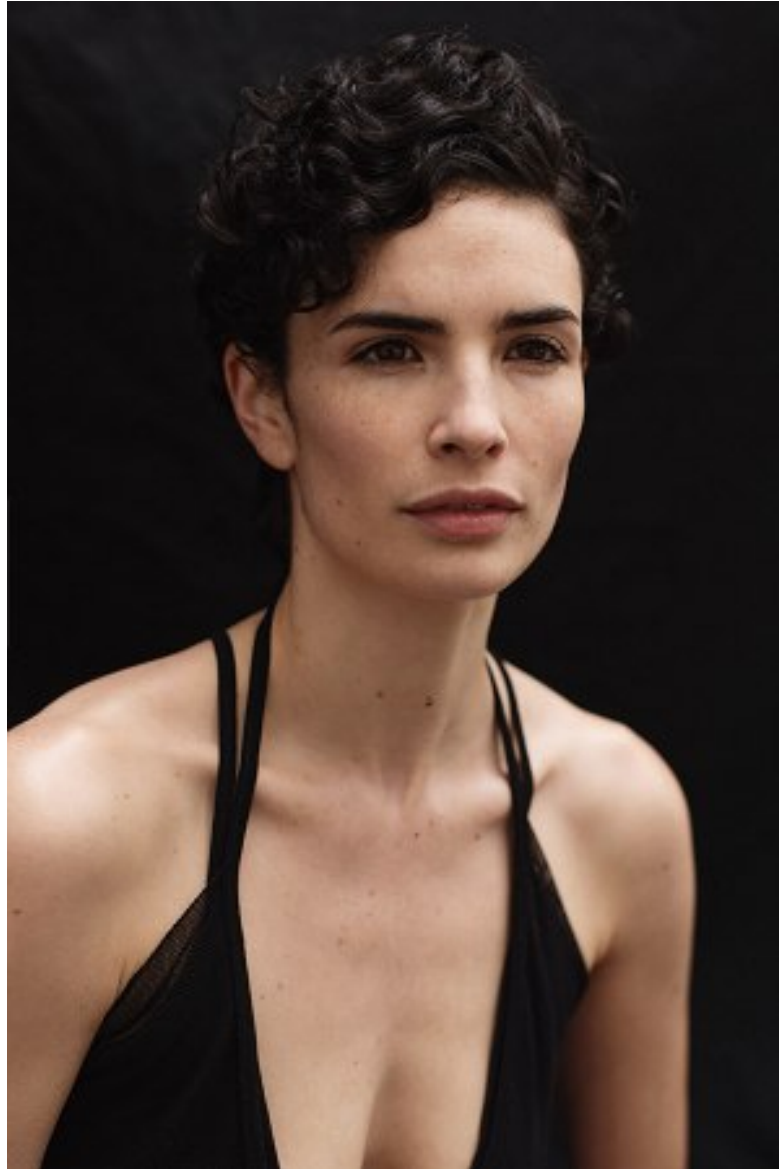

KARIN

MODELS AGENCY

SUZANNE MEYER

HEIGHT 169CM/5'6.5" | BUST 83CM/32.5"B | WAIST 66CM/26" | HIPS 93CM/36.5" | SIZE 38 EU/8 US/10 UK | SHOES 39 EU/8 US/6 UK | HAIR BROWN | EYES BROWN

KARIN

MODELS AGENCY

SUZANNE MEYER

HEIGHT 169CM/5'6.5" | BUST 83CM/32.5"B | WAIST 66CM/26" | HIPS 93CM/36.5" | SIZE 38 EU/8 US/10 UK | SHOES 39 EU/8 US/6 UK | HAIR BROWN | EYES BROWN

KARIN

MODELS AGENCY

SUZANNE MEYER

HEIGHT 169CM/5'6.5" | BUST 83CM/32.5"B | WAIST 66CM/26" | HIPS 93CM/36.5" | SIZE 38 EU/8 US/10 UK | SHOES 39 EU/8 US/6 UK | HAIR BROWN | EYES BROWN

KARIN

MODELS AGENCY

SUZANNE MEYER

HEIGHT 169CM/5'6.5" | BUST 83CM/32.5"B | WAIST 66CM/26" | HIPS 93CM/36.5" | SIZE 38 EU/8 US/10 UK | SHOES 39 EU/8 US/6 UK | HAIR BROWN | EYES BROWN