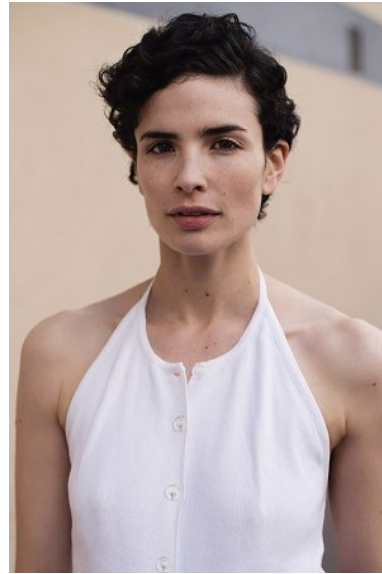

KARIN

MODELS AGENCY

SUZANNE MEYER

HEIGHT 169CM/5'6.5" | BUST 83CM/32.5"B | WAIST 66CM/26" | HIPS 93CM/36.5" | SIZE 38 EU/8 US/10 UK | SHOES 39 EU/8 US/6 UK | HAIR BROWN | EYES BROWN