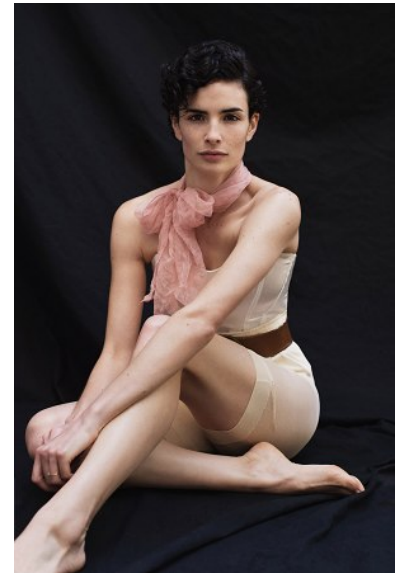

KARIN

MODELS AGENCY

SUZANNE MEYER

HEIGHT 169CM/5'6.5" | BUST 83CM/32.5"B | WAIST 66CM/26" | HIPS 93CM/36.5" | SIZE 38 EU/8 US/10 UK | SHOES 39 EU/8 US/6 UK | HAIR BROWN | EYES BROWN

KARIN

MODELS AGENCY

SUZANNE MEYER

HEIGHT 169CM/5'6.5" | BUST 83CM/32.5"B | WAIST 66CM/26" | HIPS 93CM/36.5" | SIZE 38 EU/8 US/10 UK | SHOES 39 EU/8 US/6 UK | HAIR BROWN | EYES BROWN

KARIN

MODELS AGENCY

SUZANNE MEYER

HEIGHT 169CM/5'6.5" | BUST 83CM/32.5"B | WAIST 66CM/26" | HIPS 93CM/36.5" | SIZE 38 EU/8 US/10 UK | SHOES 39 EU/8 US/6 UK | HAIR BROWN | EYES BROWN

KARIN

MODELS AGENCY

SUZANNE MEYER

HEIGHT 169CM/5'6.5" | BUST 83CM/32.5"B | WAIST 66CM/26" | HIPS 93CM/36.5" | SIZE 38 EU/8 US/10 UK | SHOES 39 EU/8 US/6 UK | HAIR BROWN | EYES BROWN