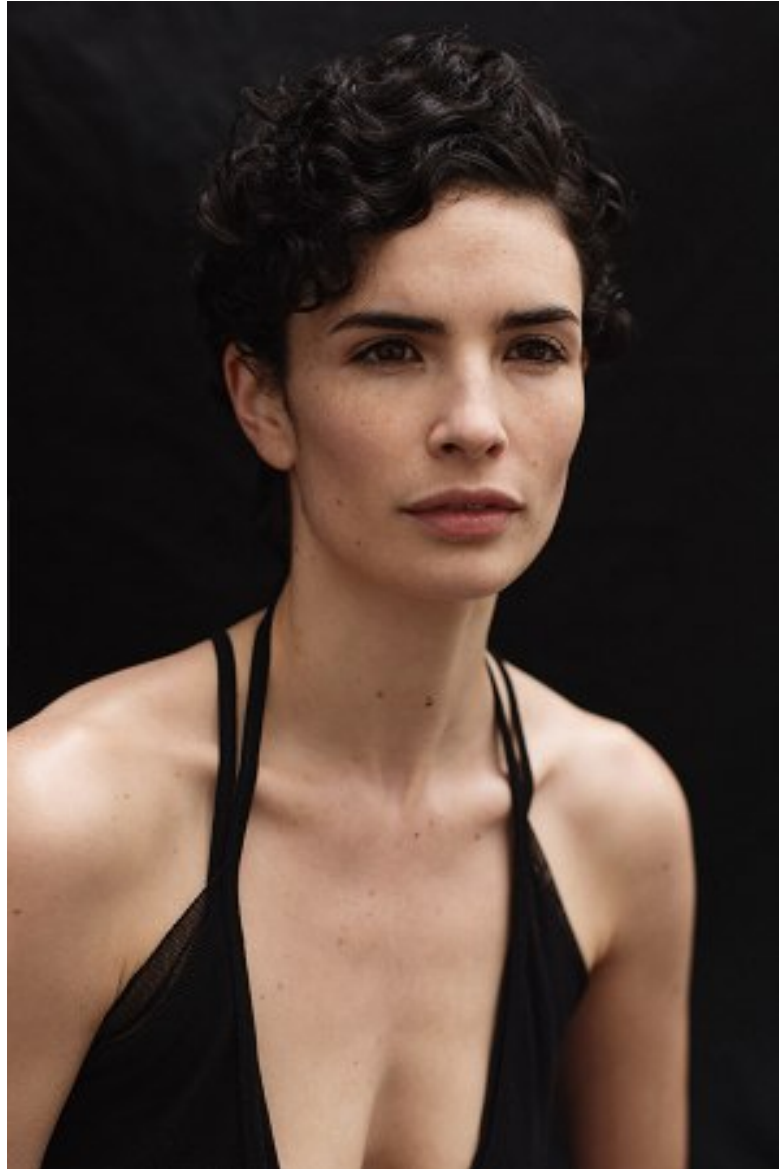

# KARIN

---

MODELS AGENCY

SUZANNE MEYER

HEIGHT 169CM/5'6.5" | BUST 83CM/32.5"B | WAIST 66CM/26" | HIPS 93CM/36.5" | SIZE 38 EU/8 US/10 UK | SHOES 39 EU/8 US/6 UK | HAIR BROWN | EYES BROWN

## SUZANNE MEYER

HEIGHT 169CM/5'6.5" | BUST 83CM/32.5"B | WAIST 66CM/26" | HIPS 93CM/36.5" | SIZE 38 EU/8 US/10 UK | SHOES 39 EU/8 US/6 UK | HAIR BROWN | EYES BROWN