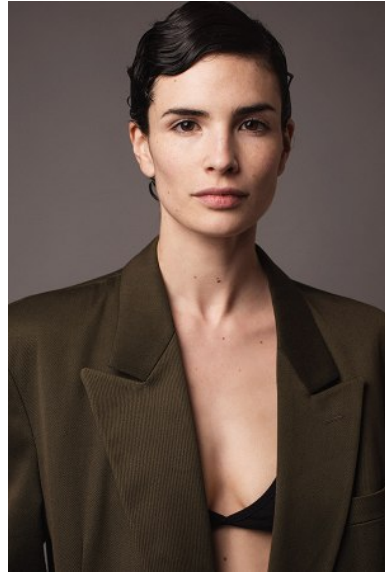

KARIN

MODELS AGENCY

SUZANNE MEYER

HEIGHT 169CM/5'6.5" | BUST 83CM/32.5"B | WAIST 66CM/26" | HIPS 93CM/36.5" | SIZE 38 EU/8 US/10 UK | SHOES 39 EU/8 US/6 UK | HAIR BROWN | EYES BROWN