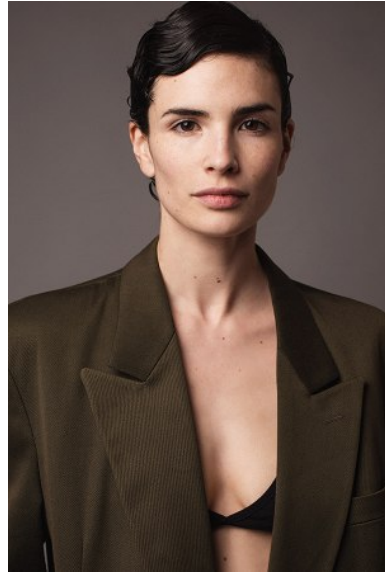

KARIN

MODELS AGENCY

SUZANNE MEYER

HEIGHT 169CM/5'6.5" | BUST 83CM/32.5"B | WAIST 66CM/26" | HIPS 93CM/36.5" | SIZE 38 EU/8 US/10 UK | SHOES 39 EU/8 US/6 UK | HAIR BROWN | EYES BROWN

KARIN

MODELS AGENCY

SUZANNE MEYER

HEIGHT 169CM/5'6.5" | BUST 83CM/32.5"B | WAIST 66CM/26" | HIPS 93CM/36.5" | SIZE 38 EU/8 US/10 UK | SHOES 39 EU/8 US/6 UK | HAIR BROWN | EYES BROWN

KARIN

MODELS AGENCY

SUZANNE MEYER

HEIGHT 169CM/5'6.5" | BUST 83CM/32.5"B | WAIST 66CM/26" | HIPS 93CM/36.5" | SIZE 38 EU/8 US/10 UK | SHOES 39 EU/8 US/6 UK | HAIR BROWN | EYES BROWN

KARIN

MODELS AGENCY

SUZANNE MEYER

HEIGHT 169CM/5'6.5" | BUST 83CM/32.5"B | WAIST 66CM/26" | HIPS 93CM/36.5" | SIZE 38 EU/8 US/10 UK | SHOES 39 EU/8 US/6 UK | HAIR BROWN | EYES BROWN