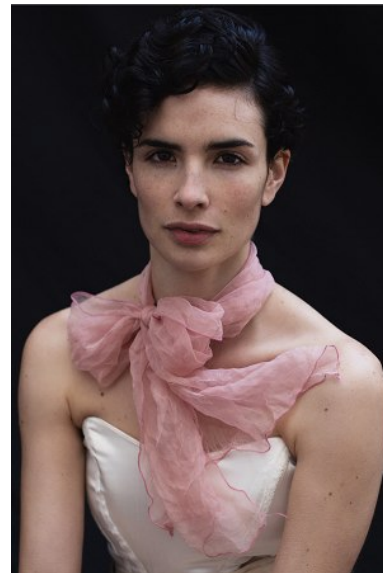

KARIN

MODELS AGENCY

SUZANNE MEYER

HEIGHT 169CM/5'6.5" | BUST 83CM/32.5"B | WAIST 66CM/26" | HIPS 93CM/36.5" | SIZE 38 EU/8 US/10 UK | SHOES 39 EU/8 US/6 UK | HAIR BROWN | EYES BROWN