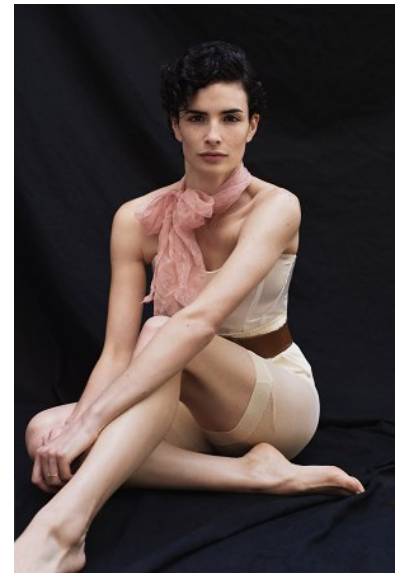

KARIN

MODELS AGENCY

SUZANNE MEYER

HEIGHT 169CM/5'6.5" | BUST 83CM/32.5"B | WAIST 66CM/26" | HIPS 93CM/36.5" | SIZE 38 EU/8 US/10 UK | SHOES 39 EU/8 US/6 UK | HAIR BROWN | EYES BROWN