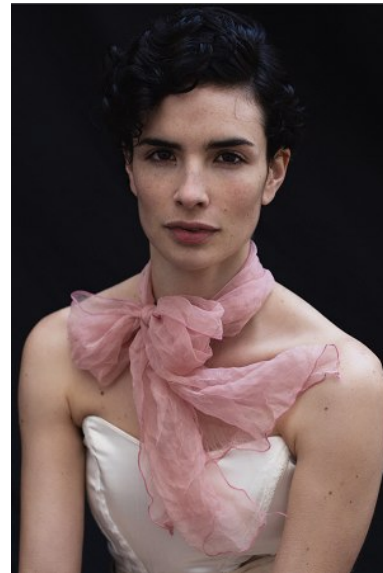

KARIN

MODELS AGENCY

SUZANNE MEYER

HEIGHT 169CM/5'6.5" | BUST 83CM/32.5"B | WAIST 66CM/26" | HIPS 93CM/36.5" | SIZE 38 EU/8 US/10 UK | SHOES 39 EU/8 US/6 UK | HAIR BROWN | EYES BROWN

KARIN

MODELS AGENCY

SUZANNE MEYER

HEIGHT 169CM/5'6.5" | BUST 83CM/32.5"B | WAIST 66CM/26" | HIPS 93CM/36.5" | SIZE 38 EU/8 US/10 UK | SHOES 39 EU/8 US/6 UK | HAIR BROWN | EYES BROWN

KARIN

MODELS AGENCY

SUZANNE MEYER

HEIGHT 169CM/5'6.5" | BUST 83CM/32.5"B | WAIST 66CM/26" | HIPS 93CM/36.5" | SIZE 38 EU/8 US/10 UK | SHOES 39 EU/8 US/6 UK | HAIR BROWN | EYES BROWN

KARIN

MODELS AGENCY

SUZANNE MEYER

HEIGHT 169CM/5'6.5" | BUST 83CM/32.5"B | WAIST 66CM/26" | HIPS 93CM/36.5" | SIZE 38 EU/8 US/10 UK | SHOES 39 EU/8 US/6 UK | HAIR BROWN | EYES BROWN