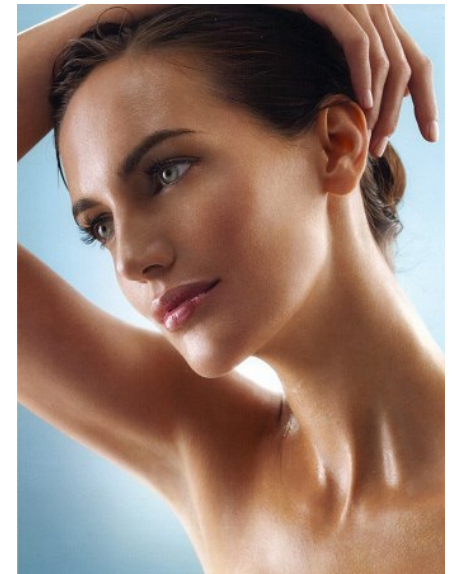

KARIN

MODELS AGENCY

EMILY CAILLON

HEIGHT 176CM/5'9.5" | BUST 84CM/33"C | WAIST 64CM/25" | HIPS 91 CM/36" | SIZE 38 EU/8 US/10 UK | SHOES 39.5 EU/8.5 US/6 UK | HAIR DARK BROWN | EYES BLUE