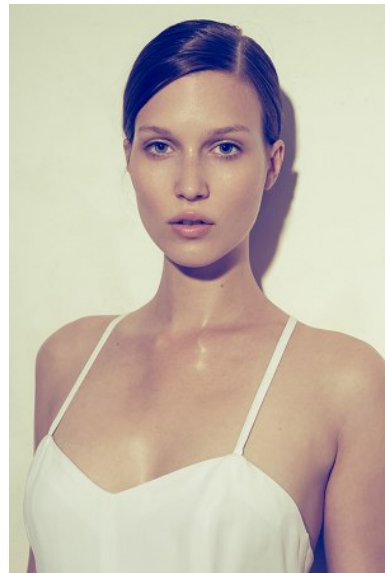

KARIN

MODELS AGENCY

TERRY

HEIGHT 175CM/5'9" | BUST 86CM/34"B | WAIST 60CM/23.5" | HIPS 92CM/36" | SHOES 39 EU/8 US/6 UK | HAIR LIGHT BROWN | EYES BLUE

KARIN

MODELS AGENCY

TERRY

HEIGHT 175CM/5'9" | BUST 86CM/34"B | WAIST 60CM/23.5" | HIPS 92CM/36" | SHOES 39 EU/8 US/6 UK | HAIR LIGHT BROWN | EYES BLUE