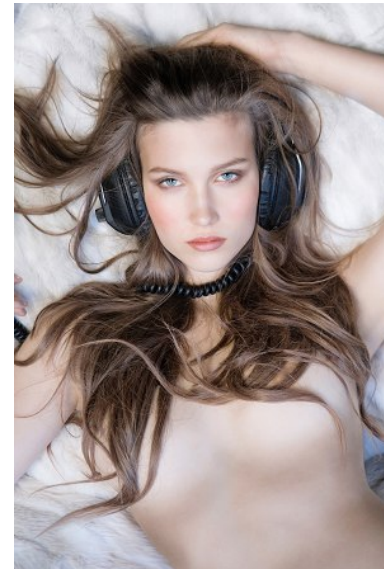

KARIN

MODELS AGENCY

TERRY

HEIGHT 175CM/5'9" | BUST 86CM/34"B | WAIST 60CM/23.5" | HIPS 92CM/36" | SHOES 39 EU/8 US/6 UK | HAIR LIGHT BROWN | EYES BLUE

KARIN

MODELS AGENCY

TERRY

HEIGHT 175CM/5'9" | BUST 86CM/34"B | WAIST 60CM/23.5" | HIPS 92CM/36" | SHOES 39 EU/8 US/6 UK | HAIR LIGHT BROWN | EYES BLUE