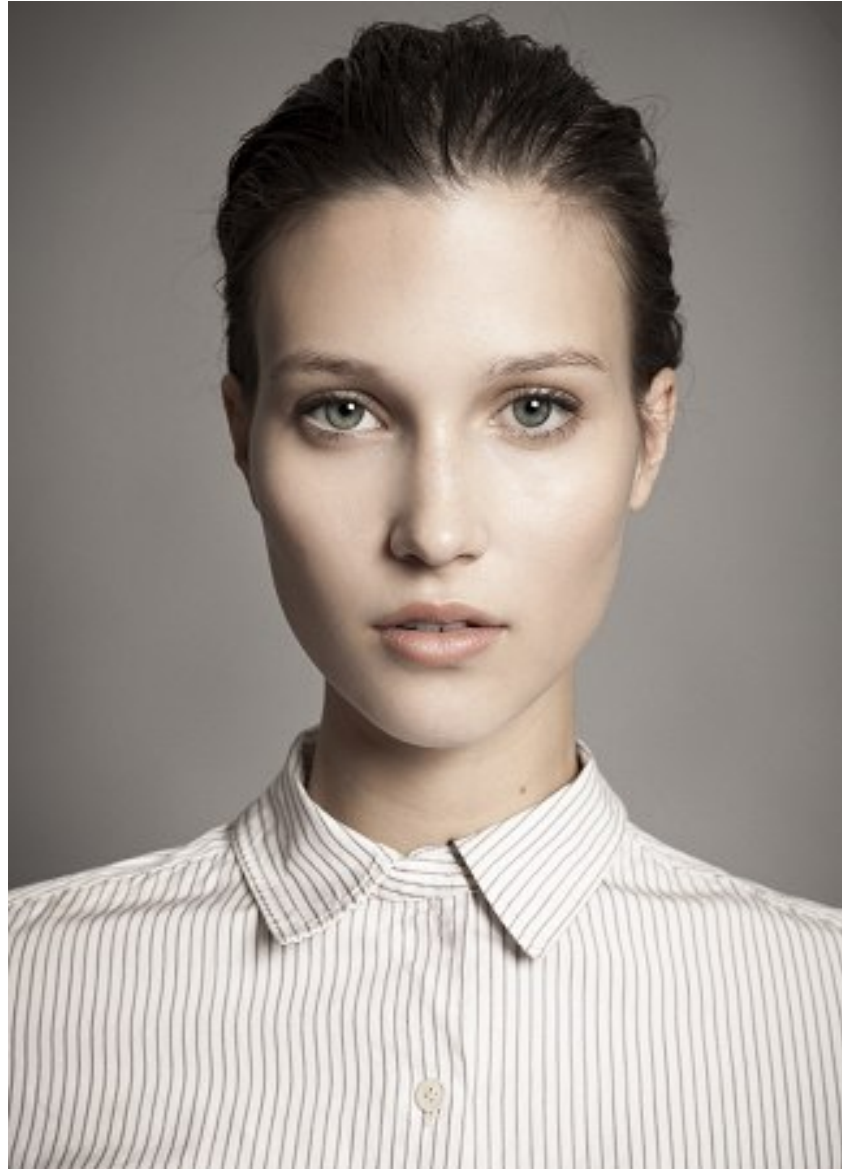

KARIN

MODELS AGENCY

TERRY

HEIGHT 175CM/5'9" | BUST 86CM/34"B | WAIST 60CM/23.5" | HIPS 92CM/36" | SHOES 39 EU/8 US/6 UK | HAIR LIGHT BROWN | EYES BLUE

KARIN

MODELS AGENCY

TERRY

HEIGHT 175CM/5'9" | BUST 86CM/34"B | WAIST 60CM/23.5" | HIPS 92CM/36" | SHOES 39 EU/8 US/6 UK | HAIR LIGHT BROWN | EYES BLUE