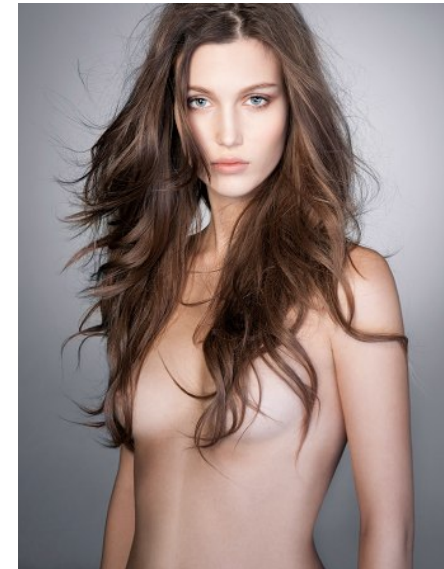

KARIN

MODELS AGENCY

TERRY

HEIGHT 175CM/5'9" | BUST 86CM/34"B | WAIST 60CM/23.5" | HIPS 92CM/36" | SHOES 39 EU/8 US/6 UK | HAIR LIGHT BROWN | EYES BLUE

KARIN

MODELS AGENCY

TERRY

HEIGHT 175CM/5'9" | BUST 86CM/34"B | WAIST 60CM/23.5" | HIPS 92CM/36" | SHOES 39 EU/8 US/6 UK | HAIR LIGHT BROWN | EYES BLUE