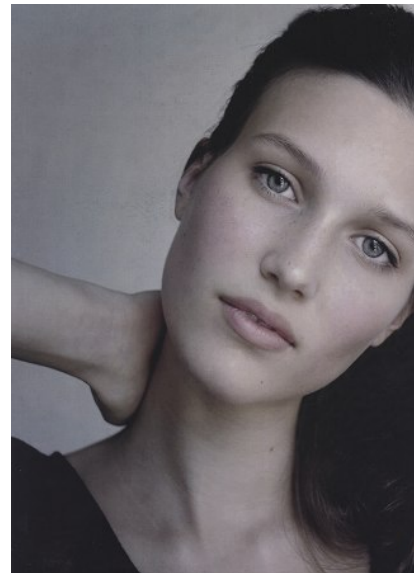

KARIN

MODELS AGENCY

TERRY

HEIGHT 175CM/5'9" | BUST 86CM/34"B | WAIST 60CM/23.5" | HIPS 92CM/36" | SHOES 39 EU/8 US/6 UK | HAIR LIGHT BROWN | EYES BLUE

KARIN

MODELS AGENCY

TERRY

HEIGHT 175CM/5'9" | BUST 86CM/34"B | WAIST 60CM/23.5" | HIPS 92CM/36" | SHOES 39 EU/8 US/6 UK | HAIR LIGHT BROWN | EYES BLUE