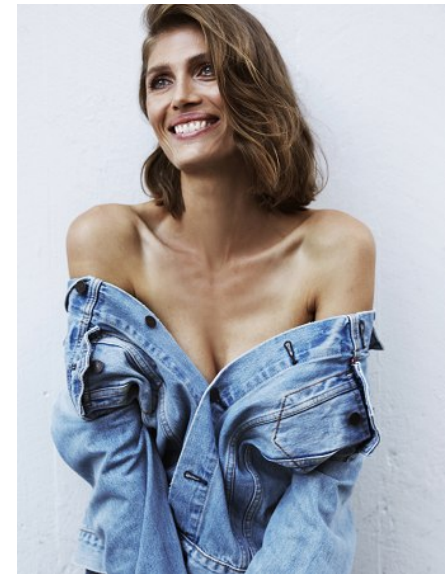

KARIN

MODELS AGENCY

SARA MARIA DYRBERG

HEIGHT 181CM/5'11.5" | BUST 81CM/32"B | WAIST 65CM/25.5" | HIPS 94 CM/37" | SHOES 41 EU/10 US/7 UK | HAIR DARK BLONDE | EYES BLUE