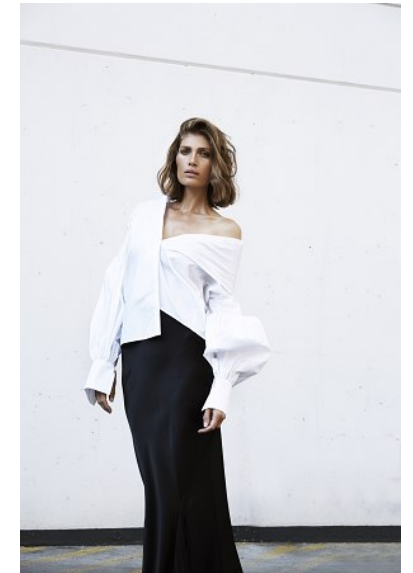

KARIN

MODELS AGENCY

SARA MARIA DYRBERG

HEIGHT 181CM/5'11.5" | BUST 81CM/32"B | WAIST 65CM/25.5" | HIPS 94 CM/37" | SHOES 41 EU/10 US/7 UK | HAIR DARK BLONDE | EYES BLUE