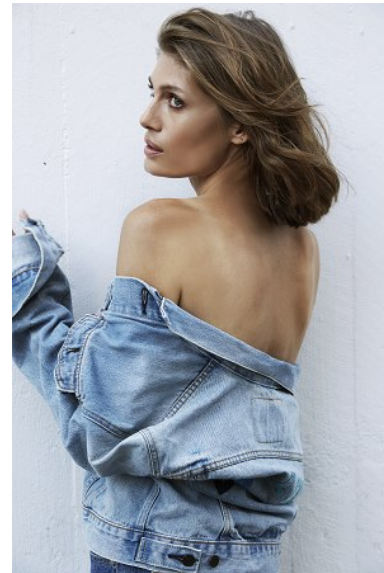

KARIN

MODELS AGENCY

SARA MARIA DYRBERG

HEIGHT 181CM/5'11.5" | BUST 81CM/32"B | WAIST 65CM/25.5" | HIPS 94 CM/37" | SHOES 41 EU/10 US/7 UK | HAIR DARK BLONDE | EYES BLUE