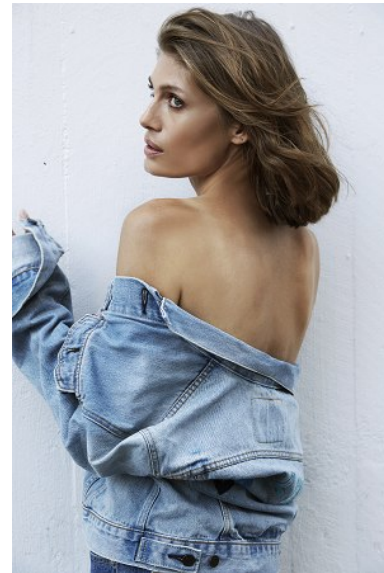

KARIN

MODELS AGENCY

SARA MARIA DYRBERG

HEIGHT 181CM/5'11.5" | BUST 81CM/32"B | WAIST 65CM/25.5" | HIPS 94 CM/37" | SHOES 41 EU/10 US/7 UK | HAIR DARK BLONDE | EYES BLUE

KARIN

MODELS AGENCY

SARA MARIA DYRBERG