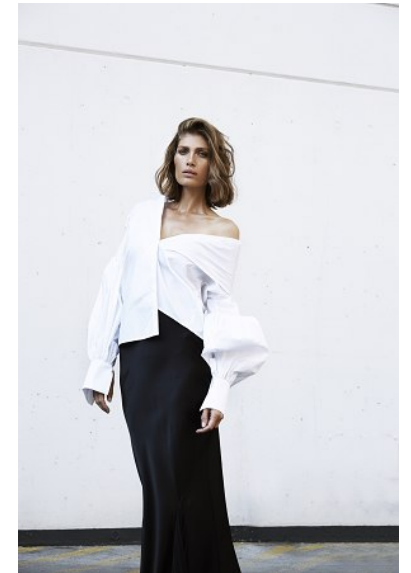

KARIN

MODELS AGENCY

SARA MARIA DYRBERG

HEIGHT 181CM/5'11.5" | BUST 81CM/32"B | WAIST 65CM/25.5" | HIPS 94 CM/37" | SHOES 41 EU/10 US/7 UK | HAIR DARK BLONDE | EYES BLUE

KARIN

MODELS AGENCY

SARA MARIA DYRBERG