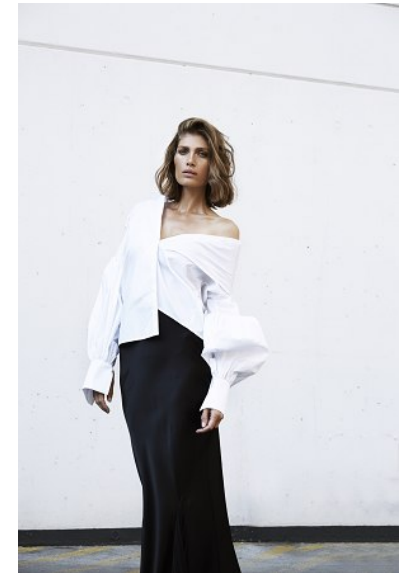

KARIN

MODELS AGENCY

SARA MARIA DYRBERG

HEIGHT 181CM/5'11.5" | BUST 81CM/32"B | WAIST 65CM/25.5" | HIPS 94 CM/37" | SHOES 41 EU/10 US/7 UK | HAIR DARK BLONDE | EYES BLUE