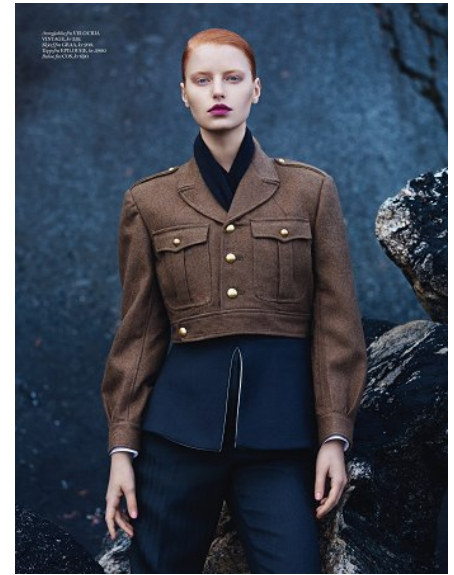

KARIN

MODELS AGENCY

HELENE HAMMER

HEIGHT 178CM/5'10" | BUST 88CM/34.5"C | WAIST 61CM/24" | HIPS 90CM/35.5" | SHOES 39 EU/8 US/6 UK | HAIR RED | EYES BLUE