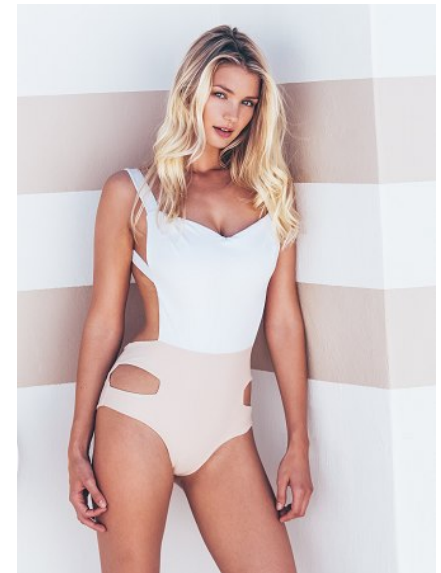

KARIN

MODELS AGENCY

VERITY HENSEY

HEIGHT 175CM/5'9" | BUST 82CM/32.5"D | WAIST 64CM/25" | HIPS 89 CM/35" | SHOES 39 EU/8 US/6 UK | HAIR BLONDE | EYES BLUE/GREEN

KARIN

MODELS AGENCY

VERITY HENSEY

HEIGHT 175CM/5'9" | BUST 82CM/32.5"D | WAIST 64CM/25" | HIPS 89 CM/35" | SHOES 39 EU/8 US/6 UK | HAIR BLONDE | EYES BLUE/GREEN

KARIN

MODELS AGENCY

VERITY HENSEY

HEIGHT 175CM/5'9" | BUST 82CM/32.5"D | WAIST 64CM/25" | HIPS 89 CM/35" | SHOES 39 EU/8 US/6 UK | HAIR BLONDE | EYES BLUE/GREEN