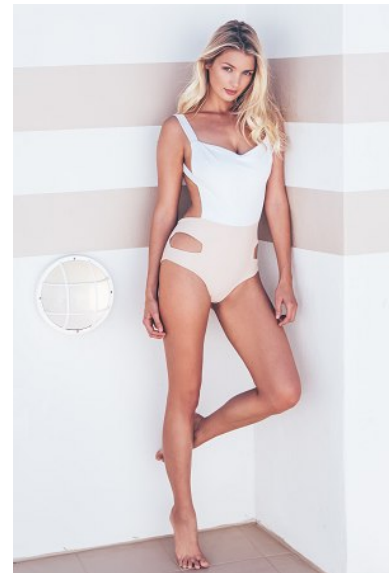

KARIN

MODELS AGENCY

VERITY HENSEY

HEIGHT 175CM/5'9" | BUST 82CM/32.5"D | WAIST 64CM/25" | HIPS 89 CM/35" | SHOES 39 EU/8 US/6 UK | HAIR BLONDE | EYES BLUE/GREEN

KARIN

MODELS AGENCY

VERITY HENSEY

HEIGHT 175CM/5'9" | BUST 82CM/32.5"D | WAIST 64CM/25" | HIPS 89 CM/35" | SHOES 39 EU/8 US/6 UK | HAIR BLONDE | EYES BLUE/GREEN