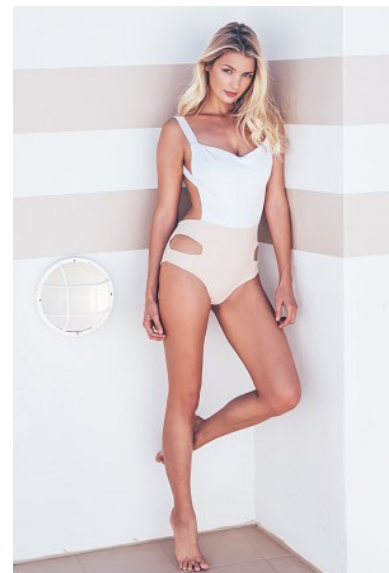

KARIN

MODELS AGENCY

VERITY HENSEY

HEIGHT 175CM/5'9" | BUST 82CM/32.5"D | WAIST 64CM/25" | HIPS 89 CM/35" | SHOES 39 EU/8 US/6 UK | HAIR BLONDE | EYES BLUE/GREEN

KARIN

MODELS AGENCY

VERITY HENSEY

HEIGHT 175CM/5'9" | BUST 82CM/32.5"D | WAIST 64CM/25" | HIPS 89 CM/35" | SHOES 39 EU/8 US/6 UK | HAIR BLONDE | EYES BLUE/GREEN