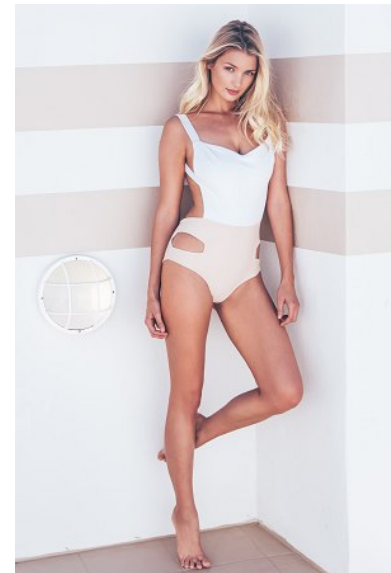

KARIN

MODELS AGENCY

VERITY HENSEY

HEIGHT 175CM/5'9" | BUST 82CM/32.5"D | WAIST 64CM/25" | HIPS 89 CM/35" | SHOES 39 EU/8 US/6 UK | HAIR BLONDE | EYES BLUE/GREEN

KARIN

MODELS AGENCY

VERITY HENSEY

HEIGHT 175CM/5'9" | BUST 82CM/32.5"D | WAIST 64CM/25" | HIPS 89 CM/35" | SHOES 39 EU/8 US/6 UK | HAIR BLONDE | EYES BLUE/GREEN

KARIN

MODELS AGENCY

VERITY HENSEY

HEIGHT 175CM/5'9" | BUST 82CM/32.5"D | WAIST 64CM/25" | HIPS 89 CM/35" | SHOES 39 EU/8 US/6 UK | HAIR BLONDE | EYES BLUE/GREEN