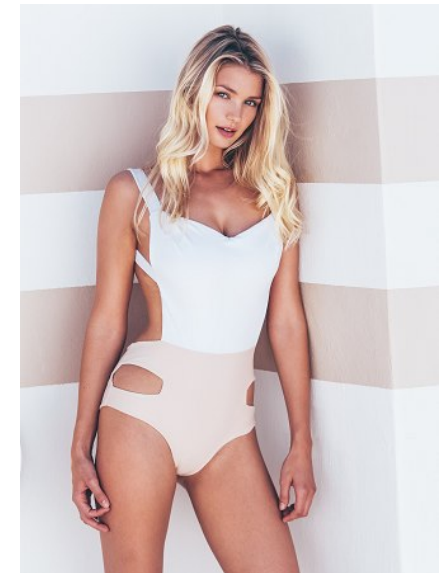

KARIN

MODELS AGENCY

VERITY HENSEY

HEIGHT 175CM/5'9" | BUST 82CM/32.5"D | WAIST 64CM/25" | HIPS 89 CM/35" | SHOES 39 EU/8 US/6 UK | HAIR BLONDE | EYES BLUE/GREEN

KARIN

MODELS AGENCY

VERITY HENSEY

HEIGHT 175CM/5'9" | BUST 82CM/32.5"D | WAIST 64CM/25" | HIPS 89 CM/35" | SHOES 39 EU/8 US/6 UK | HAIR BLONDE | EYES BLUE/GREEN

KARIN

MODELS AGENCY

VERITY HENSEY

HEIGHT 175CM/5'9" | BUST 82CM/32.5"D | WAIST 64CM/25" | HIPS 89 CM/35" | SHOES 39 EU/8 US/6 UK | HAIR BLONDE | EYES BLUE/GREEN