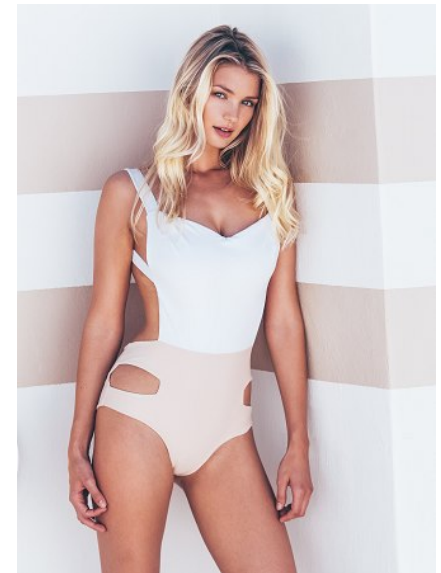

KARIN

MODELS AGENCY

VERITY HENSEY

HEIGHT 175CM/5'9" | BUST 82CM/32.5"D | WAIST 64CM/25" | HIPS 89 CM/35" | SHOES 39 EU/8 US/6 UK | HAIR BLONDE | EYES BLUE/GREEN

KARIN

MODELS AGENCY

VERITY HENSEY

HEIGHT 175CM/5'9" | BUST 82CM/32.5"D | WAIST 64CM/25" | HIPS 89 CM/35" | SHOES 39 EU/8 US/6 UK | HAIR BLONDE | EYES BLUE/GREEN