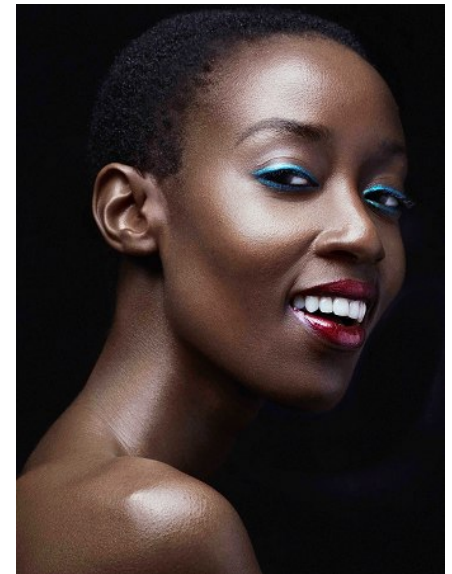

KARIN

MODELS AGENCY

TASHA MOORE

HEIGHT 180CM/5'11" | BUST 81CM/32"A | WAIST 60CM/23.5" | HIPS 86 CM/34" | SHOES 40 EU/9 US/6.5 UK | HAIR BLACK | EYES BROWN

KARIN

MODELS AGENCY

TASHA MOORE

HEIGHT 180CM/5'11" | BUST 81CM/32"A | WAIST 60CM/23.5" | HIPS 86 CM/34" | SHOES 40 EU/9 US/6.5 UK | HAIR BLACK | EYES BROWN