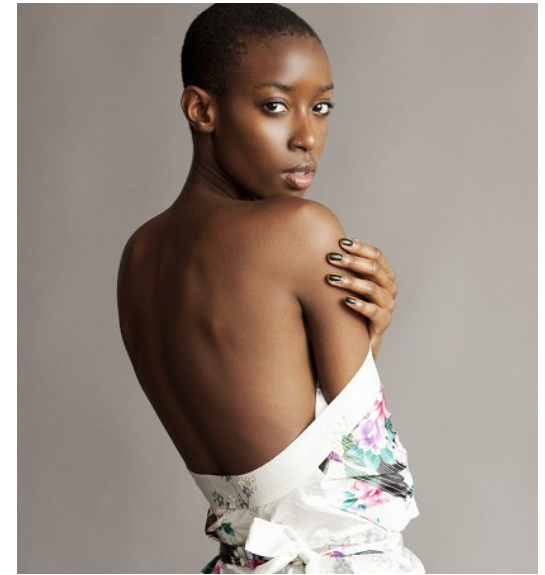

KARIN

MODELS AGENCY

TASHA MOORE

HEIGHT 180CM/5'11" | BUST 81CM/32"A | WAIST 60CM/23.5" | HIPS 86 CM/34" | SHOES 40 EU/9 US/6.5 UK | HAIR BLACK | EYES BROWN

KARIN

MODELS AGENCY

TASHA MOORE

HEIGHT 180CM/5'11" | BUST 81CM/32"A | WAIST 60CM/23.5" | HIPS 86 CM/34" | SHOES 40 EU/9 US/6.5 UK | HAIR BLACK | EYES BROWN

KARIN

MODELS AGENCY

TASHA MOORE

HEIGHT 180CM/5'11" | BUST 81CM/32"A | WAIST 60CM/23.5" | HIPS 86 CM/34" | SHOES 40 EU/9 US/6.5 UK | HAIR BLACK | EYES BROWN