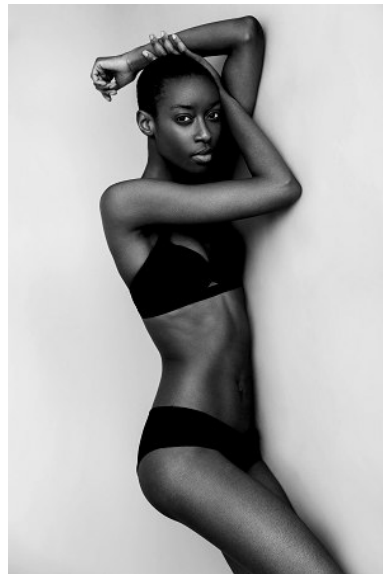

KARIN

MODELS AGENCY

TASHA MOORE

HEIGHT 180CM/5'11" | BUST 81CM/32"A | WAIST 60CM/23.5" | HIPS 86 CM/34" | SHOES 40 EU/9 US/6.5 UK | HAIR BLACK | EYES BROWN

KARIN

MODELS AGENCY

TASHA MOORE

HEIGHT 180CM/5'11" | BUST 81CM/32"A | WAIST 60CM/23.5" | HIPS 86 CM/34" | SHOES 40 EU/9 US/6.5 UK | HAIR BLACK | EYES BROWN

KARIN

MODELS AGENCY

TASHA MOORE

HEIGHT 180CM/5'11" | BUST 81CM/32"A | WAIST 60CM/23.5" | HIPS 86 CM/34" | SHOES 40 EU/9 US/6.5 UK | HAIR BLACK | EYES BROWN