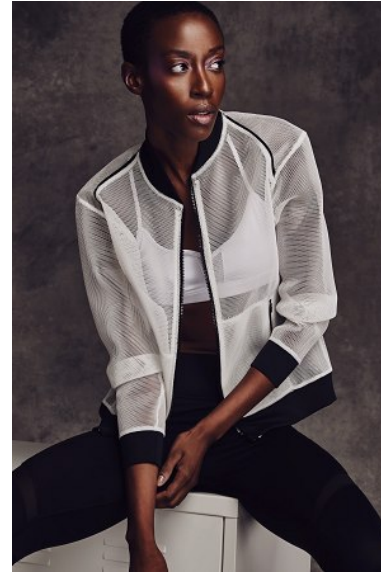

KARIN

MODELS AGENCY

TASHA MOORE

HEIGHT 180CM/5'11" | BUST 81CM/32"A | WAIST 60CM/23.5" | HIPS 86 CM/34" | SHOES 40 EU/9 US/6.5 UK | HAIR BLACK | EYES BROWN

KARIN

MODELS AGENCY

TASHA MOORE

HEIGHT 180CM/5'11" | BUST 81CM/32"A | WAIST 60CM/23.5" | HIPS 86 CM/34" | SHOES 40 EU/9 US/6.5 UK | HAIR BLACK | EYES BROWN