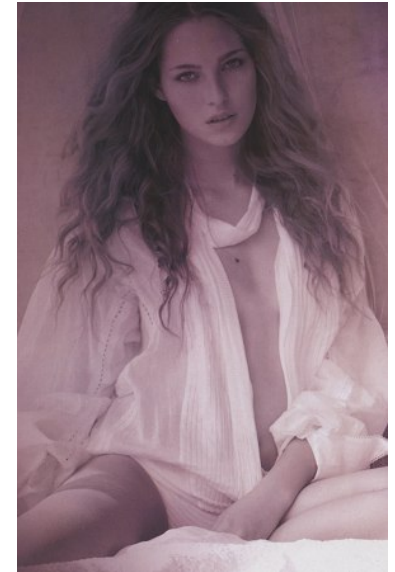

KARIN

MODELS AGENCY

VLADIMIRA CICHOVA

HEIGHT 172CM/5'7.5" | BUST 85CM/33.5" | WAIST 61CM/24" | HIPS 89 CM/35" | SHOES 40 EU/9 US/6.5 UK | HAIR DARK BLONDE | EYES BLUE/GREEN

KARIN

MODELS AGENCY

VLADIMIRA CICHOVA

HEIGHT 172CM/5'7.5" | BUST 85CM/33.5" | WAIST 61CM/24" | HIPS 89 CM/35" | SHOES 40 EU/9 US/6.5 UK | HAIR DARK BLONDE | EYES BLUE/GREEN

KARIN

MODELS AGENCY

VLADIMIRA CICHOVA

HEIGHT 172CM/5'7.5" | BUST 85CM/33.5" | WAIST 61CM/24" | HIPS 89 CM/35" | SHOES 40 EU/9 US/6.5 UK | HAIR DARK BLONDE | EYES BLUE/GREEN