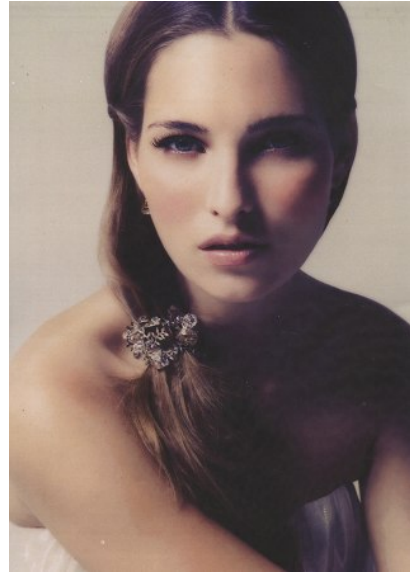

KARIN

MODELS AGENCY

VLADIMIRA CICHOVA

HEIGHT 172CM/5'7.5" | BUST 85CM/33.5" | WAIST 61CM/24" | HIPS 89 CM/35" | SHOES 40 EU/9 US/6.5 UK | HAIR DARK BLONDE | EYES BLUE/GREEN

KARIN

MODELS AGENCY

VLADIMIRA CICHOVA

HEIGHT 172CM/5'7.5" | BUST 85CM/33.5" | WAIST 61CM/24" | HIPS 89 CM/35" | SHOES 40 EU/9 US/6.5 UK | HAIR DARK BLONDE | EYES BLUE/GREEN

KARIN

MODELS AGENCY

VLADIMIRA CICHOVA

HEIGHT 172CM/5'7.5" | BUST 85CM/33.5" | WAIST 61CM/24" | HIPS 89 CM/35" | SHOES 40 EU/9 US/6.5 UK | HAIR DARK BLONDE | EYES BLUE/GREEN