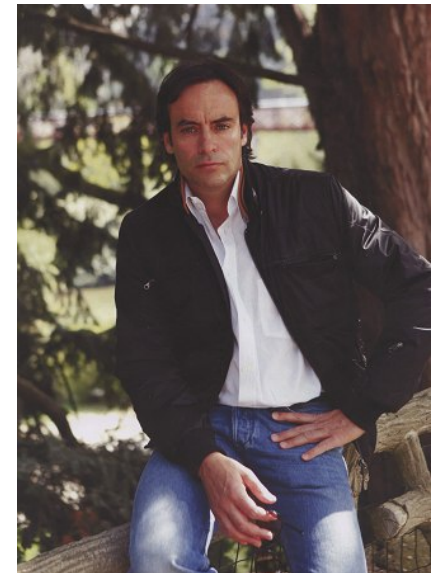

KARIN

MODELS AGENCY

ANTHONY DELON

HAIR BLACK | EYES GREEN

KARIN

MODELS AGENCY

ANTHONY DELON

HAIR BLACK | EYES GREEN

KARIN

MODELS AGENCY

INTERVIEW

ANTHONY DELON

HAIR BLACK | EYES GREEN