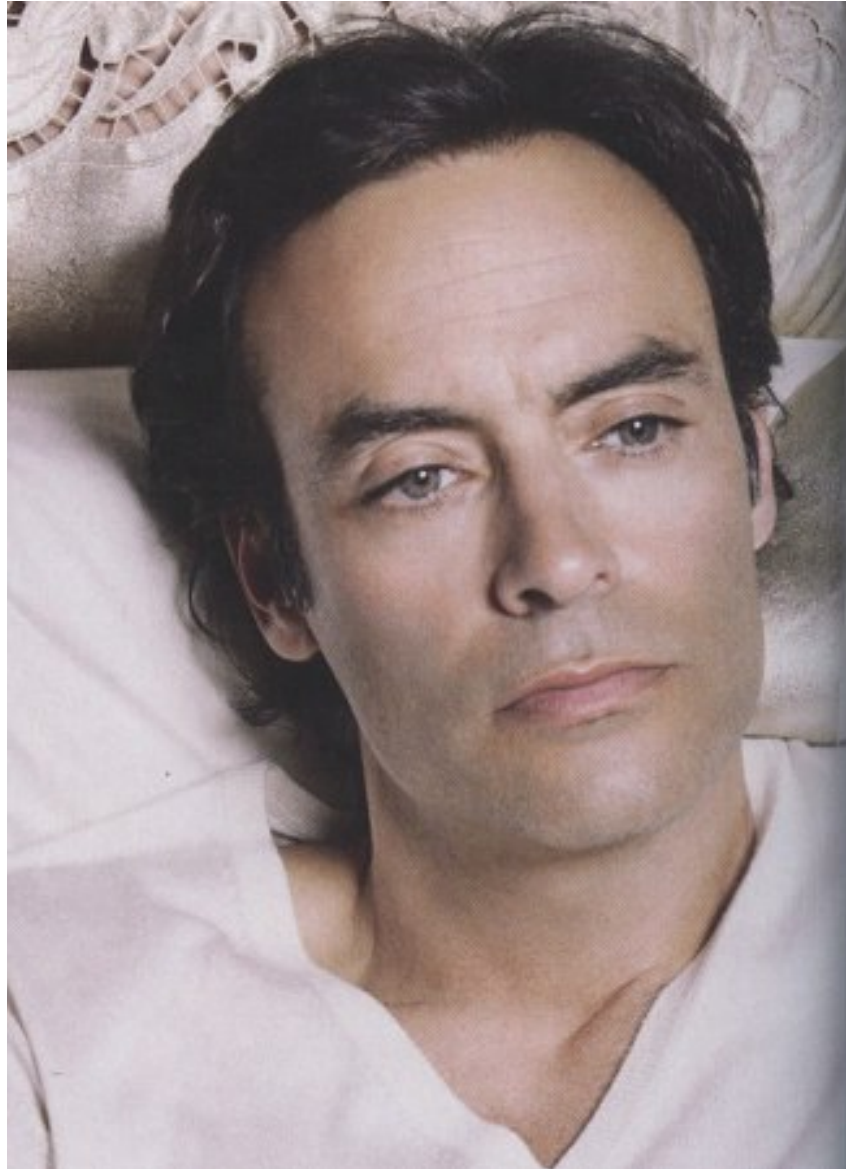

KARIN

MODELS AGENCY

ANTHONY DELON

HAIR BLACK | EYES GREEN

KARIN

MODELS AGENCY

ANTHONY DELON

HAIR BLACK | EYES GREEN

KARIN

MODELS AGENCY

INTERVIEW

ANTHONY DELON
HAIR BLACK | EYES GREEN