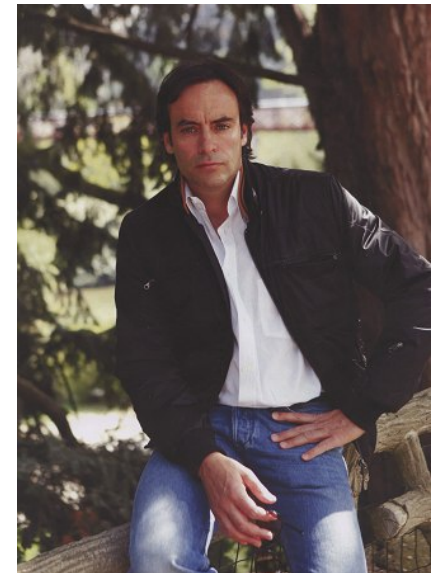

KARIN

MODELS AGENCY

ANTHONY DELON

HAIR BLACK | EYES GREEN

KARIN

MODELS AGENCY

ANTHONY DELON

HAIR BLACK | EYES GREEN

KARIN

MODELS AGENCY

INTERVIEW

ANTHONY DELON
HAIR BLACK | EYES GREEN