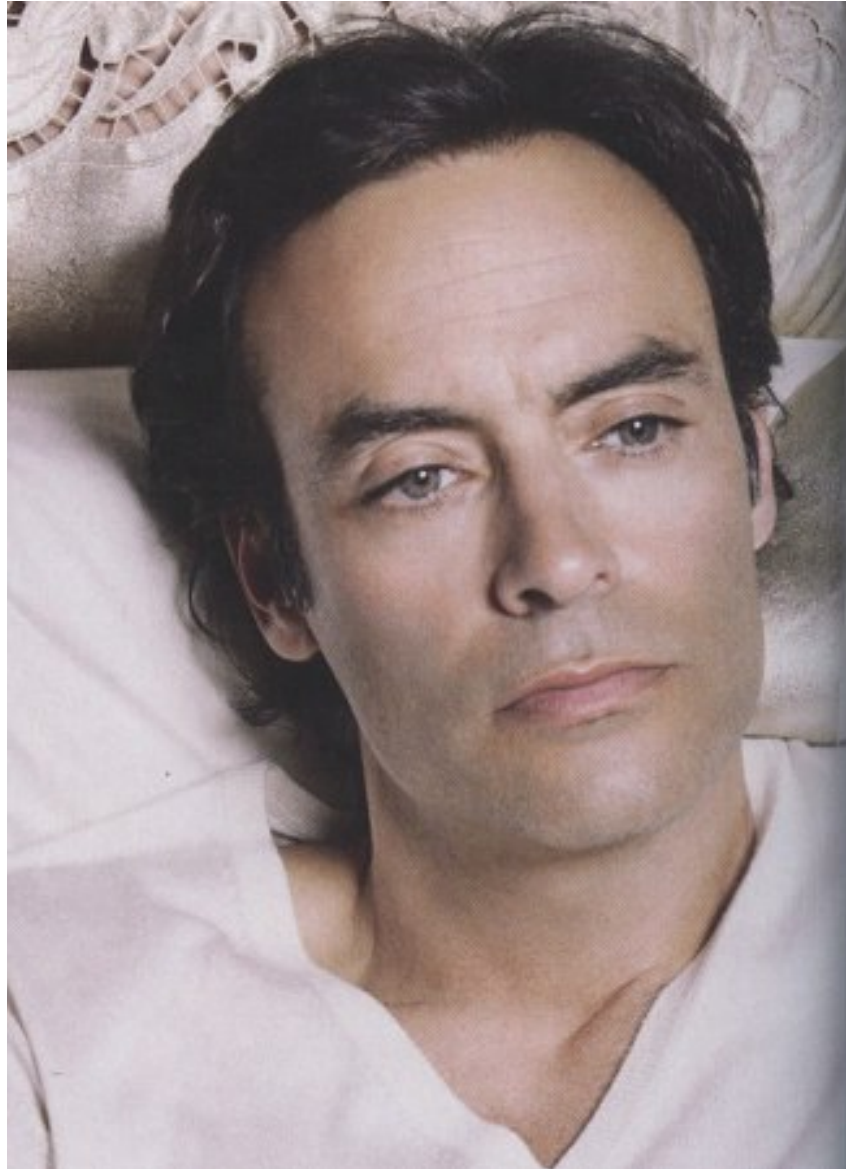

KARIN

MODELS AGENCY

ANTHONY DELON

HAIR BLACK | EYES GREEN

KARIN

MODELS AGENCY

ANTHONY DELON

HAIR BLACK | EYES GREEN

KARIN

MODELS AGENCY

INTERVIEW

ANTHONY DELON

HAIR BLACK | EYES GREEN