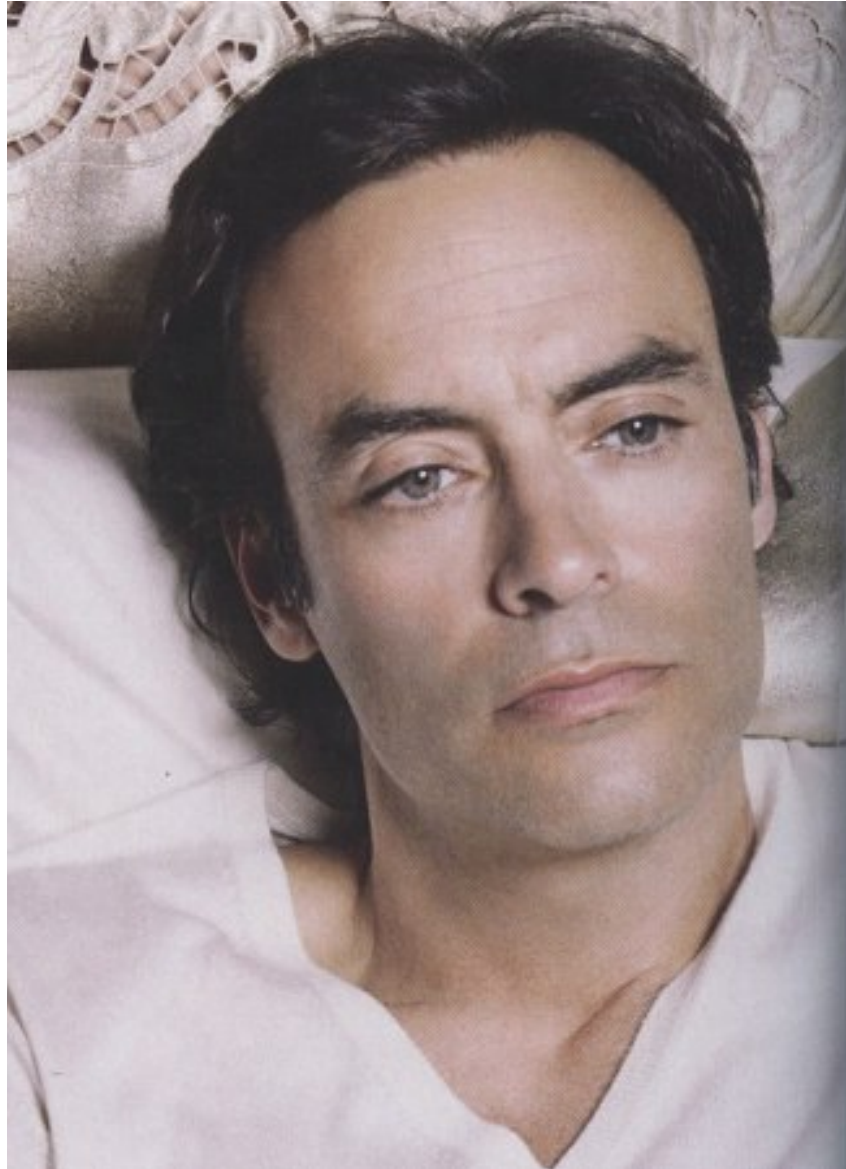

# KARIN

---

MODELS AGENCY

ANTHONY DELON

HAIR BLACK | EYES GREEN

## MODELS AGENCY

ANTHONY DELON

HAIR BLACK | EYES GREEN

## MODELS AGENCY

---

INTERVIEW

ANTHONY DELON  
HAIR BLACK | EYES GREEN