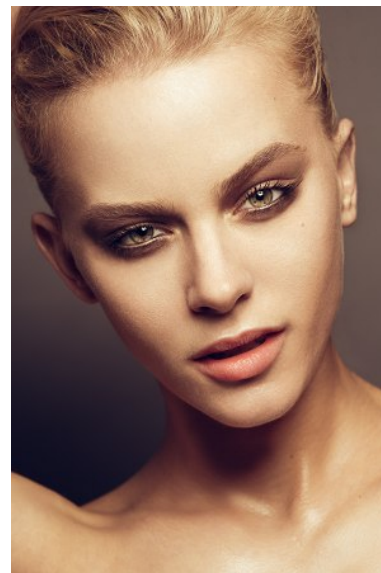

KARIN

MODELS AGENCY

MARINA GILLARDEAU

HEIGHT 168CM/5'6" | BUST 85CM/33.5"B/C | WAIST 57CM/22.5" | HIPS 87CM/34.5" | SHOES 38 EU/7 US/5 UK | HAIR BLONDE | EYES GREEN

KARIN

MODELS AGENCY

MARINA GILLARDEAU

HEIGHT 168CM/5'6" | BUST 85CM/33.5"B/C | WAIST 57CM/22.5" | HIPS 87CM/34.5" | SHOES 38 EU/7 US/5 UK | HAIR BLONDE | EYES GREEN