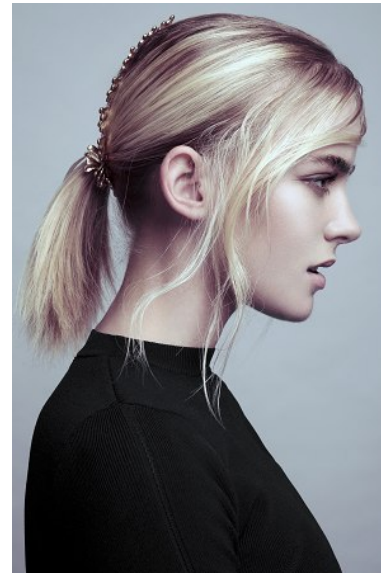

KARIN

MODELS AGENCY

MARINA GILLARDEAU

HEIGHT 168CM/5'6" | BUST 85CM/33.5"B/C | WAIST 57CM/22.5" | HIPS 87CM/34.5" | SHOES 38 EU/7 US/5 UK | HAIR BLONDE | EYES GREEN

KARIN

MODELS AGENCY

MARINA GILLARDEAU

HEIGHT 168CM/5'6" | BUST 85CM/33.5"B/C | WAIST 57CM/22.5" | HIPS 87CM/34.5" | SHOES 38 EU/7 US/5 UK | HAIR BLONDE | EYES GREEN