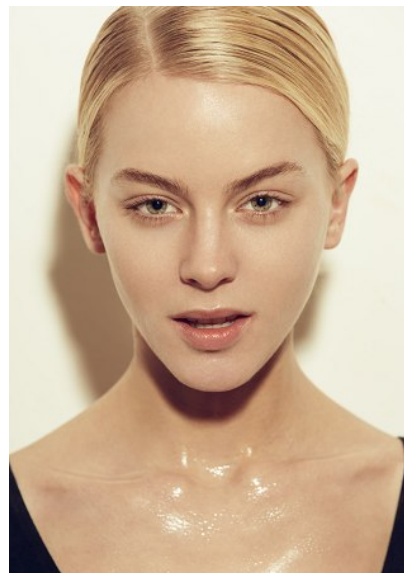

KARIN

MODELS AGENCY

MARINA GILLARDEAU

HEIGHT 168CM/5'6" | BUST 85CM/33.5"B/C | WAIST 57CM/22.5" | HIPS 87CM/34.5" | SHOES 38 EU/7 US/5 UK | HAIR BLONDE | EYES GREEN

KARIN

MODELS AGENCY

MARINA GILLARDEAU

HEIGHT 168CM/5'6" | BUST 85CM/33.5"B/C | WAIST 57CM/22.5" | HIPS 87CM/34.5" | SHOES 38 EU/7 US/5 UK | HAIR BLONDE | EYES GREEN