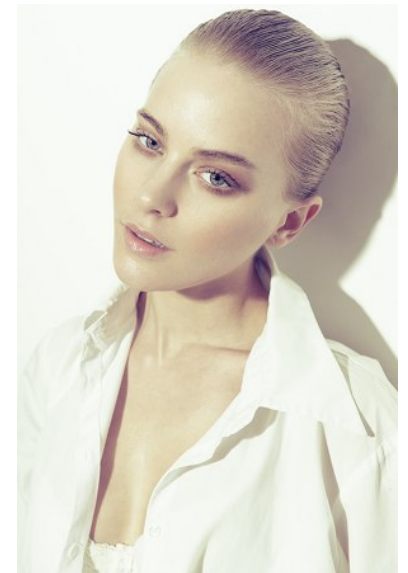

# KARIN

---

MODELS AGENCY

---

**MARINA GILLARDEAU**

HEIGHT 168CM/5'6" | BUST 84CM/33"A | WAIST 57CM/22.5" | HIPS 87CM/34.5" | SHOES 38 EU/7 US/5 UK | HAIR BLONDE | EYES GREEN

## MARINA GILLARDEAU

HEIGHT 168CM/5'6" | BUST 84CM/33"A | WAIST 57CM/22.5" | HIPS 87CM/34.5" | SHOES 38 EU/7 US/5 UK | HAIR BLONDE | EYES GREEN