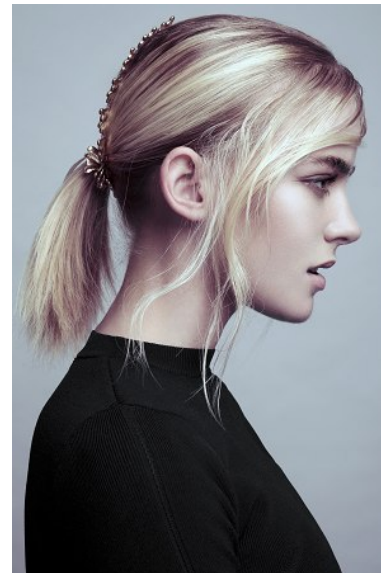

# KARIN

---

MODELS AGENCY

---

**MARINA GILLARDEAU**

HEIGHT 168CM/5'6" | BUST 84CM/33"A | WAIST 57CM/22.5" | HIPS 87CM/34.5" | SHOES 38 EU/7 US/5 UK | HAIR BLONDE | EYES GREEN

## MARINA GILLARDEAU

HEIGHT 168CM/5'6" | BUST 84CM/33"A | WAIST 57CM/22.5" | HIPS 87CM/34.5" | SHOES 38 EU/7 US/5 UK | HAIR BLONDE | EYES GREEN