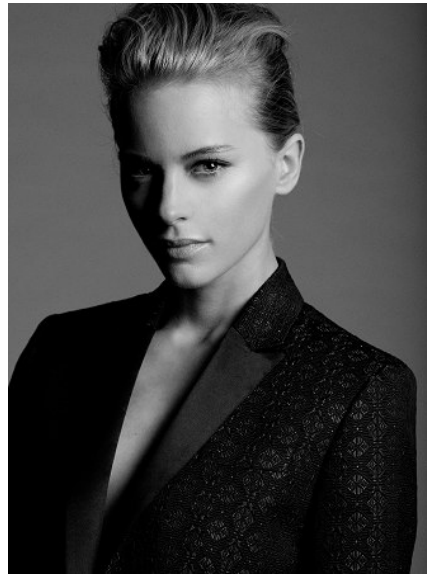

# KARIN

---

MODELS AGENCY

---

**MARINA GILLARDEAU**

HEIGHT 168CM/5'6" | BUST 84CM/33"A | WAIST 57CM/22.5" | HIPS 87CM/34.5" | SHOES 38 EU/7 US/5 UK | HAIR BLONDE | EYES GREEN

## MARINA GILLARDEAU

HEIGHT 168CM/5'6" | BUST 84CM/33"A | WAIST 57CM/22.5" | HIPS 87CM/34.5" | SHOES 38 EU/7 US/5 UK | HAIR BLONDE | EYES GREEN