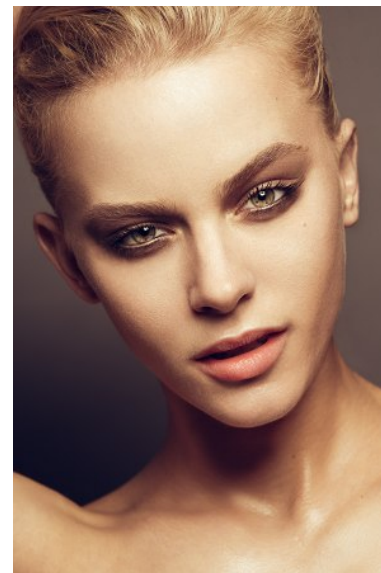

KARIN

MODELS AGENCY

MARINA GILLARDEAU

HEIGHT 168CM/5'6" | BUST 84CM/33"A | WAIST 57CM/22.5" | HIPS 87CM/34.5" | SHOES 38 EU/7 US/5 UK | HAIR BLONDE | EYES GREEN