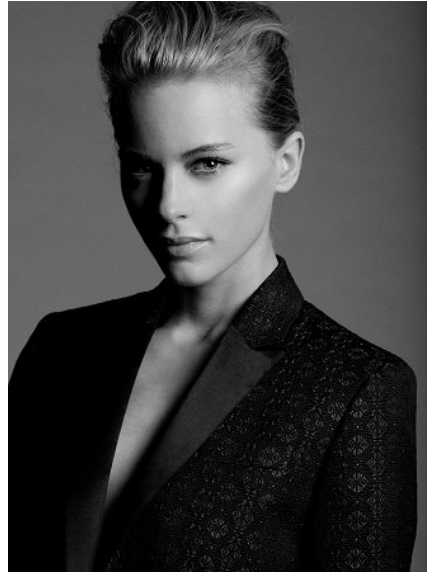

KARIN

MODELS AGENCY

MARINA GILLARDEAU

HEIGHT 168CM/5'6" | BUST 85CM/33.5"B/C | WAIST 57CM/22.5" | HIPS 87CM/34.5" | SHOES 38 EU/7 US/5 UK | HAIR BLONDE | EYES GREEN

KARIN

MODELS AGENCY

MARINA GILLARDEAU

HEIGHT 168CM/5'6" | BUST 85CM/33.5"B/C | WAIST 57CM/22.5" | HIPS 87CM/34.5" | SHOES 38 EU/7 US/5 UK | HAIR BLONDE | EYES GREEN