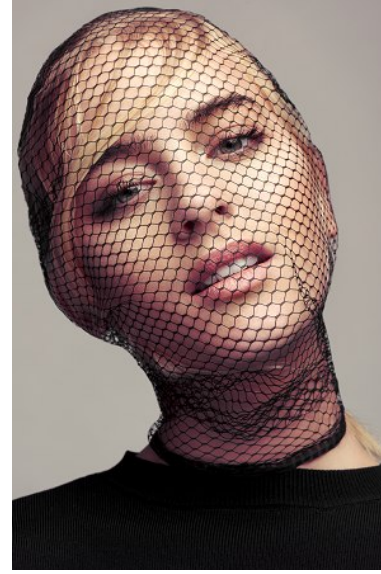

KARIN

MODELS AGENCY

MARINA GILLARDEAU

HEIGHT 168CM/5'6" | BUST 85CM/33.5"B/C | WAIST 57CM/22.5" | HIPS 87CM/34.5" | SHOES 38 EU/7 US/5 UK | HAIR BLONDE | EYES GREEN

KARIN

MODELS AGENCY

MARINA GILLARDEAU

HEIGHT 168CM/5'6" | BUST 85CM/33.5"B/C | WAIST 57CM/22.5" | HIPS 87CM/34.5" | SHOES 38 EU/7 US/5 UK | HAIR BLONDE | EYES GREEN