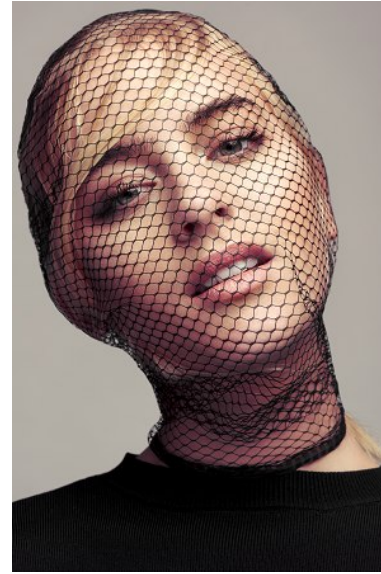

KARIN

MODELS AGENCY

MARINA GILLARDEAU

HEIGHT 168CM/5'6" | BUST 85CM/33.5"B/C | WAIST 57CM/22.5" | HIPS 87CM/34.5" | SHOES 38 EU/7 US/5 UK | HAIR BLONDE | EYES GREEN

KARIN

MODELS AGENCY

MARINA GILLARDEAU

HEIGHT 168CM/5'6" | BUST 85CM/33.5"B/C | WAIST 57CM/22.5" | HIPS 87CM/34.5" | SHOES 38 EU/7 US/5 UK | HAIR BLONDE | EYES GREEN