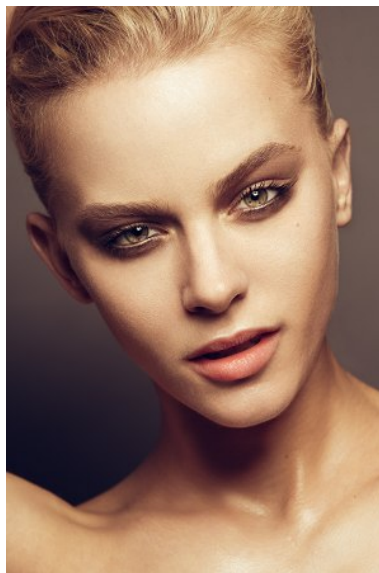

KARIN

MODELS AGENCY

MARINA GILLARDEAU

HEIGHT 168CM/5'6" | BUST 85CM/33.5"B/C | WAIST 57CM/22.5" | HIPS 87CM/34.5" | SHOES 38 EU/7 US/5 UK | HAIR BLONDE | EYES GREEN

KARIN

MODELS AGENCY

MARINA GILLARDEAU

HEIGHT 168CM/5'6" | BUST 85CM/33.5"B/C | WAIST 57CM/22.5" | HIPS 87CM/34.5" | SHOES 38 EU/7 US/5 UK | HAIR BLONDE | EYES GREEN