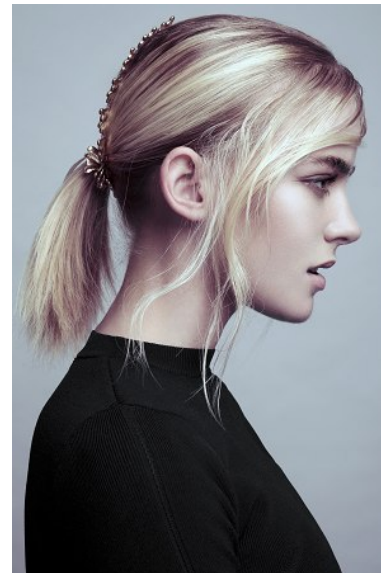

KARIN

MODELS AGENCY

MARINA GILLARDEAU

HEIGHT 168CM/5'6" | BUST 85CM/33.5"B/C | WAIST 57CM/22.5" | HIPS 87CM/34.5" | SHOES 38 EU/7 US/5 UK | HAIR BLONDE | EYES GREEN

KARIN

MODELS AGENCY

MARINA GILLARDEAU

HEIGHT 168CM/5'6" | BUST 85CM/33.5"B/C | WAIST 57CM/22.5" | HIPS 87CM/34.5" | SHOES 38 EU/7 US/5 UK | HAIR BLONDE | EYES GREEN