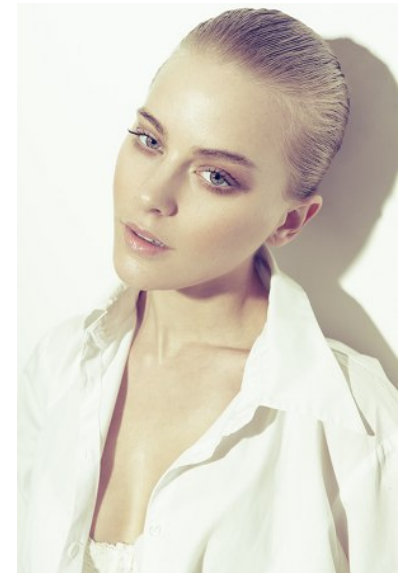

KARIN

MODELS AGENCY

MARINA GILLARDEAU

HEIGHT 168CM/5'6" | BUST 85CM/33.5"B/C | WAIST 57CM/22.5" | HIPS 87CM/34.5" | SHOES 38 EU/7 US/5 UK | HAIR BLONDE | EYES GREEN

KARIN

MODELS AGENCY

MARINA GILLARDEAU

HEIGHT 168CM/5'6" | BUST 85CM/33.5"B/C | WAIST 57CM/22.5" | HIPS 87CM/34.5" | SHOES 38 EU/7 US/5 UK | HAIR BLONDE | EYES GREEN