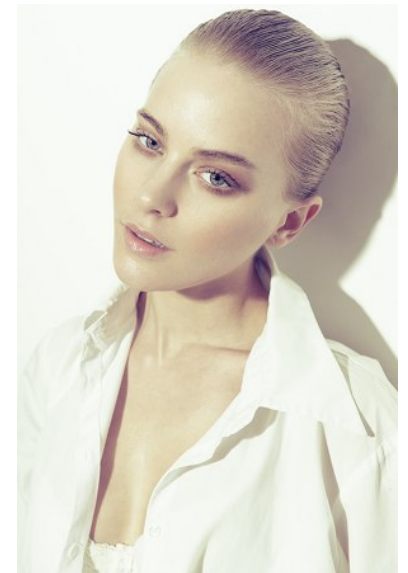

KARIN

MODELS AGENCY

MARINA GILLARDEAU

HEIGHT 168CM/5'6" | BUST 85CM/33.5"B/C | WAIST 57CM/22.5" | HIPS 87CM/34.5" | SHOES 38 EU/7 US/5 UK | HAIR BLONDE | EYES GREEN

KARIN

MODELS AGENCY

MARINA GILLARDEAU

HEIGHT 168CM/5'6" | BUST 85CM/33.5"B/C | WAIST 57CM/22.5" | HIPS 87CM/34.5" | SHOES 38 EU/7 US/5 UK | HAIR BLONDE | EYES GREEN