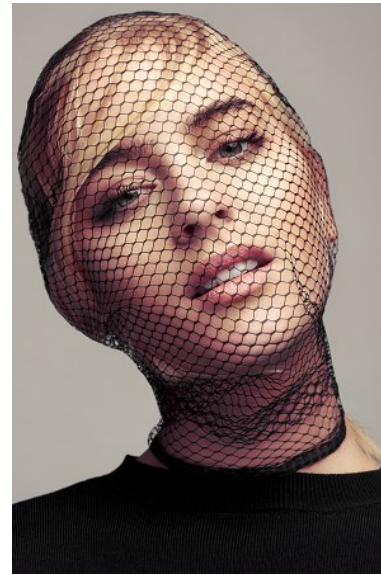

# KARIN

---

MODELS AGENCY

---

**MARINA GILLARDEAU**

HEIGHT 168CM/5'6" | BUST 84CM/33"A | WAIST 57CM/22.5" | HIPS 87CM/34.5" | SHOES 38 EU/7 US/5 UK | HAIR BLONDE | EYES GREEN

## MARINA GILLARDEAU

HEIGHT 168CM/5'6" | BUST 84CM/33"A | WAIST 57CM/22.5" | HIPS 87CM/34.5" | SHOES 38 EU/7 US/5 UK | HAIR BLONDE | EYES GREEN