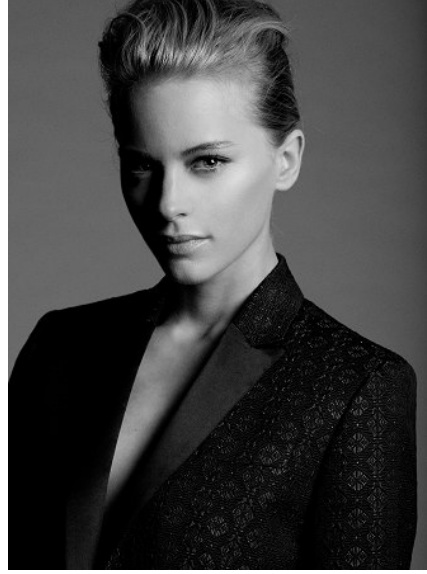

KARIN

MODELS AGENCY

MARINA GILLARDEAU

HEIGHT 168CM/5'6" | BUST 85CM/33.5"B/C | WAIST 57CM/22.5" | HIPS 87CM/34.5" | SHOES 38 EU/7 US/5 UK | HAIR BLONDE | EYES GREEN

KARIN

MODELS AGENCY

MARINA GILLARDEAU

HEIGHT 168CM/5'6" | BUST 85CM/33.5"B/C | WAIST 57CM/22.5" | HIPS 87CM/34.5" | SHOES 38 EU/7 US/5 UK | HAIR BLONDE | EYES GREEN