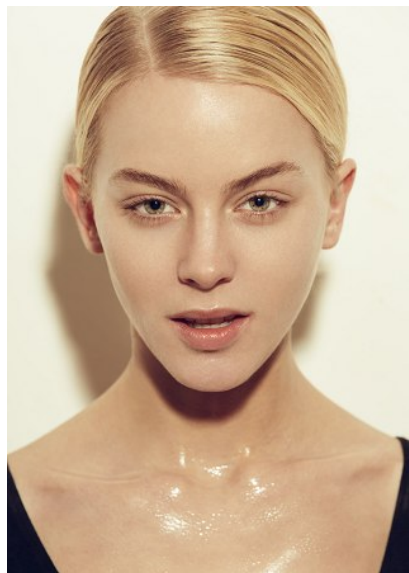

KARIN

MODELS AGENCY

MARINA GILLARDEAU

HEIGHT 168CM/5'6" | BUST 85CM/33.5"B/C | WAIST 57CM/22.5" | HIPS 87CM/34.5" | SHOES 38 EU/7 US/5 UK | HAIR BLONDE | EYES GREEN

KARIN

MODELS AGENCY

MARINA GILLARDEAU

HEIGHT 168CM/5'6" | BUST 85CM/33.5"B/C | WAIST 57CM/22.5" | HIPS 87CM/34.5" | SHOES 38 EU/7 US/5 UK | HAIR BLONDE | EYES GREEN