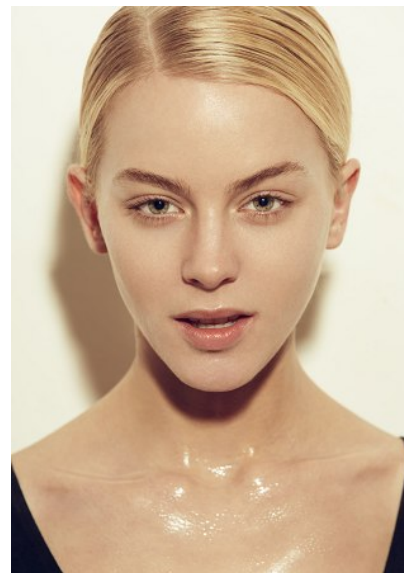

KARIN

MODELS AGENCY

MARINA GILLARDEAU

HEIGHT 168CM/5'6" | BUST 84CM/33"A | WAIST 57CM/22.5" | HIPS 87CM/34.5" | SHOES 38 EU/7 US/5 UK | HAIR BLONDE | EYES GREEN