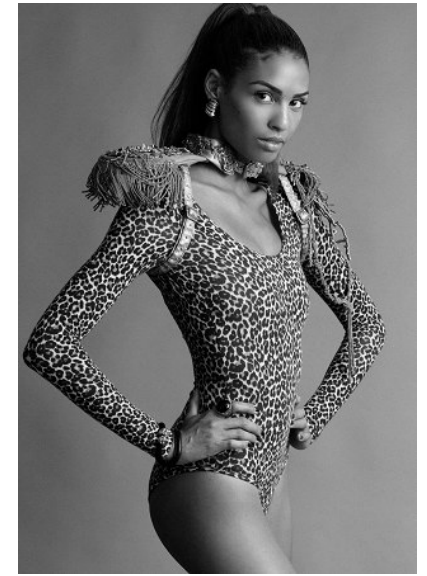

KARIN

MODELS AGENCY

CHLOE MORTAUD

HEIGHT 180CM/5'11" | BUST 89CM/35" | WAIST 63CM/25" | HIPS 91 CM/36" | SIZE 36 EU/6 US/8 UK | SHOES 40 EU/9 US/6.5 UK | HAIR BROWN | EYES BROWN