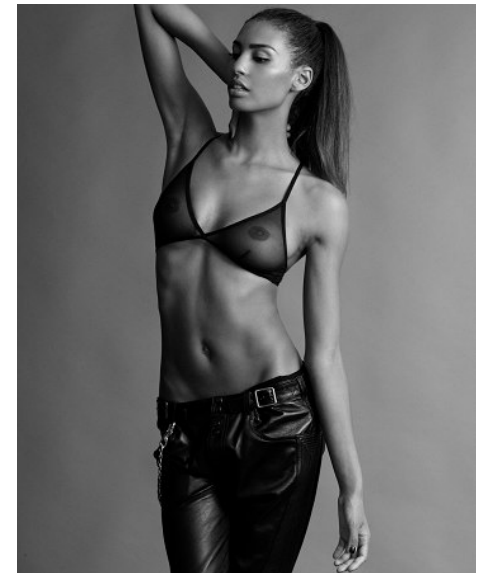

# KARIN

---

MODELS AGENCY

---

**CHLOE MORTAUD**

HEIGHT 180CM/5'11" | BUST 89CM/35" | WAIST 63CM/25" | HIPS 91 CM/36" | SIZE 36 EU/6 US/8 UK | SHOES 40 EU/9 US/6.5 UK | HAIR BROWN | EYES BROWN

## CHLOE MORTAUD

HEIGHT 180CM/5'11" | BUST 89CM/35" | WAIST 63CM/25" | HIPS 91 CM/36" | SIZE 36 EU/6 US/8 UK | SHOES 40 EU/9 US/6.5 UK | HAIR BROWN | EYES BROWN