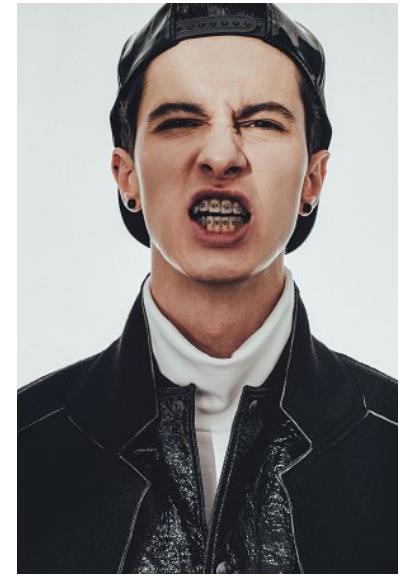

# KARIN

---

MODELS AGENCY

---

**DIM SOLOMAKHA**

HEIGHT 187CM/6'1.5" | CHEST 94CM/37" | WAIST 73CM/28.5" | SHOES 43 EU/9.5 US/9 UK | HAIR BROWN | EYES BROWN

# KARIN

MODELS AGENCY

DIM SOLOMAKHA

HEIGHT 187CM/6'1.5" | CHEST 94CM/37" | WAIST 73CM/28.5" | SHOES 43 EU/9.5 US/9 UK | HAIR BROWN | EYES BROWN

# KARIN

MODELS AGENCY

**HIP TO BE SQUARE**

**DIM SOLOMAKHA**

HEIGHT 187CM/6'1.5" | CHEST 94CM/37" | WAIST 73CM/28.5" | SHOES 43 EU/9.5 US/9 UK | HAIR BROWN | EYES BROWN