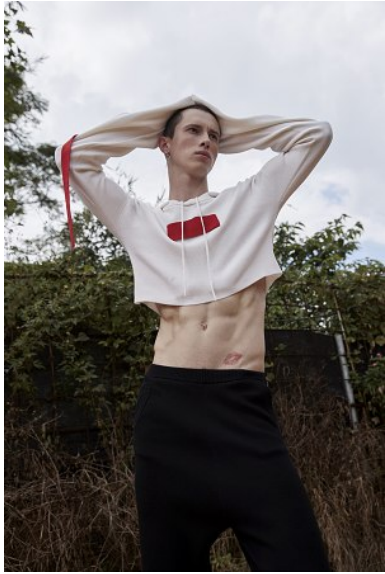

# KARIN

---

MODELS AGENCY

---

**DIM SOLOMAKHA**

HEIGHT 187CM/6'1.5" | CHEST 94CM/37" | WAIST 73CM/28.5" | SHOES 43 EU/9.5 US/9 UK | HAIR BROWN | EYES BROWN

# KARIN

MODELS AGENCY

DIM SOLOMAKHA

HEIGHT 187CM/6'1.5" | CHEST 94CM/37" | WAIST 73CM/28.5" | SHOES 43 EU/9.5 US/9 UK | HAIR BROWN | EYES BROWN

# KARIN

MODELS AGENCY

**HIP TO BE SQUARE**

**DIM SOLOMAKHA**

HEIGHT 187CM/6'1.5" | CHEST 94CM/37" | WAIST 73CM/28.5" | SHOES 43 EU/9.5 US/9 UK | HAIR BROWN | EYES BROWN