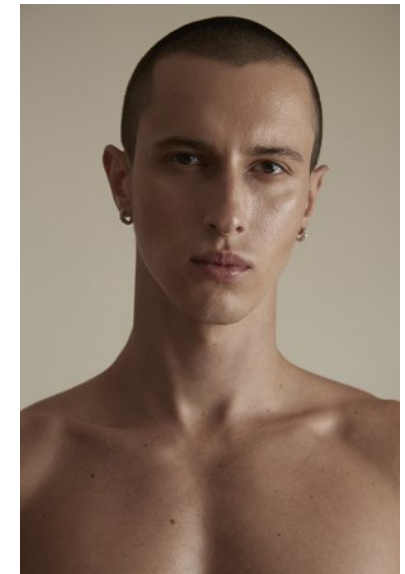

KARIN

MODELS AGENCY

DIM SOLOMAKHA

HEIGHT 187CM/6'1.5" | CHEST 94CM/37" | WAIST 73CM/28.5" | SHOES 43 EU/9.5 US/9 UK | HAIR BROWN | EYES BROWN