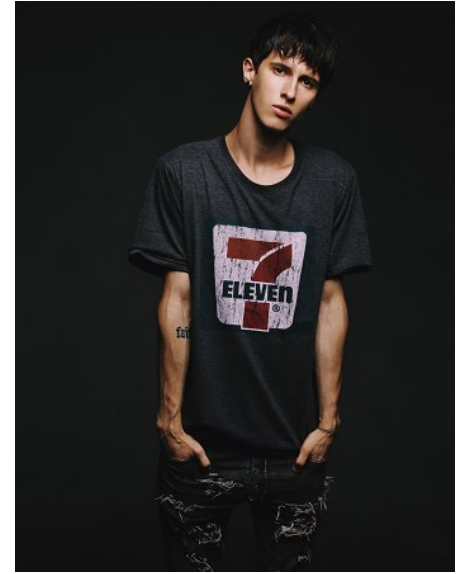

# KARIN

---

MODELS AGENCY

---

**DIM SOLOMAKHA**

HEIGHT 187CM/6'1.5" | CHEST 94CM/37" | WAIST 73CM/28.5" | SHOES 43 EU/9.5 US/9 UK | HAIR BROWN | EYES BROWN

# KARIN

MODELS AGENCY

DIM SOLOMAKHA

HEIGHT 187CM/6'1.5" | CHEST 94CM/37" | WAIST 73CM/28.5" | SHOES 43 EU/9.5 US/9 UK | HAIR BROWN | EYES BROWN

# KARIN

MODELS AGENCY

**HIP TO BE SQUARE**

**DIM SOLOMAKHA**

HEIGHT 187CM/6'1.5" | CHEST 94CM/37" | WAIST 73CM/28.5" | SHOES 43 EU/9.5 US/9 UK | HAIR BROWN | EYES BROWN