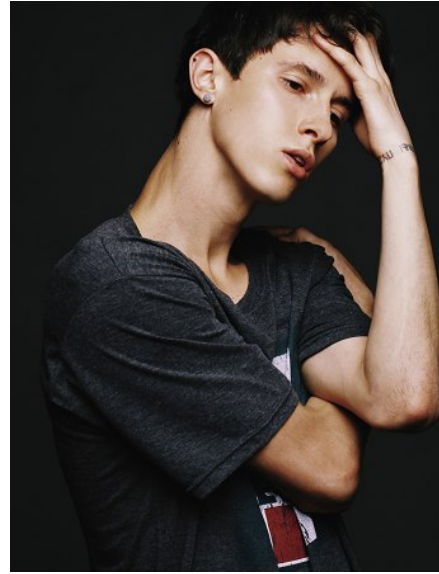

# KARIN

---

MODELS AGENCY

---

**DIM SOLOMAKHA**

HEIGHT 187CM/6'1.5" | CHEST 94CM/37" | WAIST 73CM/28.5" | SHOES 43 EU/9.5 US/9 UK | HAIR BROWN | EYES BROWN

# KARIN

MODELS AGENCY

DIM SOLOMAKHA

HEIGHT 187CM/6'1.5" | CHEST 94CM/37" | WAIST 73CM/28.5" | SHOES 43 EU/9.5 US/9 UK | HAIR BROWN | EYES BROWN

# KARIN

MODELS AGENCY

**HIP TO BE SQUARE**

**DIM SOLOMAKHA**

HEIGHT 187CM/6'1.5" | CHEST 94CM/37" | WAIST 73CM/28.5" | SHOES 43 EU/9.5 US/9 UK | HAIR BROWN | EYES BROWN