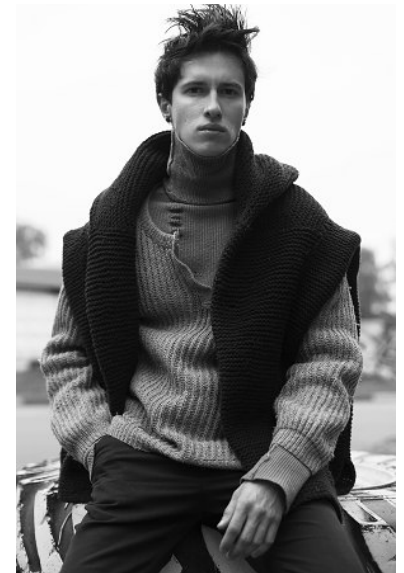

# KARIN

---

MODELS AGENCY

---

**DIM SOLOMAKHA**

HEIGHT 187CM/6'1.5" | CHEST 94CM/37" | WAIST 73CM/28.5" | SHOES 43 EU/9.5 US/9 UK | HAIR BROWN | EYES BROWN

# KARIN

MODELS AGENCY

DIM SOLOMAKHA

HEIGHT 187CM/6'1.5" | CHEST 94CM/37" | WAIST 73CM/28.5" | SHOES 43 EU/9.5 US/9 UK | HAIR BROWN | EYES BROWN