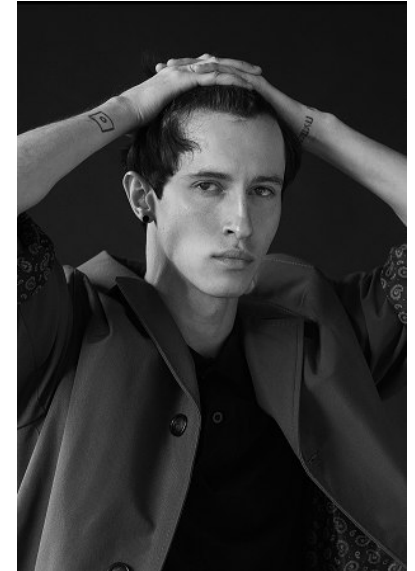

# KARIN

---

MODELS AGENCY

---

**DIM SOLOMAKHA**

HEIGHT 187CM/6'1.5" | CHEST 94CM/37" | WAIST 73CM/28.5" | SHOES 43 EU/9.5 US/9 UK | HAIR BROWN | EYES BROWN

# KARIN

MODELS AGENCY

DIM SOLOMAKHA

HEIGHT 187CM/6'1.5" | CHEST 94CM/37" | WAIST 73CM/28.5" | SHOES 43 EU/9.5 US/9 UK | HAIR BROWN | EYES BROWN

# KARIN

MODELS AGENCY

**HIP TO BE SQUARE**

**DIM SOLOMAKHA**

HEIGHT 187CM/6'1.5" | CHEST 94CM/37" | WAIST 73CM/28.5" | SHOES 43 EU/9.5 US/9 UK | HAIR BROWN | EYES BROWN