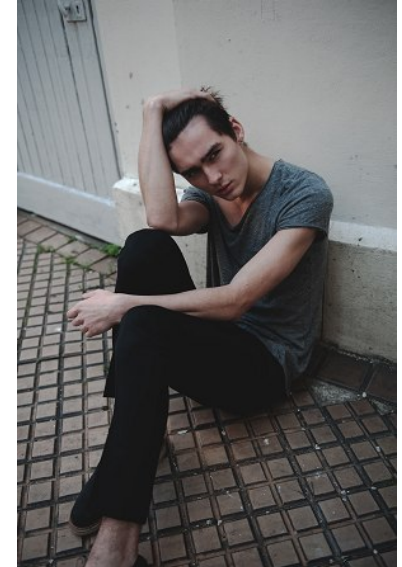

KARIN

MODELS AGENCY

VADIM GRISHAEV

HEIGHT 188CM/6'2" | CHEST 92CM/36" | WAIST 71CM/28" | SIZE 91CM/36"/46 | SHOES 44 EU/10 US/9.5 UK | HAIR BROWN | EYES BROWN