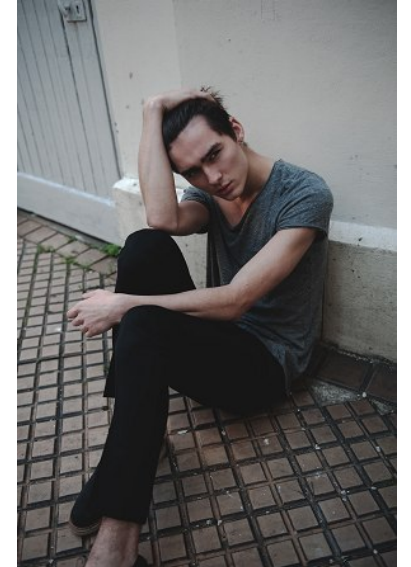

KARIN

MODELS AGENCY

VADIM GRISHAEV

HEIGHT 188CM/6'2" | CHEST 92CM/36" | WAIST 71CM/28" | SIZE 91CM/36"/46 | SHOES 44 EU/10 US/9.5 UK | HAIR BROWN | EYES BROWN