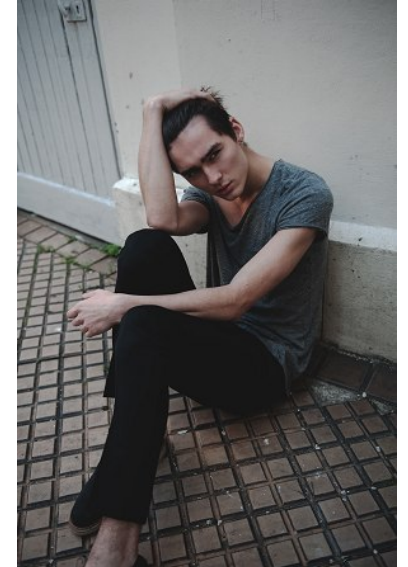

KARIN

MODELS AGENCY

VADIM GRISHAEV

HEIGHT 188CM/6'2" | CHEST 92CM/36" | WAIST 71CM/28" | SIZE 91CM/36"/46 | SHOES 44 EU/10 US/9.5 UK | HAIR BROWN | EYES BROWN

KARIN

MODELS AGENCY

VADIM GRISHAEV

HEIGHT 188CM/6'2" | CHEST 92CM/36" | WAIST 71CM/28" | SIZE 91CM/36"/46 | SHOES 44 EU/10 US/9.5 UK | HAIR BROWN | EYES BROWN

KARIN

MODELS AGENCY

Neil Barrett
Black and white geometric print bomber \$14,200 (New York)
NICI 001

VADIM GRISHAEV

HEIGHT 188CM/6'2" | CHEST 92CM/36" | WAIST 71CM/28" | SIZE 91CM/36"/46 | SHOES 44 EU/10 US/9.5 UK | HAIR BROWN | EYES BROWN

KARIN

MODELS AGENCY

VADIM GRISHAEV

HEIGHT 188CM/6'2" | CHEST 92CM/36" | WAIST 71CM/28" | SIZE 91CM/36"/46 | SHOES 44 EU/10 US/9.5 UK | HAIR BROWN | EYES BROWN