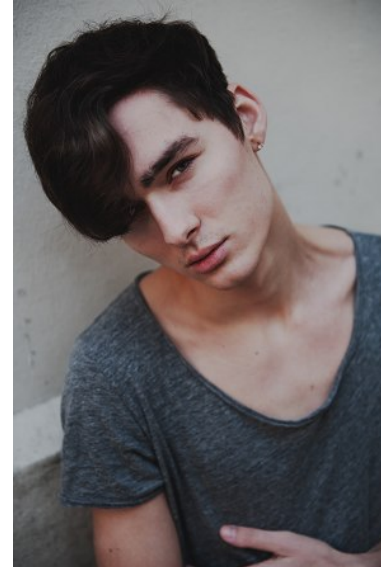

KARIN

MODELS AGENCY

VADIM GRISHAEV

HEIGHT 188CM/6'2" | CHEST 92CM/36" | WAIST 71CM/28" | SIZE 91CM/36"/46 | SHOES 44 EU/10 US/9.5 UK | HAIR BROWN | EYES BROWN