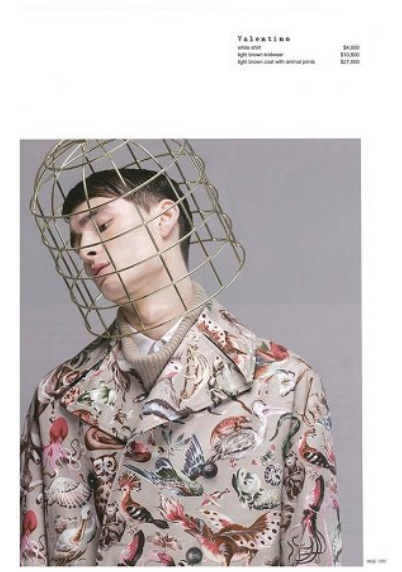

KARIN

MODELS AGENCY

VADIM GRISHAEV

HEIGHT 188CM/6'2" | CHEST 92CM/36" | WAIST 71CM/28" | SIZE 91CM/36"/46 | SHOES 44 EU/10 US/9.5 UK | HAIR BROWN | EYES BROWN