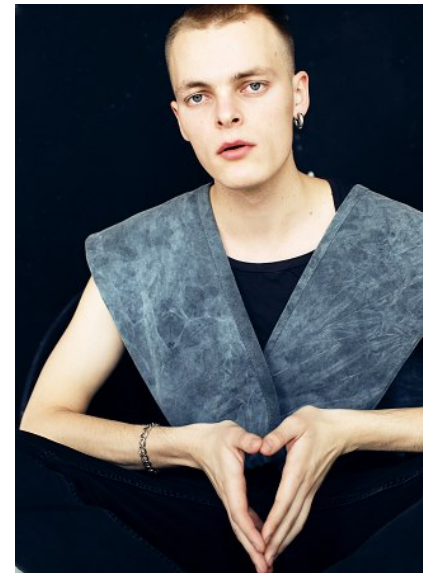

KARIN

MODELS AGENCY

ALEKSANDR MIZEV

HEIGHT 189CM/6'2.5" | CHEST 92CM/36" | WAIST 73CM/28.5" | HIPS 91 CM/36" | SHOES 44 EU/10 US/9.5 UK | HAIR LIGHT BROWN | EYES BLUE