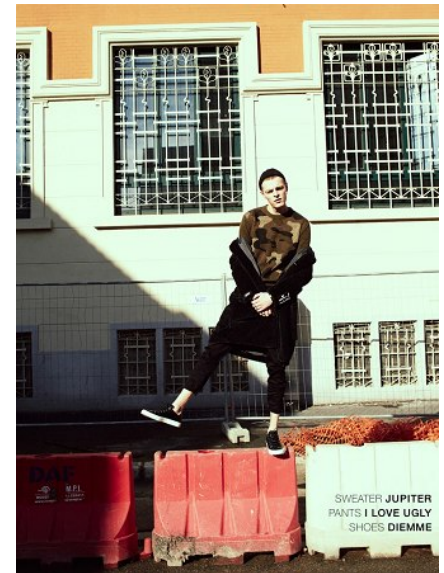

KARIN

MODELS AGENCY

ALEKSANDR MIZEV

HEIGHT 189CM/6'2.5" | CHEST 92CM/36" | WAIST 73CM/28.5" | HIPS 91 CM/36" | SHOES 44 EU/10 US/9.5 UK | HAIR LIGHT BROWN | EYES BLUE