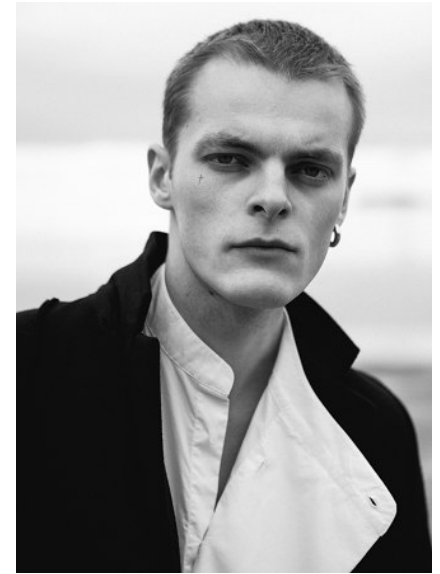

KARIN

MODELS AGENCY

ALEKSANDR MIZEV

HEIGHT 189CM/6'2.5" | CHEST 92CM/36" | WAIST 73CM/28.5" | HIPS 91 CM/36" | SHOES 44 EU/10 US/9.5 UK | HAIR LIGHT BROWN | EYES BLUE