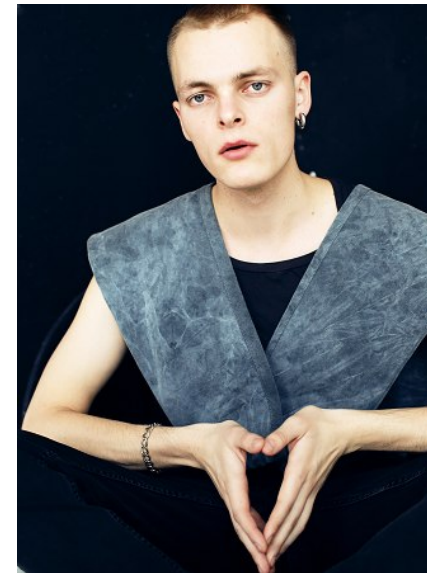

KARIN

MODELS AGENCY

ALEKSANDR MIZEV

HEIGHT 189CM/6'2.5" | CHEST 92CM/36" | WAIST 73CM/28.5" | HIPS 91 CM/36" | SHOES 44 EU/10 US/9.5 UK | HAIR LIGHT BROWN | EYES BLUE

KARIN

MODELS AGENCY

ALEKSANDR MIZEV

HEIGHT 189CM/6'2.5" | CHEST 92CM/36" | WAIST 73CM/28.5" | HIPS 91 CM/36" | SHOES 44 EU/10 US/9.5 UK | HAIR LIGHT BROWN | EYES BLUE