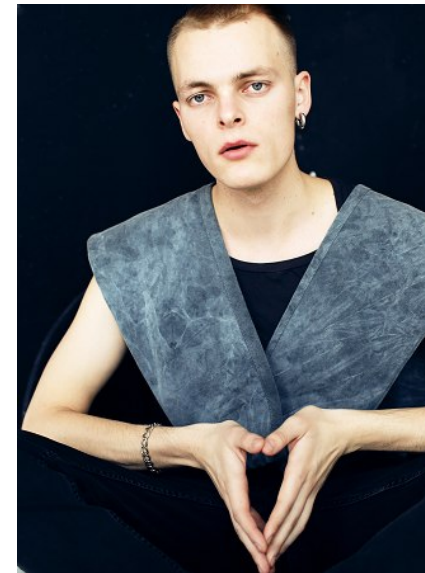

KARIN

MODELS AGENCY

ALEKSANDR MIZEV

HEIGHT 189CM/6'2.5" | CHEST 92CM/36" | WAIST 73CM/28.5" | HIPS 91 CM/36" | SHOES 44 EU/10 US/9.5 UK | HAIR LIGHT BROWN | EYES BLUE

KARIN

MODELS AGENCY

ALEKSANDR MIZEV

HEIGHT 189CM/6'2.5" | CHEST 92CM/36" | WAIST 73CM/28.5" | HIPS 91 CM/36" | SHOES 44 EU/10 US/9.5 UK | HAIR LIGHT BROWN | EYES BLUE