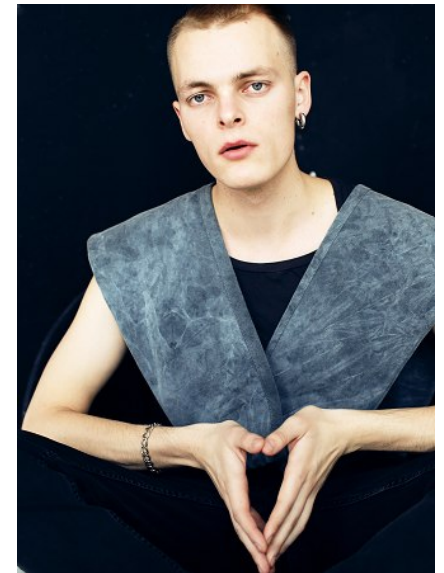

KARIN

MODELS AGENCY

ALEKSANDR MIZEV

HEIGHT 189CM/6'2.5" | CHEST 92CM/36" | WAIST 73CM/28.5" | HIPS 91 CM/36" | SHOES 44 EU/10 US/9.5 UK | HAIR LIGHT BROWN | EYES BLUE

KARIN

MODELS AGENCY

ALEKSANDR MIZEV

HEIGHT 189CM/6'2.5" | CHEST 92CM/36" | WAIST 73CM/28.5" | HIPS 91 CM/36" | SHOES 44 EU/10 US/9.5 UK | HAIR LIGHT BROWN | EYES BLUE