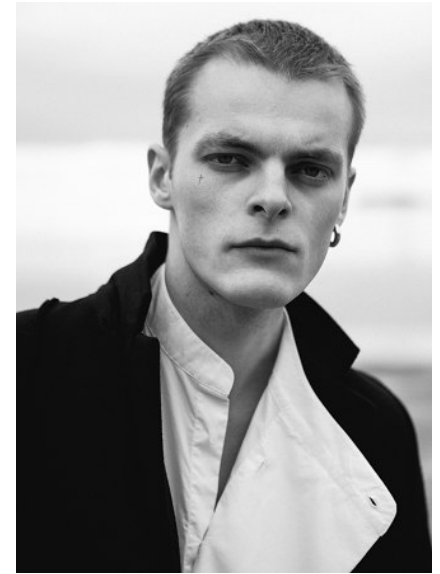

KARIN

MODELS AGENCY

ALEKSANDR MIZEV

HEIGHT 189CM/6'2.5" | CHEST 92CM/36" | WAIST 73CM/28.5" | HIPS 91 CM/36" | SHOES 44 EU/10 US/9.5 UK | HAIR LIGHT BROWN | EYES BLUE

KARIN

MODELS AGENCY

ALEKSANDR MIZEV

HEIGHT 189CM/6'2.5" | CHEST 92CM/36" | WAIST 73CM/28.5" | HIPS 91 CM/36" | SHOES 44 EU/10 US/9.5 UK | HAIR LIGHT BROWN | EYES BLUE