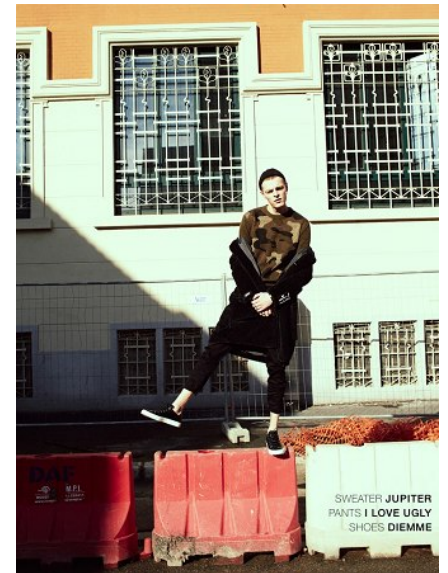

KARIN

MODELS AGENCY

ALEKSANDR MIZEV

HEIGHT 189CM/6'2.5" | CHEST 92CM/36" | WAIST 73CM/28.5" | HIPS 91 CM/36" | SHOES 44 EU/10 US/9.5 UK | HAIR LIGHT BROWN | EYES BLUE