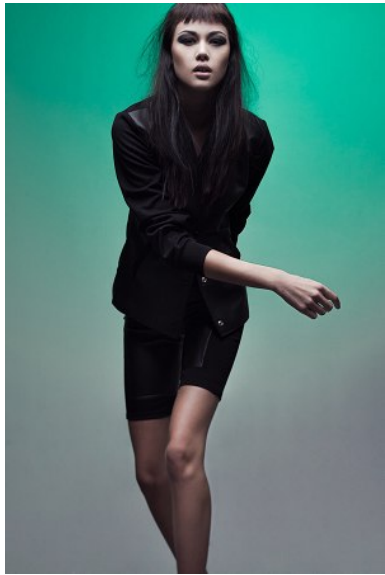

KARIN

MODELS AGENCY

HELENE JANSEN

HEIGHT 180CM/5'11" | BUST 80CM/31.5" | WAIST 62CM/24.5" | HIPS 88CM/34.5" | SHOES 40 EU/9 US/6.5 UK | HAIR DARK BROWN | EYES BROWN