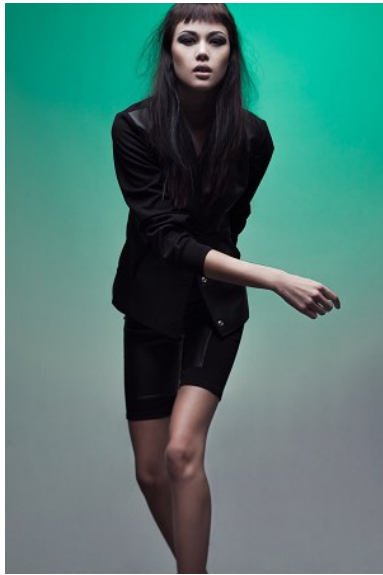

KARIN

MODELS AGENCY

HELENE JANSEN

HEIGHT 180CM/5'11" | BUST 80CM/31.5" | WAIST 62CM/24.5" | HIPS 88CM/34.5" | SHOES 40 EU/9 US/6.5 UK | HAIR DARK BROWN | EYES BROWN