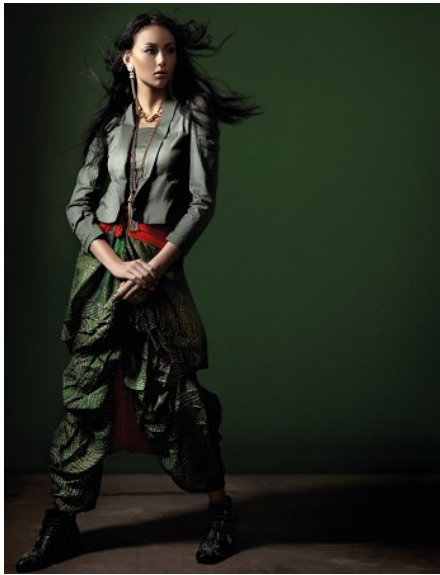

KARIN

MODELS AGENCY

HELENE JANSEN

HEIGHT 180CM/5'11" | BUST 80CM/31.5" | WAIST 62CM/24.5" | HIPS 88CM/34.5" | SHOES 40 EU/9 US/6.5 UK | HAIR DARK BROWN | EYES BROWN