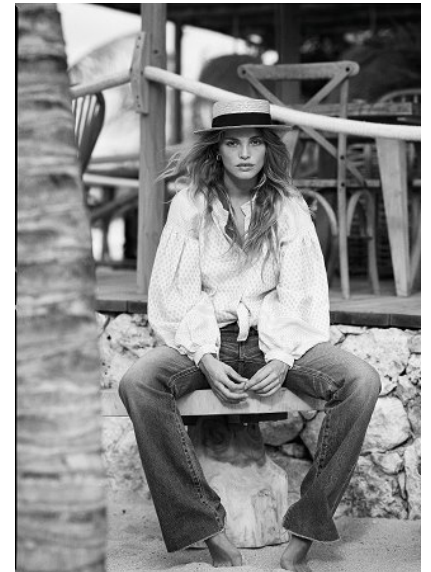

KARIN

MODELS AGENCY

SASCHA BUNGE

HEIGHT 170CM/5'7" | BUST 83CM/32.5"B | WAIST 62CM/24.5" | HIPS 89 CM/35" | SIZE 35 EU/5 US/7 UK | SHOES 38 EU/7 US/5 UK | HAIR BLONDE | EYES BLUE