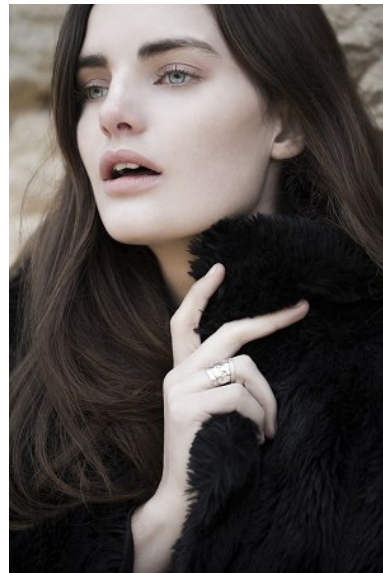

KARIN

MODELS AGENCY

DELFINA MORBELLI

HEIGHT 171CM/5'7.5" | BUST 82CM/32.5" | WAIST 60CM/23.5" | HIPS 90CM/35.5" | SHOES 39 EU/8 US/6 UK | HAIR BROWN | EYES BLUE