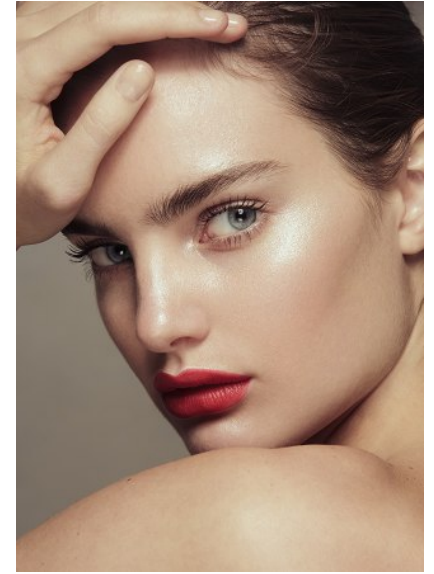

KARIN

MODELS AGENCY

DELFINA MORBELLI

HEIGHT 171CM/5'7.5" | BUST 82CM/32.5" | WAIST 60CM/23.5" | HIPS 90CM/35.5" | SHOES 39 EU/8 US/6 UK | HAIR BROWN | EYES BLUE

KARIN

MODELS AGENCY

DELFINA MORBELLI

HEIGHT 171CM/5'7.5" | BUST 82CM/32.5" | WAIST 60CM/23.5" | HIPS 90CM/35.5" | SHOES 39 EU/8 US/6 UK | HAIR BROWN | EYES BLUE

KARIN

MODELS AGENCY

DELFINA MORBELLI

HEIGHT 171CM/5'7.5" | BUST 82CM/32.5" | WAIST 60CM/23.5" | HIPS 90CM/35.5" | SHOES 39 EU/8 US/6 UK | HAIR BROWN | EYES BLUE

KARIN

MODELS AGENCY

Photograph: Thero Sabatini. Hair: L. & F. Makeup: Yoo Sun. Hair: Sun Pal. Skin: ...