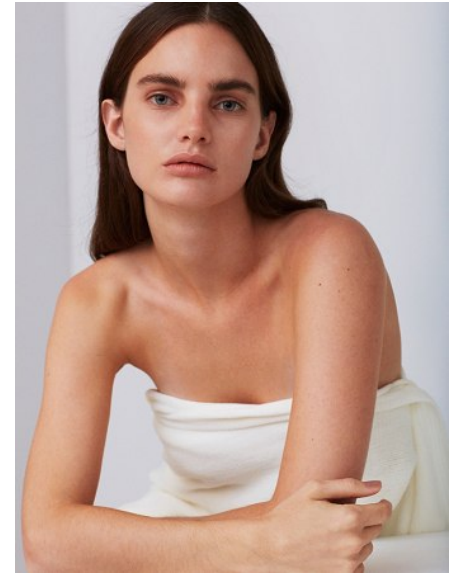

KARIN

MODELS AGENCY

DELFINA MORBELLI

HEIGHT 171CM/5'7.5" | BUST 82CM/32.5" | WAIST 60CM/23.5" | HIPS 90CM/35.5" | SHOES 39 EU/8 US/6 UK | HAIR BROWN | EYES BLUE