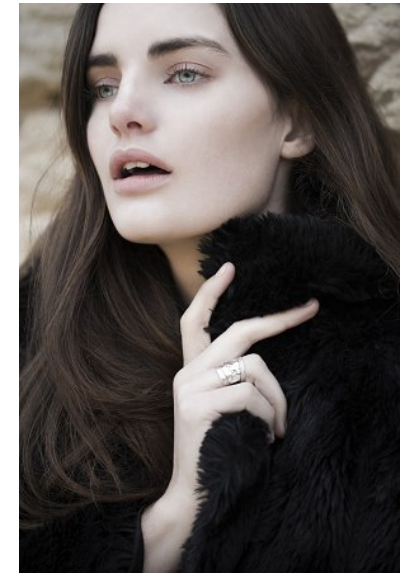

KARIN

MODELS AGENCY

DELFINA MORBELLI

HEIGHT 171CM/5'7.5" | BUST 82CM/32.5" | WAIST 60CM/23.5" | HIPS 90CM/35.5" | SHOES 39 EU/8 US/6 UK | HAIR BROWN | EYES BLUE