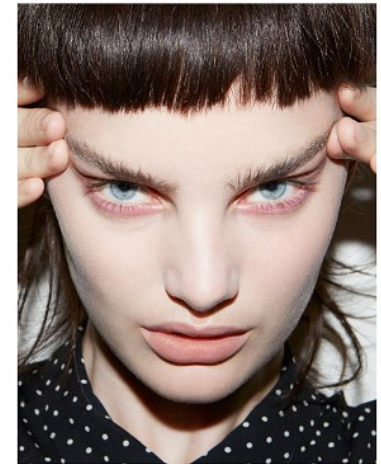

KARIN

MODELS AGENCY

DELFINA MORBELLI

HEIGHT 171CM/5'7.5" | BUST 82CM/32.5" | WAIST 60CM/23.5" | HIPS 90CM/35.5" | SHOES 39 EU/8 US/6 UK | HAIR BROWN | EYES BLUE

KARIN

MODELS AGENCY

DELFINA MORBELLI

HEIGHT 171CM/5'7.5" | BUST 82CM/32.5" | WAIST 60CM/23.5" | HIPS 90CM/35.5" | SHOES 39 EU/8 US/6 UK | HAIR BROWN | EYES BLUE

KARIN

MODELS AGENCY

DELFINA MORBELLI

HEIGHT 171CM/5'7.5" | BUST 82CM/32.5" | WAIST 60CM/23.5" | HIPS 90CM/35.5" | SHOES 39 EU/8 US/6 UK | HAIR BROWN | EYES BLUE

KARIN

MODELS AGENCY

Photograph: Thero Sabatini. Hair: L. & F. Makeup: Yoo Sun. Hair: Sun Pal. Skin: ...