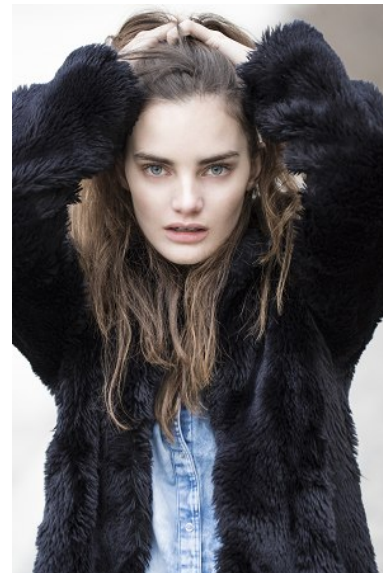

KARIN

MODELS AGENCY

DELFINA MORBELLI

HEIGHT 171CM/5'7.5" | BUST 82CM/32.5" | WAIST 60CM/23.5" | HIPS 90CM/35.5" | SHOES 39 EU/8 US/6 UK | HAIR BROWN | EYES BLUE