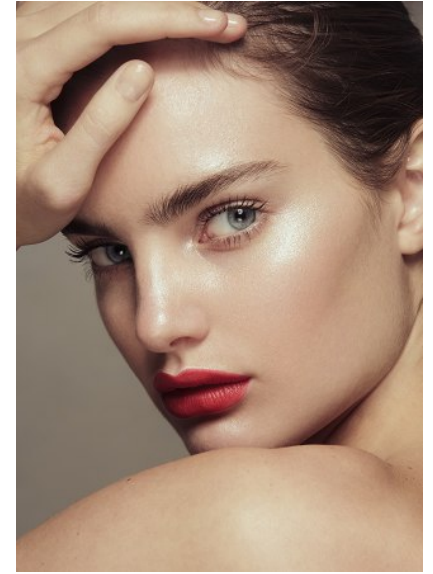

KARIN

MODELS AGENCY

DELFINA MORBELLI

HEIGHT 171CM/5'7.5" | BUST 82CM/32.5" | WAIST 60CM/23.5" | HIPS 90CM/35.5" | SHOES 39 EU/8 US/6 UK | HAIR BROWN | EYES BLUE