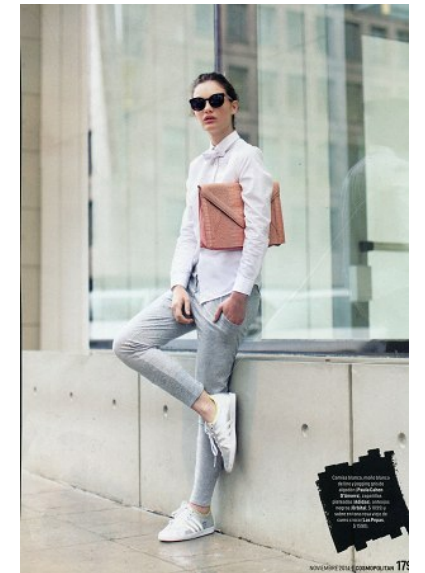

KARIN

MODELS AGENCY

DELFINA MORBELLI

HEIGHT 171CM/5'7.5" | BUST 82CM/32.5" | WAIST 60CM/23.5" | HIPS 90CM/35.5" | SHOES 39 EU/8 US/6 UK | HAIR BROWN | EYES BLUE