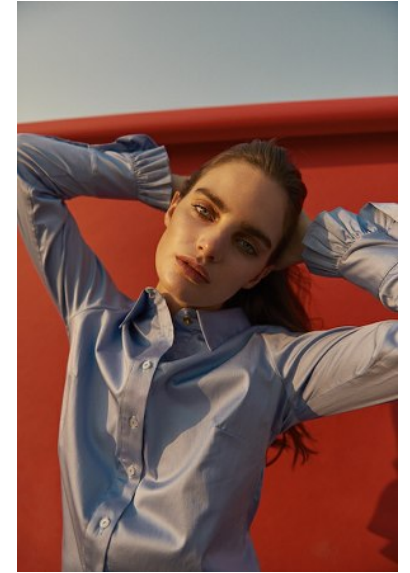

KARIN

MODELS AGENCY

DELFINA MORBELLI

HEIGHT 171CM/5'7.5" | BUST 82CM/32.5" | WAIST 60CM/23.5" | HIPS 90CM/35.5" | SHOES 39 EU/8 US/6 UK | HAIR BROWN | EYES BLUE