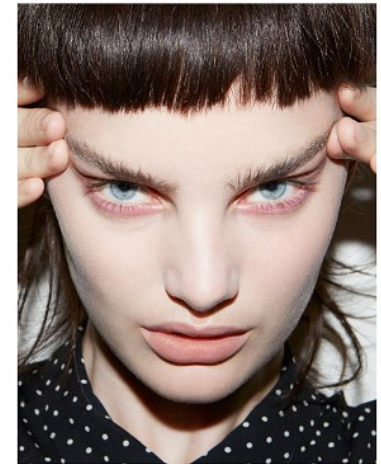

# KARIN

---

MODELS AGENCY

**DELFINA MORBELLI**

HEIGHT 171CM/5'7.5" | BUST 82CM/32.5" | WAIST 60CM/23.5" | HIPS 90CM/35.5" | SHOES 39 EU/8 US/6 UK | HAIR BROWN | EYES BLUE