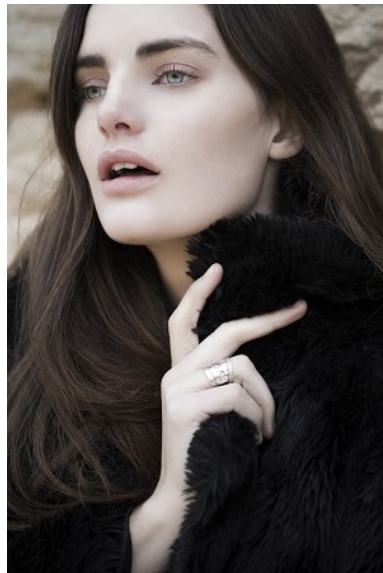

KARIN

MODELS AGENCY

DELFINA MORBELLI

HEIGHT 171CM/5'7.5" | BUST 82CM/32.5" | WAIST 60CM/23.5" | HIPS 90CM/35.5" | SHOES 39 EU/8 US/6 UK | HAIR BROWN | EYES BLUE