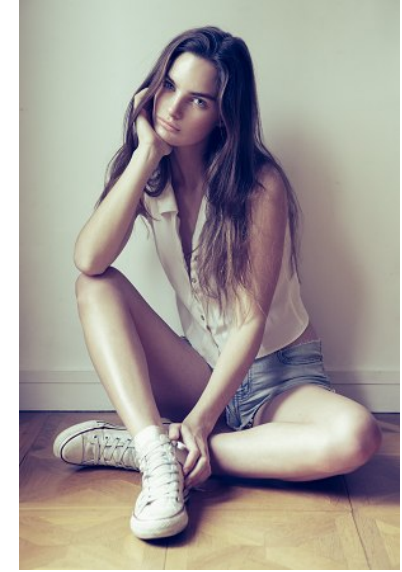

# KARIN

---

MODELS AGENCY

**DELFINA MORBELLI**

HEIGHT 171CM/5'7.5" | BUST 82CM/32.5" | WAIST 60CM/23.5" | HIPS 90CM/35.5" | SHOES 39 EU/8 US/6 UK | HAIR BROWN | EYES BLUE

## DELFINA MORBELLI

HEIGHT 171CM/5'7.5" | BUST 82CM/32.5" | WAIST 60CM/23.5" | HIPS 90CM/35.5" | SHOES 39 EU/8 US/6 UK | HAIR BROWN | EYES BLUE