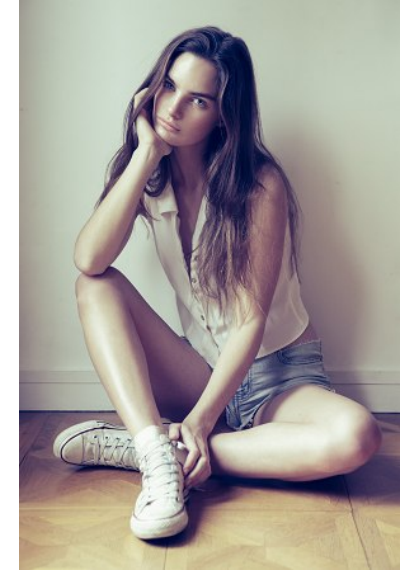

KARIN

MODELS AGENCY

DELFINA MORBELLI

HEIGHT 171CM/5'7.5" | BUST 82CM/32.5" | WAIST 60CM/23.5" | HIPS 90CM/35.5" | SHOES 39 EU/8 US/6 UK | HAIR BROWN | EYES BLUE

KARIN

MODELS AGENCY

DELFINA MORBELLI

HEIGHT 171CM/5'7.5" | BUST 82CM/32.5" | WAIST 60CM/23.5" | HIPS 90CM/35.5" | SHOES 39 EU/8 US/6 UK | HAIR BROWN | EYES BLUE

KARIN

MODELS AGENCY

DELFINA MORBELLI

HEIGHT 171CM/5'7.5" | BUST 82CM/32.5" | WAIST 60CM/23.5" | HIPS 90CM/35.5" | SHOES 39 EU/8 US/6 UK | HAIR BROWN | EYES BLUE

KARIN

MODELS AGENCY

Photograph: Thero Sabatini. Hair: L. & F. Makeup: Yoo Sun. Hair: Sun Pal. Skin: ...