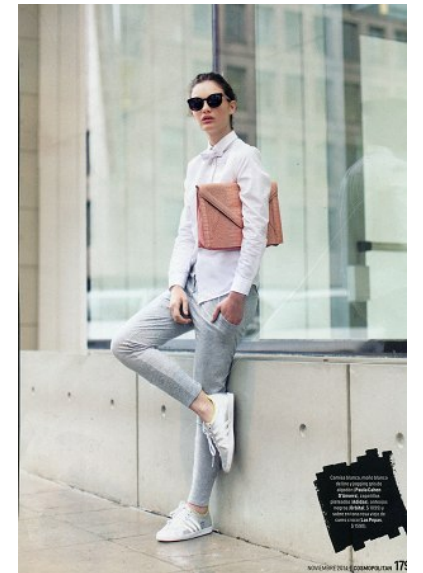

KARIN

MODELS AGENCY

DELFINA MORBELLI

HEIGHT 171CM/5'7.5" | BUST 82CM/32.5" | WAIST 60CM/23.5" | HIPS 90CM/35.5" | SHOES 39 EU/8 US/6 UK | HAIR BROWN | EYES BLUE