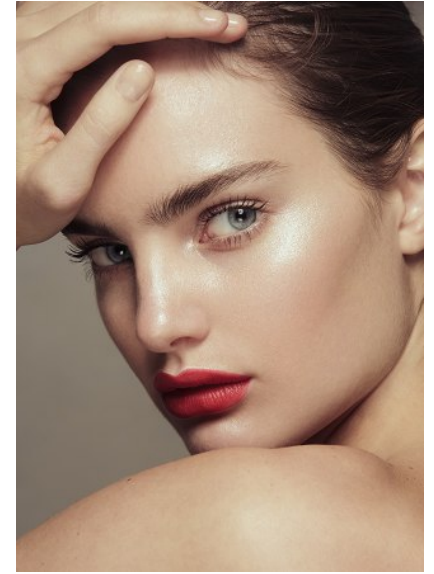

KARIN

MODELS AGENCY

DELFINA MORBELLI

HEIGHT 171CM/5'7.5" | BUST 82CM/32.5" | WAIST 60CM/23.5" | HIPS 90CM/35.5" | SHOES 39 EU/8 US/6 UK | HAIR BROWN | EYES BLUE