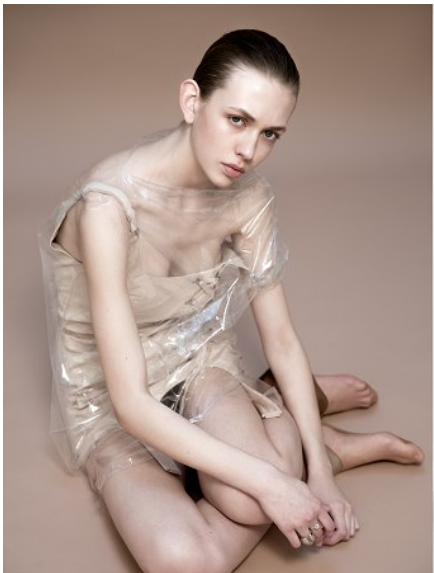

KARIN

MODELS AGENCY

MACHA GERBAULT

HEIGHT 179CM/5'10.5" | BUST 90CM/35.5"B | WAIST 62CM/24.5" | HIPS 87CM/34.5" | SHOES 40.5 EU/9.5 US/7 UK | HAIR BLONDE | EYES BLUE

KARIN

MODELS AGENCY

MACHA GERBAULT

HEIGHT 179CM/5'10.5" | BUST 90CM/35.5"B | WAIST 62CM/24.5" | HIPS 87CM/34.5" | SHOES 40.5 EU/9.5 US/7 UK | HAIR BLONDE | EYES BLUE