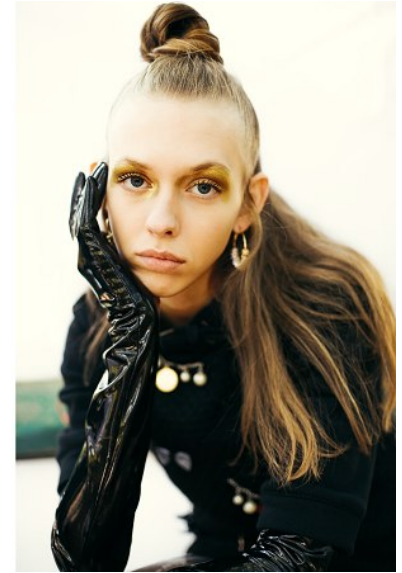

KARIN

MODELS AGENCY

MACHA GERBAULT

HEIGHT 179CM/5'10.5" | BUST 90CM/35.5"B | WAIST 62CM/24.5" | HIPS 87CM/34.5" | SHOES 40.5 EU/9.5 US/7 UK | HAIR BLONDE | EYES BLUE

KARIN

MODELS AGENCY

MACHA GERBAULT

HEIGHT 179CM/5'10.5" | BUST 90CM/35.5"B | WAIST 62CM/24.5" | HIPS 87CM/34.5" | SHOES 40.5 EU/9.5 US/7 UK | HAIR BLONDE | EYES BLUE