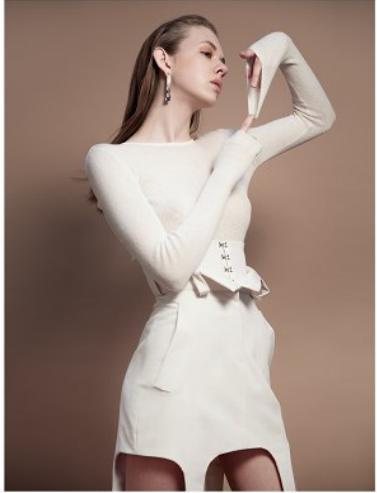

KARIN

MODELS AGENCY

MACHA GERBAULT

HEIGHT 179CM/5'10.5" | BUST 90CM/35.5"B | WAIST 62CM/24.5" | HIPS 87CM/34.5" | SHOES 40.5 EU/9.5 US/7 UK | HAIR BLONDE | EYES BLUE

KARIN

MODELS AGENCY

MACHA GERBAULT

HEIGHT 179CM/5'10.5" | BUST 90CM/35.5"B | WAIST 62CM/24.5" | HIPS 87CM/34.5" | SHOES 40.5 EU/9.5 US/7 UK | HAIR BLONDE | EYES BLUE