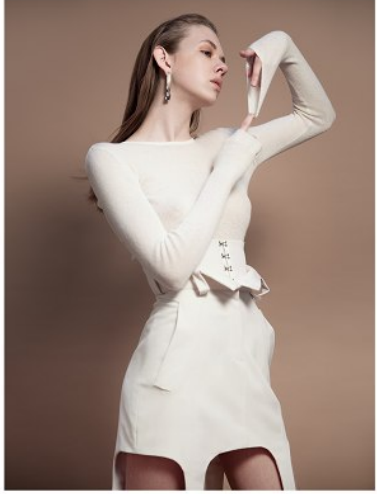

KARIN

MODELS AGENCY

MACHA GERBAULT

HEIGHT 179CM/5'10.5" | BUST 90CM/35.5"B | WAIST 62CM/24.5" | HIPS 87CM/34.5" | SHOES 40.5 EU/9.5 US/7 UK | HAIR BLONDE | EYES BLUE

KARIN

MODELS AGENCY

MACHA GERBAULT

HEIGHT 179CM/5'10.5" | BUST 90CM/35.5"B | WAIST 62CM/24.5" | HIPS 87CM/34.5" | SHOES 40.5 EU/9.5 US/7 UK | HAIR BLONDE | EYES BLUE