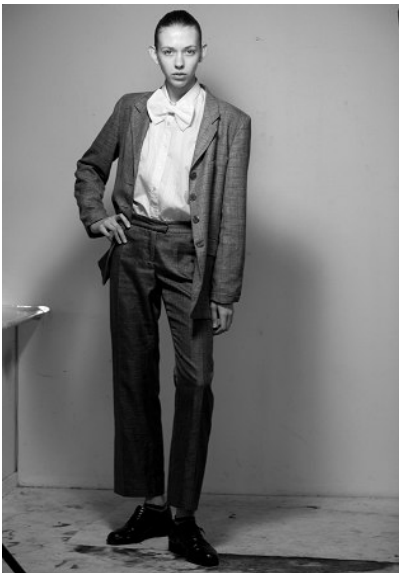

KARIN

MODELS AGENCY

MACHA GERBAULT

HEIGHT 179CM/5'10.5" | BUST 90CM/35.5"B | WAIST 62CM/24.5" | HIPS 87CM/34.5" | SHOES 40.5 EU/9.5 US/7 UK | HAIR BLONDE | EYES BLUE

KARIN

MODELS AGENCY

MACHA GERBAULT

HEIGHT 179CM/5'10.5" | BUST 90CM/35.5"B | WAIST 62CM/24.5" | HIPS 87CM/34.5" | SHOES 40.5 EU/9.5 US/7 UK | HAIR BLONDE | EYES BLUE