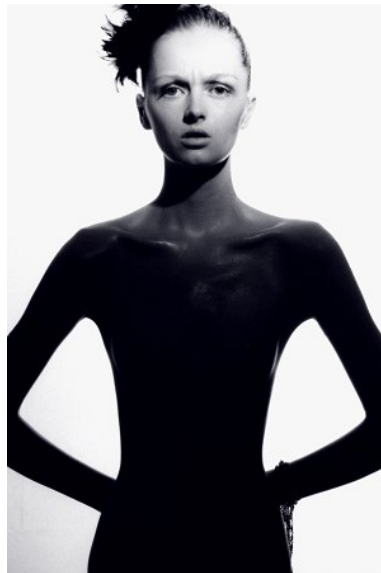

KARIN

MODELS AGENCY

MARIA KALININA

HEIGHT 176CM/5'9.5" | BUST 78CM/30.5" | WAIST 58CM/23" | HIPS 87CM/34.5" | SHOES 38.5 EU/7.5 US/5.5 UK | HAIR BLONDE | EYES BLUE

KARIN

MODELS AGENCY

MARIA KALININA

HEIGHT 176CM/5'9.5" | BUST 78CM/30.5" | WAIST 58CM/23" | HIPS 87CM/34.5" | SHOES 38.5 EU/7.5 US/5.5 UK | HAIR BLONDE | EYES BLUE

KARIN

MODELS AGENCY

MARIA KALININA

HEIGHT 176CM/5'9.5" | BUST 78CM/30.5" | WAIST 58CM/23" | HIPS 87CM/34.5" | SHOES 38.5 EU/7.5 US/5.5 UK | HAIR BLONDE | EYES BLUE