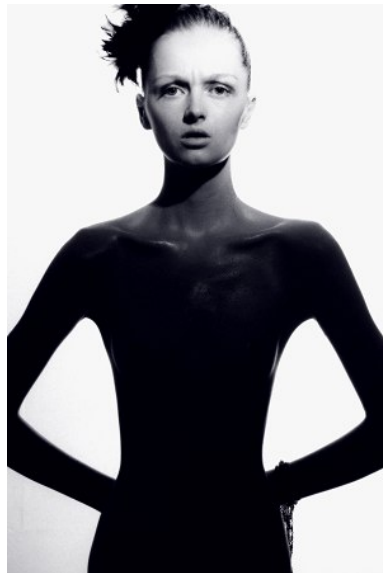

KARIN

MODELS AGENCY

MARIA KALININA

HEIGHT 176CM/5'9.5" | BUST 78CM/30.5" | WAIST 58CM/23" | HIPS 87CM/34.5" | SHOES 38.5 EU/7.5 US/5.5 UK | HAIR BLONDE | EYES BLUE

KARIN

MODELS AGENCY

MARIA KALININA

HEIGHT 176CM/5'9.5" | BUST 78CM/30.5" | WAIST 58CM/23" | HIPS 87CM/34.5" | SHOES 38.5 EU/7.5 US/5.5 UK | HAIR BLONDE | EYES BLUE

KARIN

MODELS AGENCY

MARIA KALININA

HEIGHT 176CM/5'9.5" | BUST 78CM/30.5" | WAIST 58CM/23" | HIPS 87CM/34.5" | SHOES 38.5 EU/7.5 US/5.5 UK | HAIR BLONDE | EYES BLUE