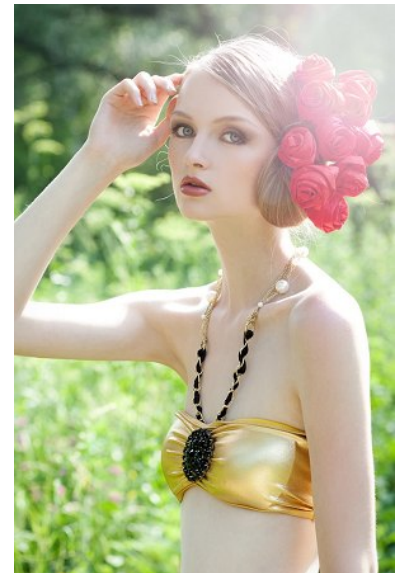

KARIN

MODELS AGENCY

MARIA KALININA

HEIGHT 176CM/5'9.5" | BUST 78CM/30.5" | WAIST 58CM/23" | HIPS 87CM/34.5" | SHOES 38.5 EU/7.5 US/5.5 UK | HAIR BLONDE | EYES BLUE