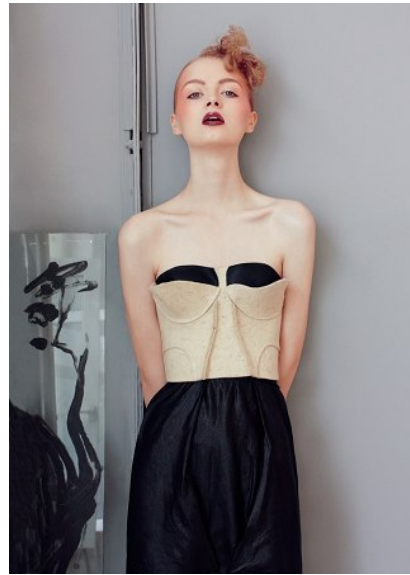

KARIN

MODELS AGENCY

MARIA KALININA

HEIGHT 176CM/5'9.5" | BUST 78CM/30.5" | WAIST 58CM/23" | HIPS 87CM/34.5" | SHOES 38.5 EU/7.5 US/5.5 UK | HAIR BLONDE | EYES BLUE