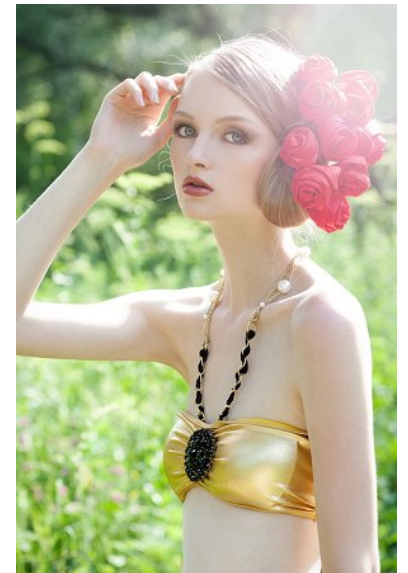

KARIN

MODELS AGENCY

MARIA KALININA

HEIGHT 176CM/5'9.5" | BUST 78CM/30.5" | WAIST 58CM/23" | HIPS 87CM/34.5" | SHOES 38.5 EU/7.5 US/5.5 UK | HAIR BLONDE | EYES BLUE

KARIN

MODELS AGENCY

MARIA KALININA

HEIGHT 176CM/5'9.5" | BUST 78CM/30.5" | WAIST 58CM/23" | HIPS 87CM/34.5" | SHOES 38.5 EU/7.5 US/5.5 UK | HAIR BLONDE | EYES BLUE