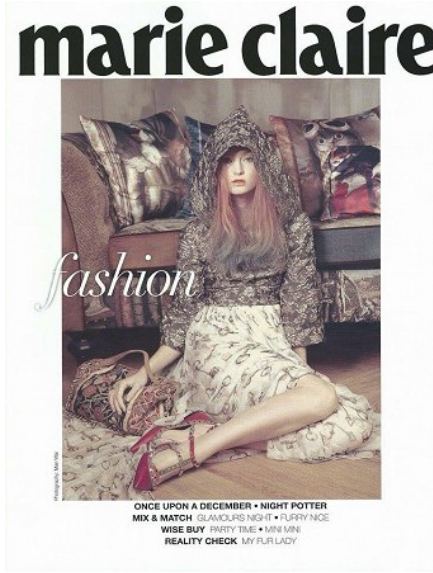

KARIN

MODELS AGENCY

MARIA KALININA

HEIGHT 176CM/5'9.5" | BUST 78CM/30.5" | WAIST 58CM/23" | HIPS 87CM/34.5" | SHOES 38.5 EU/7.5 US/5.5 UK | HAIR BLONDE | EYES BLUE