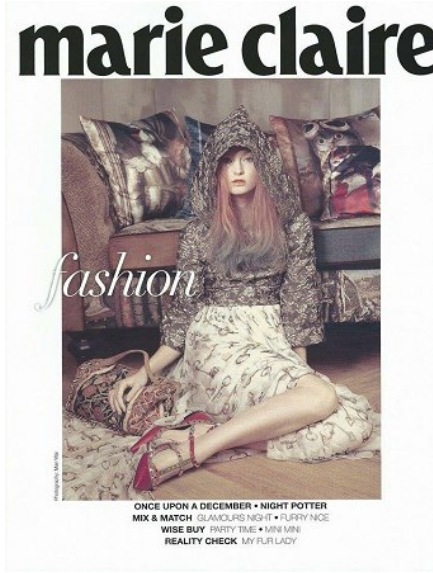

KARIN

MODELS AGENCY

MARIA KALININA

HEIGHT 176CM/5'9.5" | BUST 78CM/30.5" | WAIST 58CM/23" | HIPS 87CM/34.5" | SHOES 38.5 EU/7.5 US/5.5 UK | HAIR BLONDE | EYES BLUE

KARIN

MODELS AGENCY

MARIA KALININA

HEIGHT 176CM/5'9.5" | BUST 78CM/30.5" | WAIST 58CM/23" | HIPS 87CM/34.5" | SHOES 38.5 EU/7.5 US/5.5 UK | HAIR BLONDE | EYES BLUE