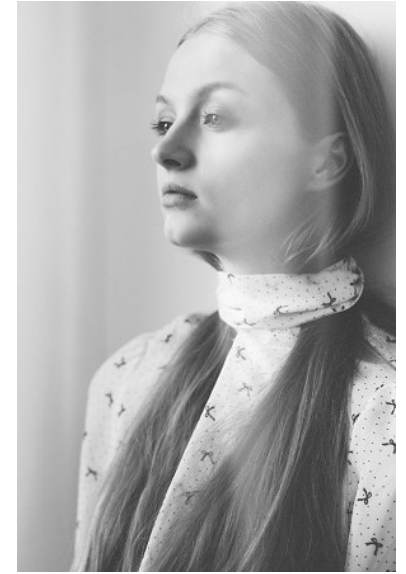

KARIN

MODELS AGENCY

MARIA KALININA

HEIGHT 176CM/5'9.5" | BUST 78CM/30.5" | WAIST 58CM/23" | HIPS 87CM/34.5" | SHOES 38.5 EU/7.5 US/5.5 UK | HAIR BLONDE | EYES BLUE

KARIN

MODELS AGENCY

MARIA KALININA

HEIGHT 176CM/5'9.5" | BUST 78CM/30.5" | WAIST 58CM/23" | HIPS 87CM/34.5" | SHOES 38.5 EU/7.5 US/5.5 UK | HAIR BLONDE | EYES BLUE