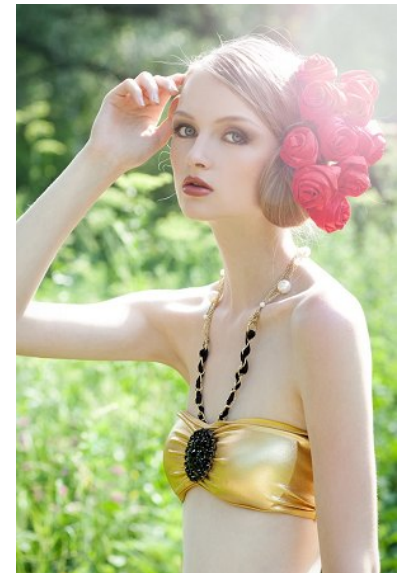

KARIN

MODELS AGENCY

MARIA KALININA

HEIGHT 176CM/5'9.5" | BUST 78CM/30.5" | WAIST 58CM/23" | HIPS 87CM/34.5" | SHOES 38.5 EU/7.5 US/5.5 UK | HAIR BLONDE | EYES BLUE

KARIN

MODELS AGENCY

MARIA KALININA

HEIGHT 176CM/5'9.5" | BUST 78CM/30.5" | WAIST 58CM/23" | HIPS 87CM/34.5" | SHOES 38.5 EU/7.5 US/5.5 UK | HAIR BLONDE | EYES BLUE