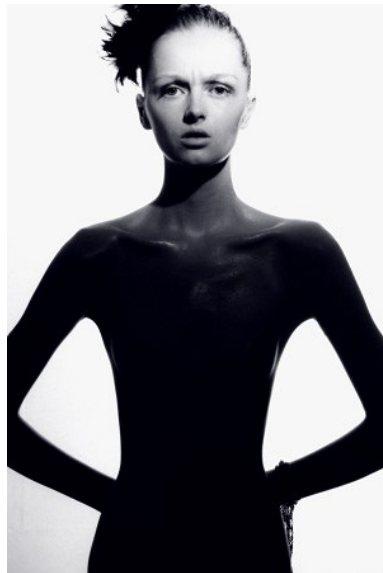

KARIN

MODELS AGENCY

MARIA KALININA

HEIGHT 176CM/5'9.5" | BUST 78CM/30.5" | WAIST 58CM/23" | HIPS 87CM/34.5" | SHOES 38.5 EU/7.5 US/5.5 UK | HAIR BLONDE | EYES BLUE