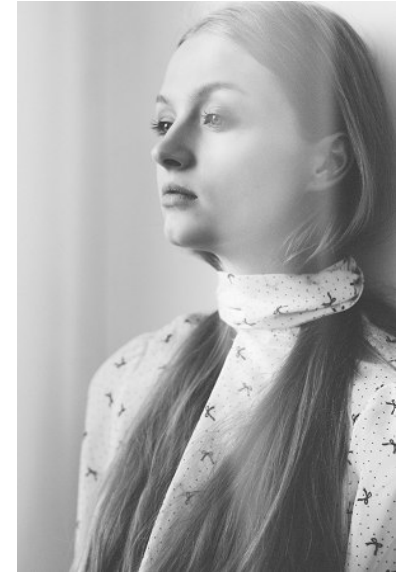

KARIN

MODELS AGENCY

MARIA KALININA

HEIGHT 176CM/5'9.5" | BUST 78CM/30.5" | WAIST 58CM/23" | HIPS 87CM/34.5" | SHOES 38.5 EU/7.5 US/5.5 UK | HAIR BLONDE | EYES BLUE

KARIN

MODELS AGENCY

MARIA KALININA

HEIGHT 176CM/5'9.5" | BUST 78CM/30.5" | WAIST 58CM/23" | HIPS 87CM/34.5" | SHOES 38.5 EU/7.5 US/5.5 UK | HAIR BLONDE | EYES BLUE