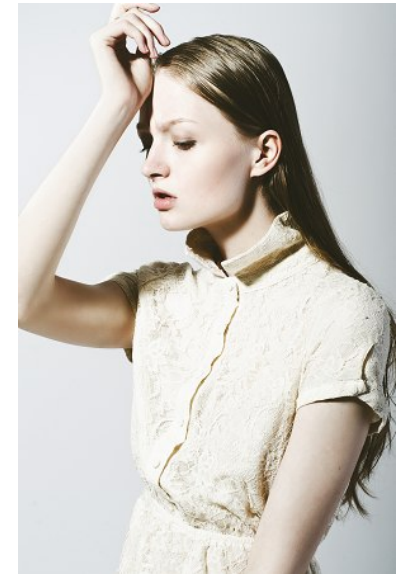

KARIN

MODELS AGENCY

MARIA KALININA

HEIGHT 176CM/5'9.5" | BUST 78CM/30.5" | WAIST 58CM/23" | HIPS 87CM/34.5" | SHOES 38.5 EU/7.5 US/5.5 UK | HAIR BLONDE | EYES BLUE