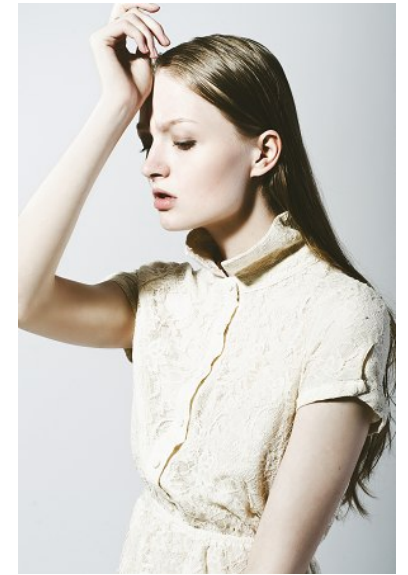

KARIN

MODELS AGENCY

MARIA KALININA

HEIGHT 176CM/5'9.5" | BUST 78CM/30.5" | WAIST 58CM/23" | HIPS 87CM/34.5" | SHOES 38.5 EU/7.5 US/5.5 UK | HAIR BLONDE | EYES BLUE

KARIN

MODELS AGENCY

MARIA KALININA

HEIGHT 176CM/5'9.5" | BUST 78CM/30.5" | WAIST 58CM/23" | HIPS 87CM/34.5" | SHOES 38.5 EU/7.5 US/5.5 UK | HAIR BLONDE | EYES BLUE

KARIN

MODELS AGENCY

MARIA KALININA

HEIGHT 176CM/5'9.5" | BUST 78CM/30.5" | WAIST 58CM/23" | HIPS 87CM/34.5" | SHOES 38.5 EU/7.5 US/5.5 UK | HAIR BLONDE | EYES BLUE