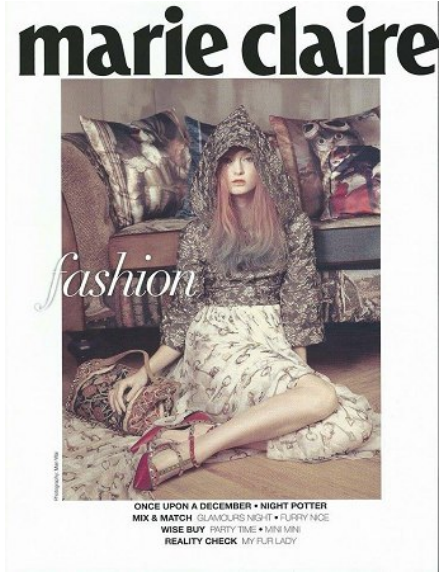

KARIN

MODELS AGENCY

MARIA KALININA

HEIGHT 176CM/5'9.5" | BUST 78CM/30.5" | WAIST 58CM/23" | HIPS 87CM/34.5" | SHOES 38.5 EU/7.5 US/5.5 UK | HAIR BLONDE | EYES BLUE

KARIN

MODELS AGENCY

MARIA KALININA

HEIGHT 176CM/5'9.5" | BUST 78CM/30.5" | WAIST 58CM/23" | HIPS 87CM/34.5" | SHOES 38.5 EU/7.5 US/5.5 UK | HAIR BLONDE | EYES BLUE