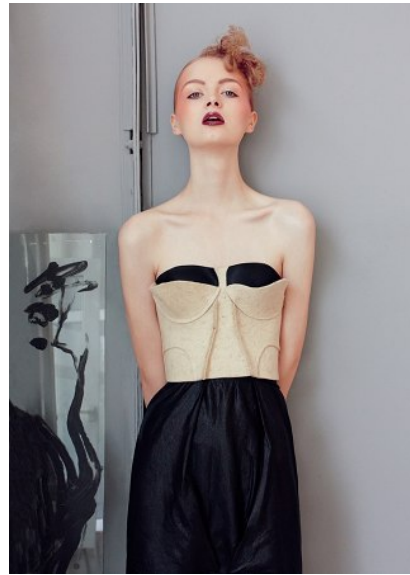

KARIN

MODELS AGENCY

MARIA KALININA

HEIGHT 176CM/5'9.5" | BUST 78CM/30.5" | WAIST 58CM/23" | HIPS 87CM/34.5" | SHOES 38.5 EU/7.5 US/5.5 UK | HAIR BLONDE | EYES BLUE

KARIN

MODELS AGENCY

MARIA KALININA

HEIGHT 176CM/5'9.5" | BUST 78CM/30.5" | WAIST 58CM/23" | HIPS 87CM/34.5" | SHOES 38.5 EU/7.5 US/5.5 UK | HAIR BLONDE | EYES BLUE

KARIN

MODELS AGENCY

MARIA KALININA

HEIGHT 176CM/5'9.5" | BUST 78CM/30.5" | WAIST 58CM/23" | HIPS 87CM/34.5" | SHOES 38.5 EU/7.5 US/5.5 UK | HAIR BLONDE | EYES BLUE