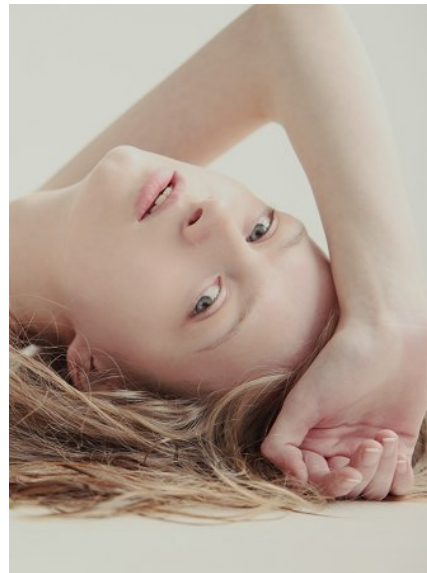

KARIN

MODELS AGENCY

MARIA KALININA

HEIGHT 176CM/5'9.5" | BUST 78CM/30.5" | WAIST 58CM/23" | HIPS 87CM/34.5" | SHOES 38.5 EU/7.5 US/5.5 UK | HAIR BLONDE | EYES BLUE

KARIN

MODELS AGENCY

MARIA KALININA

HEIGHT 176CM/5'9.5" | BUST 78CM/30.5" | WAIST 58CM/23" | HIPS 87CM/34.5" | SHOES 38.5 EU/7.5 US/5.5 UK | HAIR BLONDE | EYES BLUE

KARIN

MODELS AGENCY

MARIA KALININA

HEIGHT 176CM/5'9.5" | BUST 78CM/30.5" | WAIST 58CM/23" | HIPS 87CM/34.5" | SHOES 38.5 EU/7.5 US/5.5 UK | HAIR BLONDE | EYES BLUE