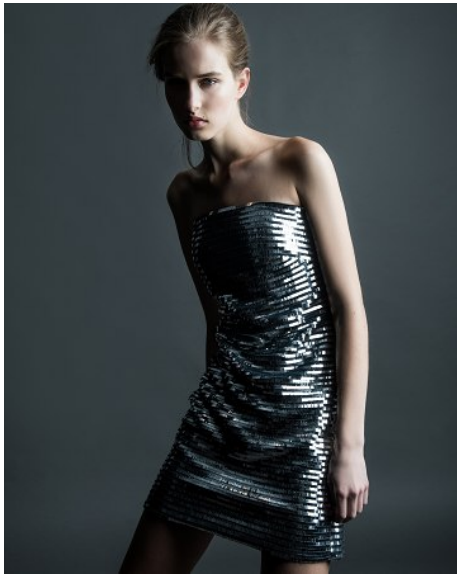

KARIN

MODELS AGENCY

ALEKSANDRA KUCZYNSKA

HEIGHT 180CM/5'11" | BUST 82CM/32.5"A | WAIST 60CM/23.5" | HIPS 87CM/34.5" | SHOES 41 EU/10 US/7 UK | HAIR LIGHT BROWN | EYES BLUE