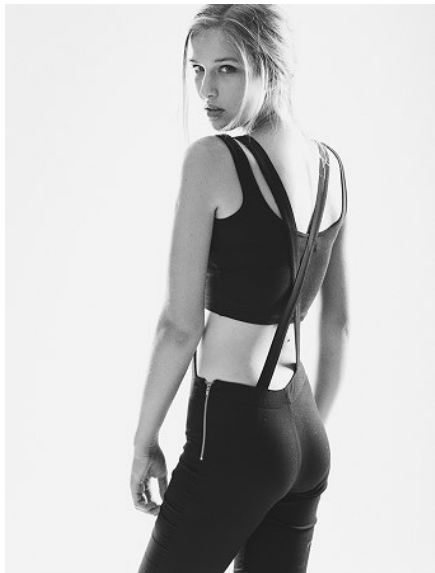

KARIN

MODELS AGENCY

ALEKSANDRA KUCZYNSKA

HEIGHT 180CM/5'11" | BUST 82CM/32.5"A | WAIST 60CM/23.5" | HIPS 87CM/34.5" | SHOES 41 EU/10 US/7 UK | HAIR LIGHT BROWN | EYES BLUE