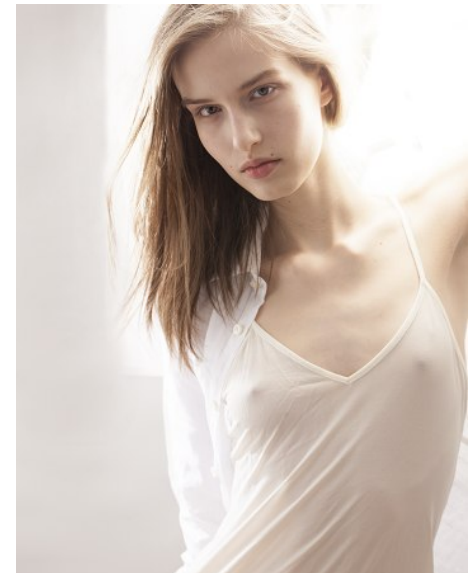

KARIN

MODELS AGENCY

ALEKSANDRA KUCZYNSKA

HEIGHT 180CM/5'11" | BUST 82CM/32.5"A | WAIST 60CM/23.5" | HIPS 87CM/34.5" | SHOES 41 EU/10 US/7 UK | HAIR LIGHT BROWN | EYES BLUE