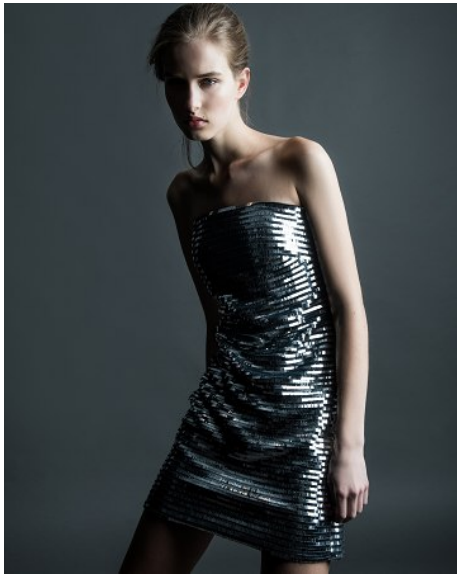

KARIN

MODELS AGENCY

ALEKSANDRA KUCZYNSKA

HEIGHT 180CM/5'11" | BUST 82CM/32.5"A | WAIST 60CM/23.5" | HIPS 87CM/34.5" | SHOES 41 EU/10 US/7 UK | HAIR LIGHT BROWN | EYES BLUE

KARIN

MODELS AGENCY

ALEKSANDRA KUCZYNSKA

HEIGHT 180CM/5'11" | BUST 82CM/32.5"A | WAIST 60CM/23.5" | HIPS 87CM/34.5" | SHOES 41 EU/10 US/7 UK | HAIR LIGHT BROWN | EYES BLUE

KARIN

MODELS AGENCY

ALEKSANDRA KUCZYNSKA

HEIGHT 180CM/5'11" | BUST 82CM/32.5"A | WAIST 60CM/23.5" | HIPS 87CM/34.5" | SHOES 41 EU/10 US/7 UK | HAIR LIGHT BROWN | EYES BLUE