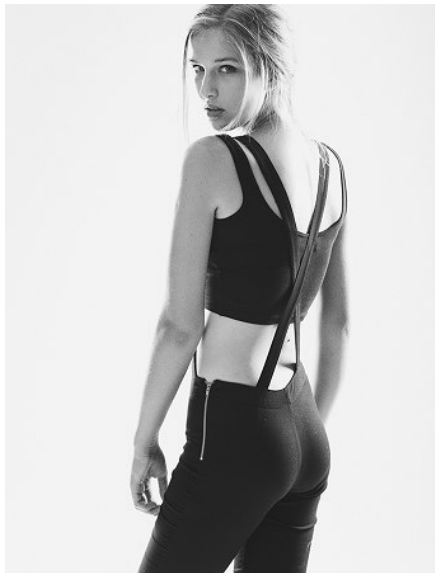

KARIN

MODELS AGENCY

ALEKSANDRA KUCZYNSKA

HEIGHT 180CM/5'11" | BUST 82CM/32.5"A | WAIST 60CM/23.5" | HIPS 87CM/34.5" | SHOES 41 EU/10 US/7 UK | HAIR LIGHT BROWN | EYES BLUE

KARIN

MODELS AGENCY

ALEKSANDRA KUCZYNSKA

HEIGHT 180CM/5'11" | BUST 82CM/32.5"A | WAIST 60CM/23.5" | HIPS 87CM/34.5" | SHOES 41 EU/10 US/7 UK | HAIR LIGHT BROWN | EYES BLUE

KARIN

MODELS AGENCY

ALEKSANDRA KUCZYNSKA

HEIGHT 180CM/5'11" | BUST 82CM/32.5"A | WAIST 60CM/23.5" | HIPS 87CM/34.5" | SHOES 41 EU/10 US/7 UK | HAIR LIGHT BROWN | EYES BLUE