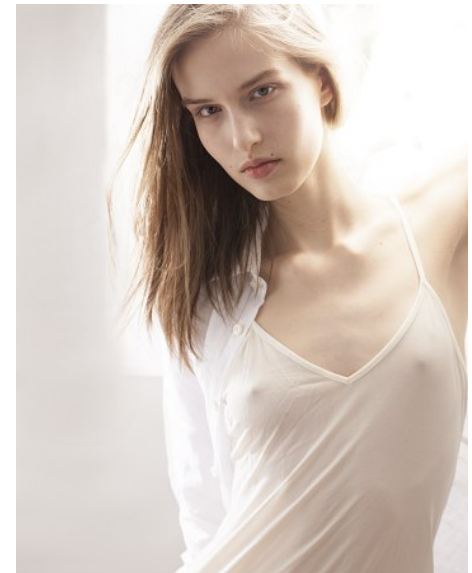

KARIN

MODELS AGENCY

ALEKSANDRA KUCZYNSKA

HEIGHT 180CM/5'11" | BUST 82CM/32.5"A | WAIST 60CM/23.5" | HIPS 87CM/34.5" | SHOES 41 EU/10 US/7 UK | HAIR LIGHT BROWN | EYES BLUE

KARIN

MODELS AGENCY

ALEKSANDRA KUCZYNSKA

HEIGHT 180CM/5'11" | BUST 82CM/32.5"A | WAIST 60CM/23.5" | HIPS 87CM/34.5" | SHOES 41 EU/10 US/7 UK | HAIR LIGHT BROWN | EYES BLUE

KARIN

MODELS AGENCY

ALEKSANDRA KUCZYNSKA

HEIGHT 180CM/5'11" | BUST 82CM/32.5"A | WAIST 60CM/23.5" | HIPS 87CM/34.5" | SHOES 41 EU/10 US/7 UK | HAIR LIGHT BROWN | EYES BLUE