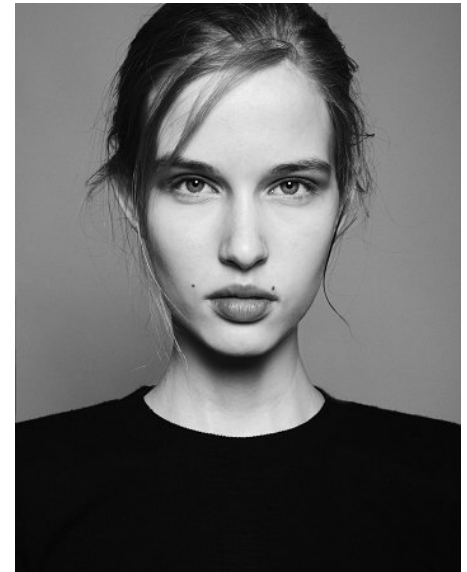

# KARIN

---

MODELS AGENCY

---

ALEKSANDRA KUCZYNSKA

HEIGHT 180CM/5'11" | BUST 82CM/32.5"A | WAIST 60CM/23.5" | HIPS 87CM/34.5" | SHOES 41 EU/10 US/7 UK | HAIR LIGHT BROWN | EYES BLUE

## ALEKSANDRA KUCZYNSKA

HEIGHT 180CM/5'11" | BUST 82CM/32.5"A | WAIST 60CM/23.5" | HIPS 87CM/34.5" | SHOES 41 EU/10 US/7 UK | HAIR LIGHT BROWN | EYES BLUE