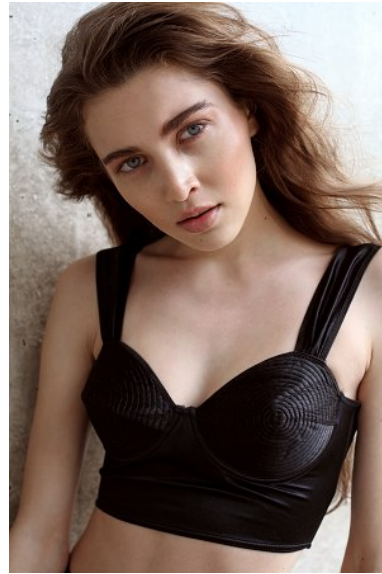

KARIN

MODELS AGENCY

PATRYCJA JANOSZ

HEIGHT 177CM/5'9.5" | BUST 81CM/32" | WAIST 60CM/23.5" | HIPS 89 CM/35" | SHOES 39 EU/8 US/6 UK | HAIR BROWN | EYES BLUE