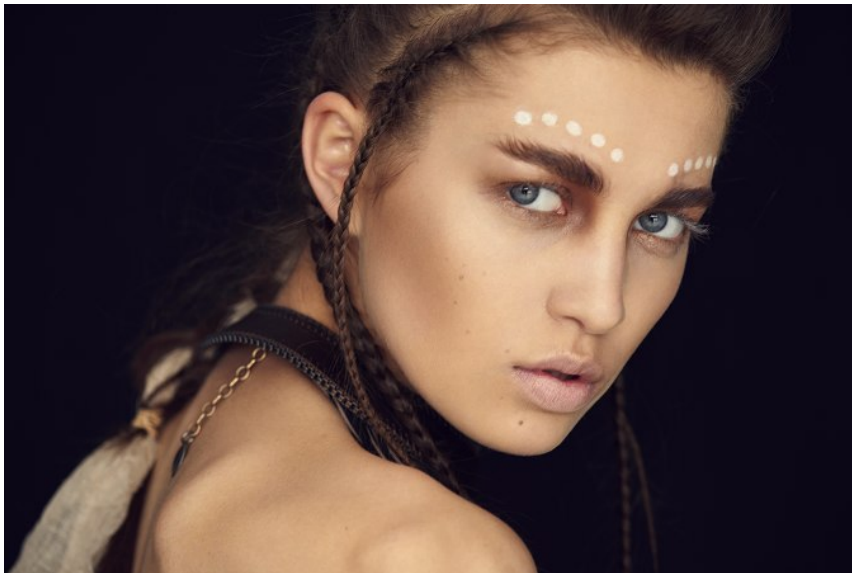

KARIN

MODELS AGENCY

PATRYCJA JANOSZ

HEIGHT 177CM/5'9.5" | BUST 81CM/32" | WAIST 60CM/23.5" | HIPS 89 CM/35" | SHOES 39 EU/8 US/6 UK | HAIR BROWN | EYES BLUE