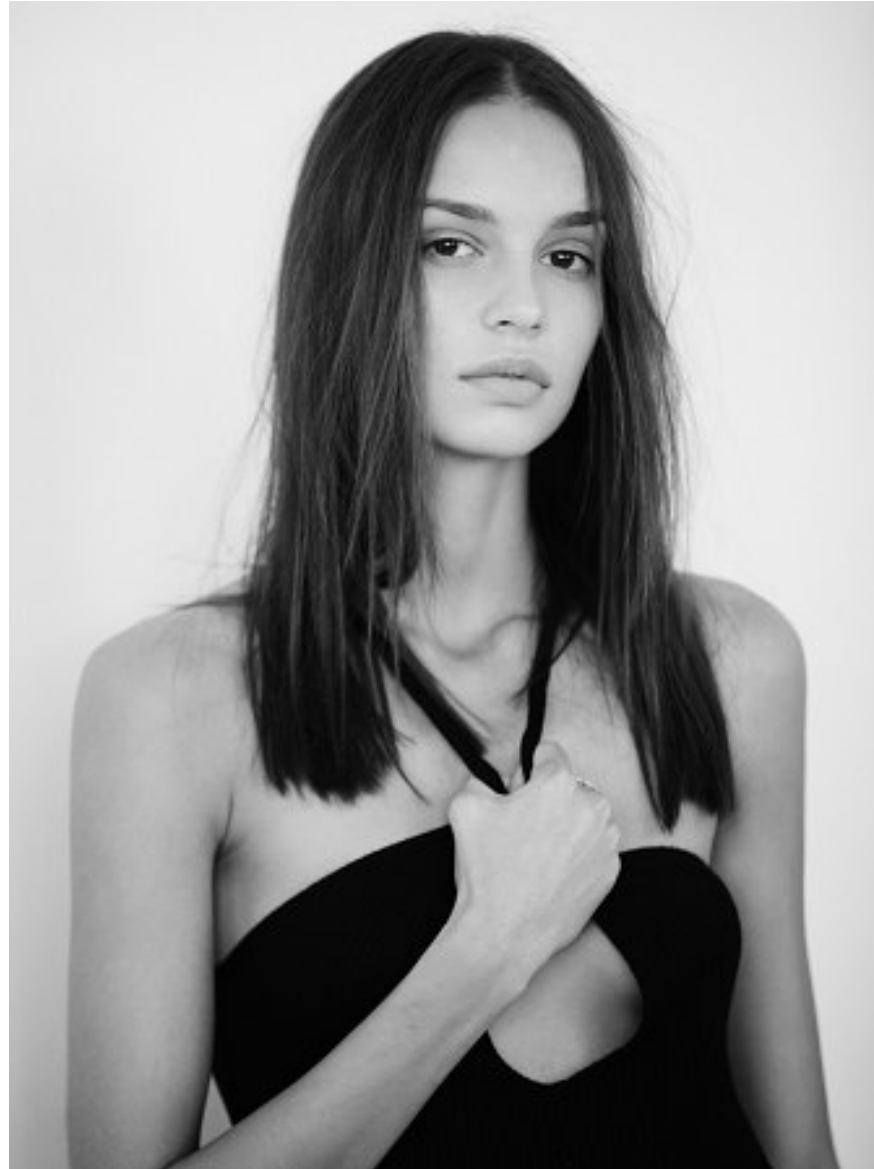

# KARIN

---

MODELS AGENCY

---

DUNJA RADICEVIC

HEIGHT 177CM/5'9.5" | BUST 83CM/32.5"B | WAIST 61CM/24" | HIPS 87CM/34.5" | SIZE 36 EU/6 US/8 UK | SHOES 39 EU/8 US/6 UK | HAIR BROWN | EYES BROWN