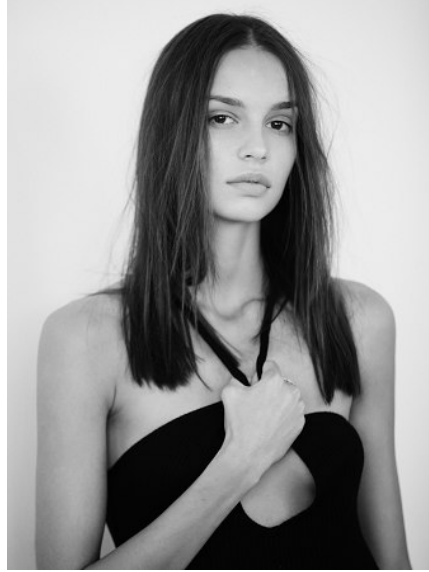

KARIN

MODELS AGENCY

DUNJA RADICEVIC

HEIGHT 177CM/5'9.5" | BUST 83CM/32.5"B | WAIST 61CM/24" | HIPS 87CM/34.5" | SIZE 36 EU/6 US/8 UK | SHOES 39 EU/8 US/6 UK | HAIR BROWN | EYES BROWN

KARIN

MODELS AGENCY

DUNJA RADICEVIC

HEIGHT 177CM/5'9.5" | BUST 83CM/32.5"B | WAIST 61CM/24" | HIPS 87CM/34.5" | SIZE 36 EU/6 US/8 UK | SHOES 39 EU/8 US/6 UK | HAIR BROWN | EYES BROWN

KARIN

MODELS AGENCY

DUNJA RADICEVIC

HEIGHT 177CM/5'9.5" | BUST 83CM/32.5"B | WAIST 61CM/24" | HIPS 87CM/34.5" | SIZE 36 EU/6 US/8 UK | SHOES 39 EU/8 US/6 UK | HAIR BROWN | EYES BROWN