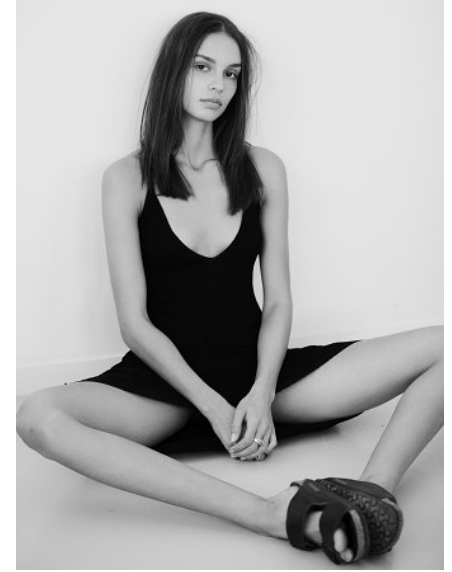

KARIN

MODELS AGENCY

DUNJA RADICEVIC

HEIGHT 177CM/5'9.5" | BUST 83CM/32.5"B | WAIST 61CM/24" | HIPS 87CM/34.5" | SIZE 36 EU/6 US/8 UK | SHOES 39 EU/8 US/6 UK | HAIR BROWN | EYES BROWN

KARIN

MODELS AGENCY

DUNJA RADICEVIC

HEIGHT 177CM/5'9.5" | BUST 83CM/32.5"B | WAIST 61CM/24" | HIPS 87CM/34.5" | SIZE 36 EU/6 US/8 UK | SHOES 39 EU/8 US/6 UK | HAIR BROWN | EYES BROWN

KARIN

MODELS AGENCY

DUNJA RADICEVIC

HEIGHT 177CM/5'9.5" | BUST 83CM/32.5"B | WAIST 61CM/24" | HIPS 87CM/34.5" | SIZE 36 EU/6 US/8 UK | SHOES 39 EU/8 US/6 UK | HAIR BROWN | EYES BROWN