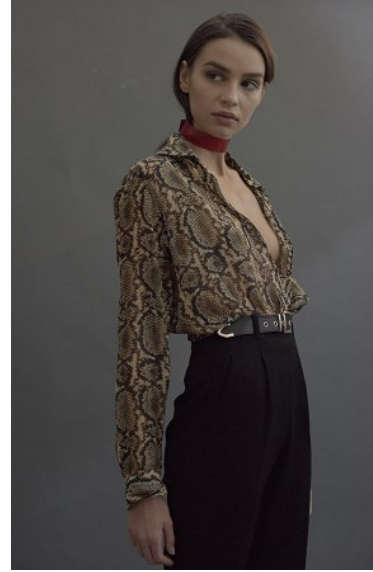

KARIN

MODELS AGENCY

DUNJA RADICEVIC

HEIGHT 177CM/5'9.5" | BUST 83CM/32.5"B | WAIST 61CM/24" | HIPS 87CM/34.5" | SIZE 36 EU/6 US/8 UK | SHOES 39 EU/8 US/6 UK | HAIR BROWN | EYES BROWN

KARIN

MODELS AGENCY

DUNJA RADICEVIC

HEIGHT 177CM/5'9.5" | BUST 83CM/32.5"B | WAIST 61CM/24" | HIPS 87CM/34.5" | SIZE 36 EU/6 US/8 UK | SHOES 39 EU/8 US/6 UK | HAIR BROWN | EYES BROWN

KARIN

MODELS AGENCY

DUNJA RADICEVIC

HEIGHT 177CM/5'9.5" | BUST 83CM/32.5"B | WAIST 61CM/24" | HIPS 87CM/34.5" | SIZE 36 EU/6 US/8 UK | SHOES 39 EU/8 US/6 UK | HAIR BROWN | EYES BROWN