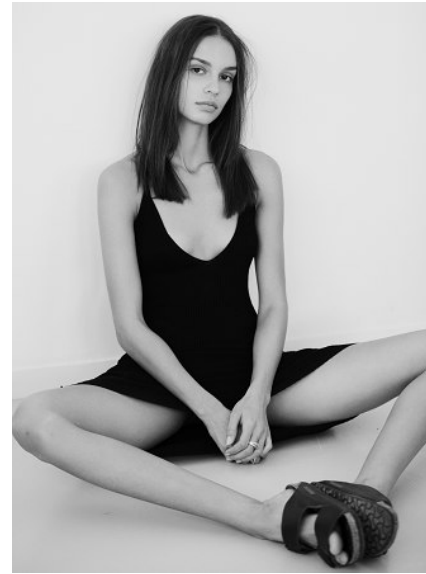

KARIN

MODELS AGENCY

DUNJA RADICEVIC

HEIGHT 177CM/5'9.5" | BUST 83CM/32.5"B | WAIST 61CM/24" | HIPS 87CM/34.5" | SIZE 36 EU/6 US/8 UK | SHOES 39 EU/8 US/6 UK | HAIR BROWN | EYES BROWN

KARIN

MODELS AGENCY

DUNJA RADICEVIC

HEIGHT 177CM/5'9.5" | BUST 83CM/32.5"B | WAIST 61CM/24" | HIPS 87CM/34.5" | SIZE 36 EU/6 US/8 UK | SHOES 39 EU/8 US/6 UK | HAIR BROWN | EYES BROWN

KARIN

MODELS AGENCY

DUNJA RADICEVIC

HEIGHT 177CM/5'9.5" | BUST 83CM/32.5"B | WAIST 61CM/24" | HIPS 87CM/34.5" | SIZE 36 EU/6 US/8 UK | SHOES 39 EU/8 US/6 UK | HAIR BROWN | EYES BROWN