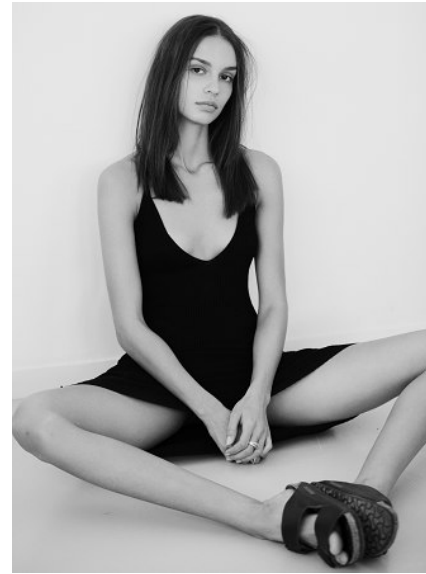

KARIN

MODELS AGENCY

DUNJA RADICEVIC

HEIGHT 177CM/5'9.5" | BUST 83CM/32.5"B | WAIST 61CM/24" | HIPS 87CM/34.5" | SIZE 36 EU/6 US/8 UK | SHOES 39 EU/8 US/6 UK | HAIR BROWN | EYES BROWN