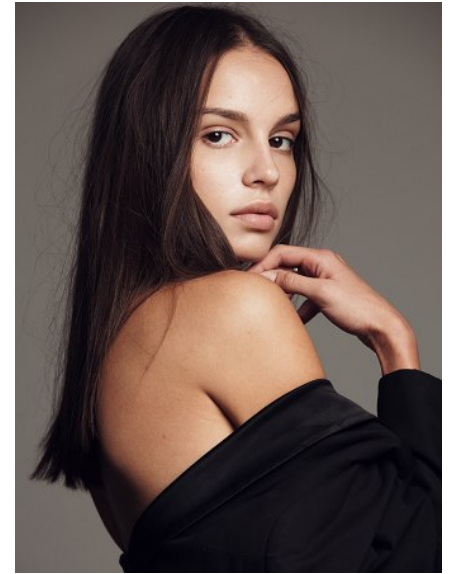

KARIN

MODELS AGENCY

DUNJA RADICEVIC

HEIGHT 177CM/5'9.5" | BUST 83CM/32.5"B | WAIST 61CM/24" | HIPS 87CM/34.5" | SIZE 36 EU/6 US/8 UK | SHOES 39 EU/8 US/6 UK | HAIR BROWN | EYES BROWN

KARIN

MODELS AGENCY

DUNJA RADICEVIC

HEIGHT 177CM/5'9.5" | BUST 83CM/32.5"B | WAIST 61CM/24" | HIPS 87CM/34.5" | SIZE 36 EU/6 US/8 UK | SHOES 39 EU/8 US/6 UK | HAIR BROWN | EYES BROWN

KARIN

MODELS AGENCY

DUNJA RADICEVIC

HEIGHT 177CM/5'9.5" | BUST 83CM/32.5"B | WAIST 61CM/24" | HIPS 87CM/34.5" | SIZE 36 EU/6 US/8 UK | SHOES 39 EU/8 US/6 UK | HAIR BROWN | EYES BROWN