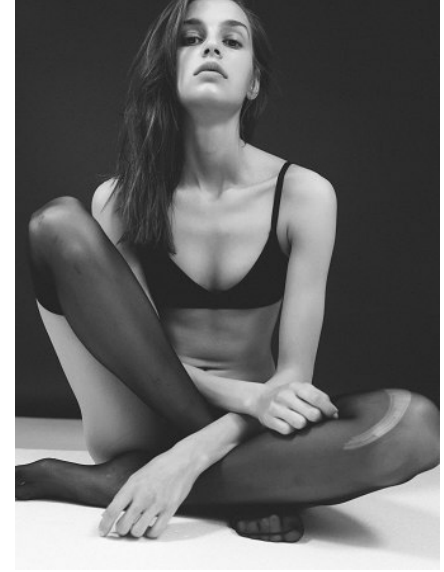

KARIN

MODELS AGENCY

DUNJA RADICEVIC

HEIGHT 177CM/5'9.5" | BUST 83CM/32.5"B | WAIST 61CM/24" | HIPS 87CM/34.5" | SIZE 36 EU/6 US/8 UK | SHOES 39 EU/8 US/6 UK | HAIR BROWN | EYES BROWN

KARIN

MODELS AGENCY

DUNJA RADICEVIC

HEIGHT 177CM/5'9.5" | BUST 83CM/32.5"B | WAIST 61CM/24" | HIPS 87CM/34.5" | SIZE 36 EU/6 US/8 UK | SHOES 39 EU/8 US/6 UK | HAIR BROWN | EYES BROWN

KARIN

MODELS AGENCY

DUNJA RADICEVIC

HEIGHT 177CM/5'9.5" | BUST 83CM/32.5"B | WAIST 61CM/24" | HIPS 87CM/34.5" | SIZE 36 EU/6 US/8 UK | SHOES 39 EU/8 US/6 UK | HAIR BROWN | EYES BROWN