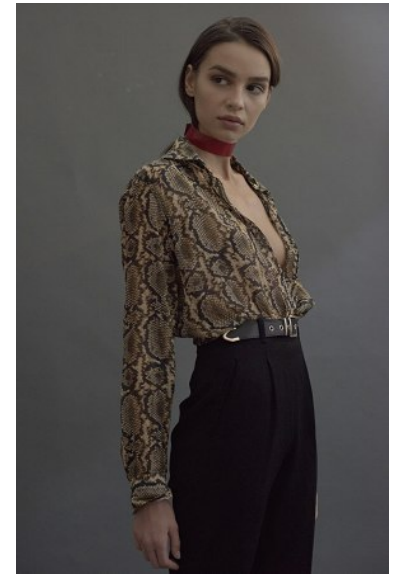

KARIN

MODELS AGENCY

DUNJA RADICEVIC

HEIGHT 177CM/5'9.5" | BUST 83CM/32.5"B | WAIST 61CM/24" | HIPS 87CM/34.5" | SIZE 36 EU/6 US/8 UK | SHOES 39 EU/8 US/6 UK | HAIR BROWN | EYES BROWN

KARIN

MODELS AGENCY

DUNJA RADICEVIC

HEIGHT 177CM/5'9.5" | BUST 83CM/32.5"B | WAIST 61CM/24" | HIPS 87CM/34.5" | SIZE 36 EU/6 US/8 UK | SHOES 39 EU/8 US/6 UK | HAIR BROWN | EYES BROWN

KARIN

MODELS AGENCY

DUNJA RADICEVIC

HEIGHT 177CM/5'9.5" | BUST 83CM/32.5"B | WAIST 61CM/24" | HIPS 87CM/34.5" | SIZE 36 EU/6 US/8 UK | SHOES 39 EU/8 US/6 UK | HAIR BROWN | EYES BROWN