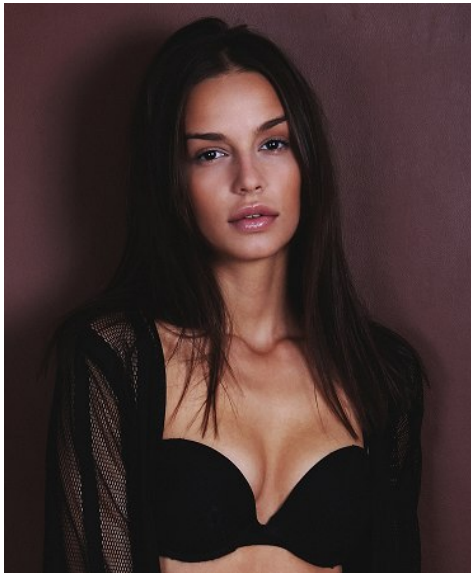

KARIN

MODELS AGENCY

DUNJA RADICEVIC

HEIGHT 177CM/5'9.5" | BUST 83CM/32.5"B | WAIST 61CM/24" | HIPS 87CM/34.5" | SIZE 36 EU/6 US/8 UK | SHOES 39 EU/8 US/6 UK | HAIR BROWN | EYES BROWN

KARIN

MODELS AGENCY

DUNJA RADICEVIC

HEIGHT 177CM/5'9.5" | BUST 83CM/32.5"B | WAIST 61CM/24" | HIPS 87CM/34.5" | SIZE 36 EU/6 US/8 UK | SHOES 39 EU/8 US/6 UK | HAIR BROWN | EYES BROWN

KARIN

MODELS AGENCY

DUNJA RADICEVIC

HEIGHT 177CM/5'9.5" | BUST 83CM/32.5"B | WAIST 61CM/24" | HIPS 87CM/34.5" | SIZE 36 EU/6 US/8 UK | SHOES 39 EU/8 US/6 UK | HAIR BROWN | EYES BROWN