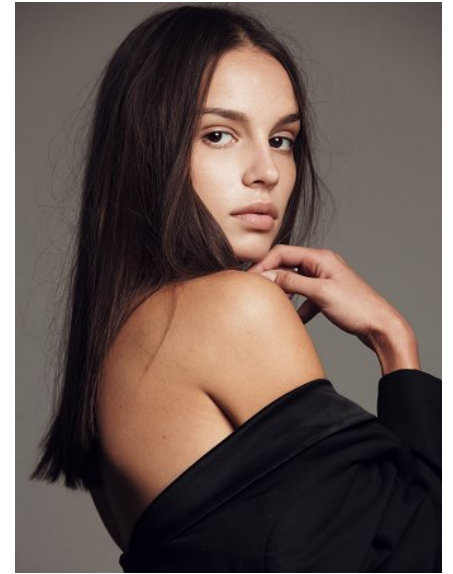

KARIN

MODELS AGENCY

DUNJA RADICEVIC

HEIGHT 177CM/5'9.5" | BUST 83CM/32.5"B | WAIST 61CM/24" | HIPS 87CM/34.5" | SIZE 36 EU/6 US/8 UK | SHOES 39 EU/8 US/6 UK | HAIR BROWN | EYES BROWN