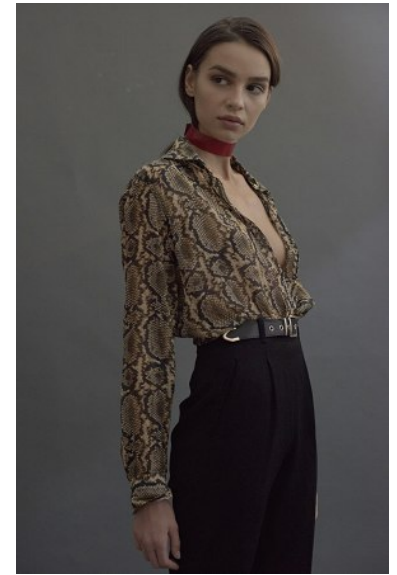

KARIN

MODELS AGENCY

DUNJA RADICEVIC

HEIGHT 177CM/5'9.5" | BUST 83CM/32.5"B | WAIST 61CM/24" | HIPS 87CM/34.5" | SIZE 36 EU/6 US/8 UK | SHOES 39 EU/8 US/6 UK | HAIR BROWN | EYES BROWN