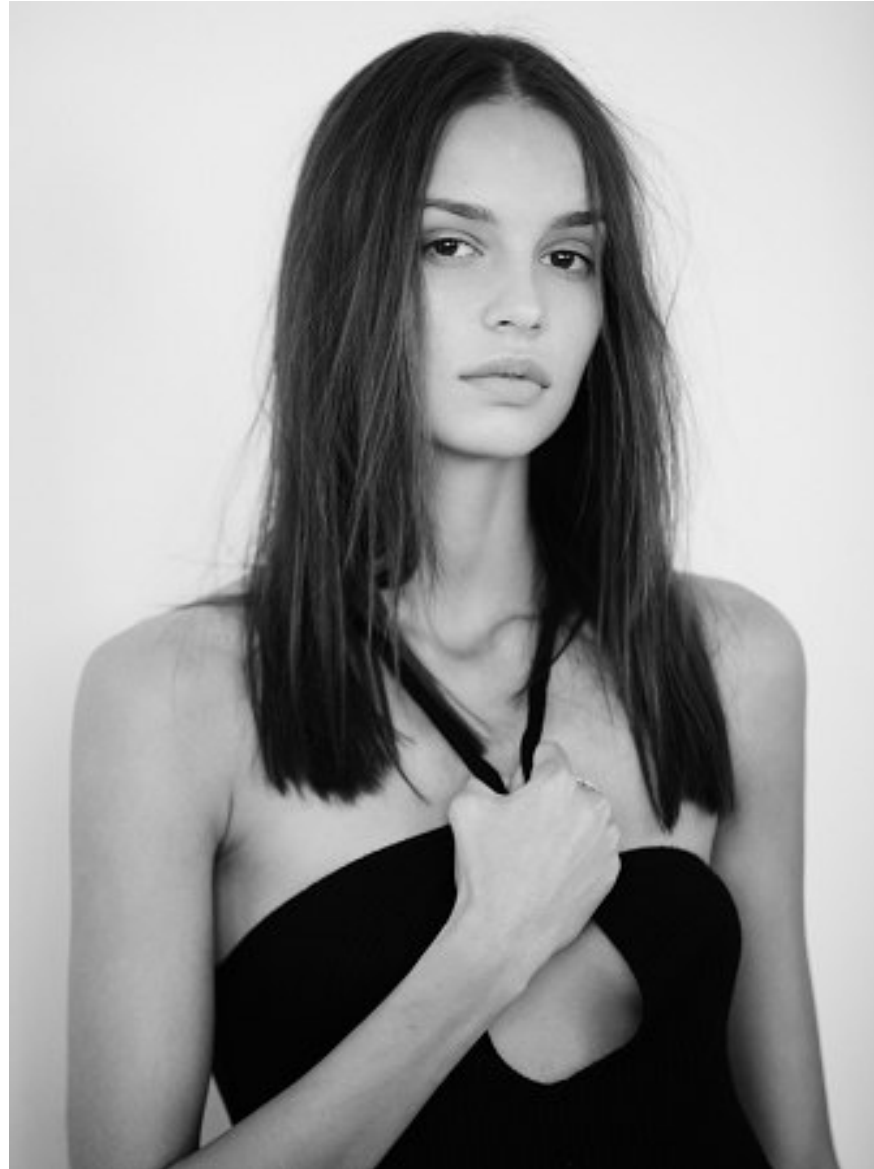

KARIN

MODELS AGENCY

DUNJA RADICEVIC

HEIGHT 177CM/5'9.5" | BUST 83CM/32.5"B | WAIST 61CM/24" | HIPS 87CM/34.5" | SIZE 36 EU/6 US/8 UK | SHOES 39 EU/8 US/6 UK | HAIR BROWN | EYES BROWN

KARIN

MODELS AGENCY

DUNJA RADICEVIC

HEIGHT 177CM/5'9.5" | BUST 83CM/32.5"B | WAIST 61CM/24" | HIPS 87CM/34.5" | SIZE 36 EU/6 US/8 UK | SHOES 39 EU/8 US/6 UK | HAIR BROWN | EYES BROWN

KARIN

MODELS AGENCY

DUNJA RADICEVIC

HEIGHT 177CM/5'9.5" | BUST 83CM/32.5"B | WAIST 61CM/24" | HIPS 87CM/34.5" | SIZE 36 EU/6 US/8 UK | SHOES 39 EU/8 US/6 UK | HAIR BROWN | EYES BROWN