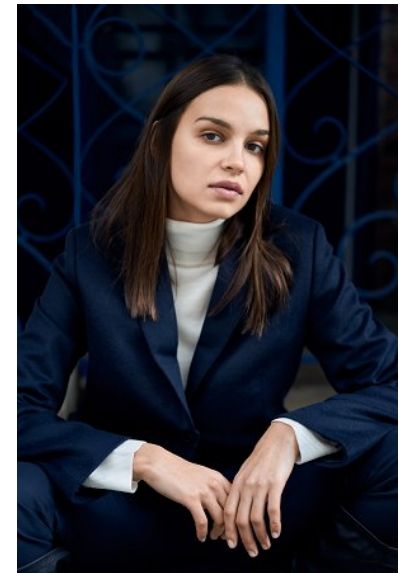

KARIN

MODELS AGENCY

DUNJA RADICEVIC

HEIGHT 177CM/5'9.5" | BUST 83CM/32.5"B | WAIST 61CM/24" | HIPS 87CM/34.5" | SIZE 36 EU/6 US/8 UK | SHOES 39 EU/8 US/6 UK | HAIR BROWN | EYES BROWN