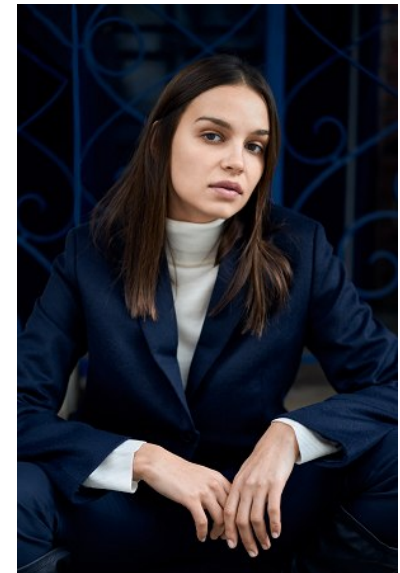

KARIN

MODELS AGENCY

DUNJA RADICEVIC

HEIGHT 177CM/5'9.5" | BUST 83CM/32.5"B | WAIST 61CM/24" | HIPS 87CM/34.5" | SIZE 36 EU/6 US/8 UK | SHOES 39 EU/8 US/6 UK | HAIR BROWN | EYES BROWN

KARIN

MODELS AGENCY

DUNJA RADICEVIC

HEIGHT 177CM/5'9.5" | BUST 83CM/32.5"B | WAIST 61CM/24" | HIPS 87CM/34.5" | SIZE 36 EU/6 US/8 UK | SHOES 39 EU/8 US/6 UK | HAIR BROWN | EYES BROWN

KARIN

MODELS AGENCY

DUNJA RADICEVIC

HEIGHT 177CM/5'9.5" | BUST 83CM/32.5"B | WAIST 61CM/24" | HIPS 87CM/34.5" | SIZE 36 EU/6 US/8 UK | SHOES 39 EU/8 US/6 UK | HAIR BROWN | EYES BROWN