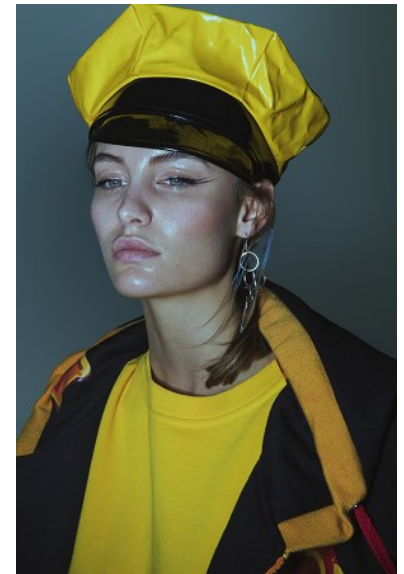

KARIN

MODELS AGENCY

LENA BRUNAUX

HEIGHT 174CM/5'8.5" | BUST 80CM/31.5"C | WAIST 59CM/23" | HIPS 89 CM/35" | SIZE 34 EU/4 US/6 UK | SHOES 38 EU/7 US/5 UK | HAIR DARK BLONDE | EYES BLUE

KARIN

MODELS AGENCY

LENA BRUNAUX

HEIGHT 174CM/5'8.5" | BUST 80CM/31.5"C | WAIST 59CM/23" | HIPS 89 CM/35" | SIZE 34 EU/4 US/6 UK | SHOES 38 EU/7 US/5 UK | HAIR DARK BLONDE | EYES BLUE

KARIN

MODELS AGENCY

LENA PORTE UN BODY EN DENTELLE LOUIS STORIE