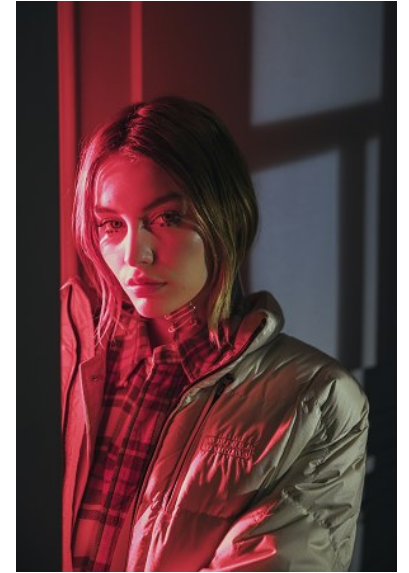

KARIN

MODELS AGENCY

LENA SIMONNE

HEIGHT 174CM/5'8.5" | BUST 80CM/31.5"C | WAIST 59CM/23" | HIPS 89 CM/35" | SIZE 34 EU/4 US/6 UK | SHOES 38 EU/7 US/5 UK | HAIR DARK BLONDE | EYES BLUE