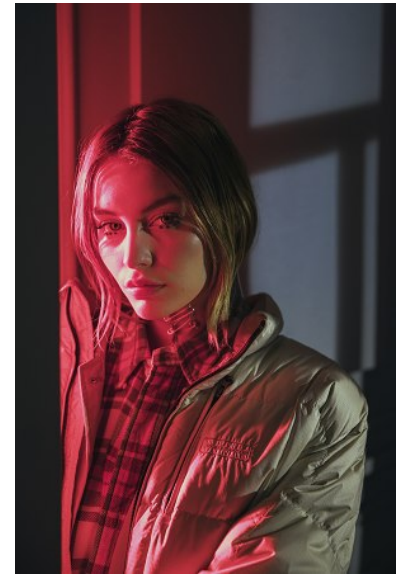

KARIN

MODELS AGENCY

LENA BRUNAUX

HEIGHT 174CM/5'8.5" | BUST 80CM/31.5"C | WAIST 59CM/23" | HIPS 89 CM/35" | SIZE 34 EU/4 US/6 UK | SHOES 38 EU/7 US/5 UK | HAIR DARK BLONDE | EYES BLUE

KARIN

MODELS AGENCY

LENA BRUNAUX

HEIGHT 174CM/5'8.5" | BUST 80CM/31.5"C | WAIST 59CM/23" | HIPS 89 CM/35" | SIZE 34 EU/4 US/6 UK | SHOES 38 EU/7 US/5 UK | HAIR DARK BLONDE | EYES BLUE

KARIN

MODELS AGENCY

LENA PORTE UN BODY EN DENTELLE LOUIS STORIE